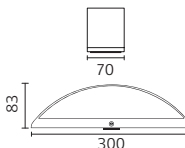

3734.00

SAFARI

075 020 0001

BLACK

- 220-240V / 50-60Hz
- Max. 2x10W LED
- Bulb not included
- Aluminium Body

4198.00

SERVI

076 009 0012

BLACK

WHITE

- 100-240V / 50-60Hz
- 4200K
- 750 lm
- Average Life: 30.000 Hrs

GARDEN LAMP/LED GARDEN LAMP

BLACK

- 220-240V / 50-60Hz
- 4100K
- Average Life: 30.000 Hrs
- Aluminium Body

SALKIM

ZAKKUM

MEŞE

ARDIÇ

2202.00

2866.00

3519.00

2781.00

SALKIM

ZAKKUM

MEŞE

ARDIÇ

076-008-0006

076-005-0006

076-004-0012

076-003-0006

Power	: 6 W	: 6W	: 12 W	: 5.5 W
Luminous Flux	: 180 lm	: 330 lm	: 650 lm	: 245 lm
LED Type	: COB	: SMD	: SMD	: POWER
IP	: 44	: 54	: 54	: 54
Lighting Direction	: Up&Down	: Down	: Up&Down	: Down