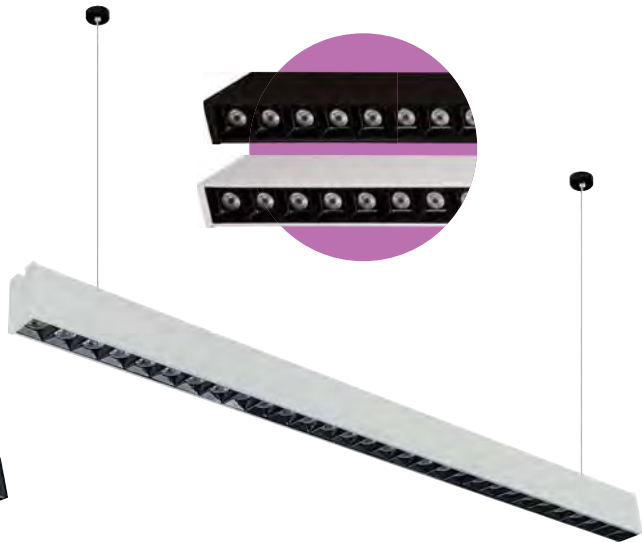

HOROZ ELECTRIC

LED Linear Suspension Light

4531.00

BELLINI3-45 3 CCT

019 080 1045

- 165-265V / 50-60Hz
- Average Life: 70.000 Hrs
- 3 CCT
- 5000 lm
- Surface mounting also available

CCT ADJUSTABLE

BLACK

WHITE

LED LINEAR SUSPENSION LIGHT

HOROZ ELECTRIC

LED Linear Suspension Light LED Suspension Light

5093.00

AVENUE 3 CCT

019 066 1040

- 170-265V / 50-60Hz
- Average Life: 70.000 Hrs
- 3 CCT
- 4200 lm
- Surface mounting also available

CCT ADJUSTABLE

BLACK

WHITE