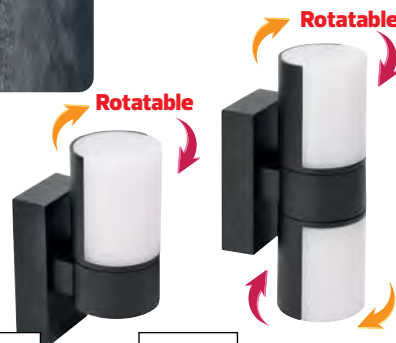

4205.00

5210.00

IMPERIAL-1

IMPERIAL-2

076-054-0007

076-054-0014

Power	: 7 W	: 2x7 W
Luminous Flux	: 630 lm	: 1260 lm
Lighting Direction	: Up	: Up&Down