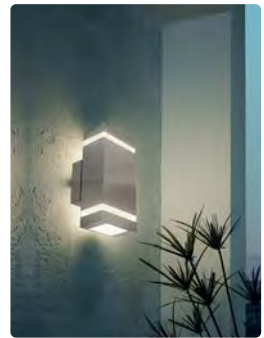

Power	: Max. 10W LED	Max. 2x10W LED	Max. 10W LED	Max. 2x10W LED
Lighting Direction	: Down	Up&Down	Down	Up&Down