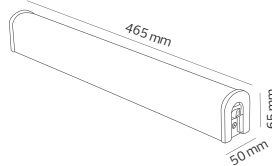

HOROZ ELECTRIC

LED Picture & Mirror Lamp

2393.00

TOYGAR-12

040 013 0012

CHROME

- 100-250V / 50-60Hz
- Average Life: 30.000 Hrs
- 1100 lm
- 4200K