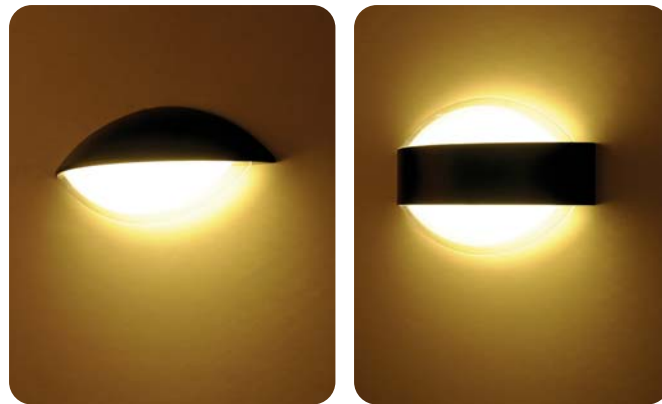

LED GARDEN LAMP

3094.00
HERMES-1

- 85-265V 50-60Hz
- 4200K
- 350 lm
- Average Life:30.000 Hrs

BLACK

076 084 0006

2700K 4200K 6400K

300 mm
83 mm
130 mm

6W SMD LED