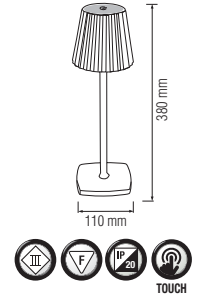

HOROZ ELECTRIC

LED Table Lamp

2012.00

MERIDA 3 CCT

- 100-240V AC/5VDC
- 120 lm
- Duration Time: 4-6 Hours
- Charging Time: 2-3 Hours
- Battery: 3.7V 1800mAh Li-ion
- Average Life: 20.000 Hrs

050 001 0001

- BLACK
- WHITE
- PINK
- GOLD
- LIGHT BLUE
- LIGHT GREEN

LED TABLE LAMP

HOROZ ELECTRIC

LED Table Lamp

1320.00

PRONTO 3 CCT

- 100-240V AC/5VDC
- 30 lm
- Duration Time: 3-4 Hours
- Charging Time: 2-3 Hours
- Battery: 3.7V 1800mAh Li-ion
- Average Life: 20.000 Hrs

050 002 0001

- GOLD
- SILVER
- ROSE GOLD