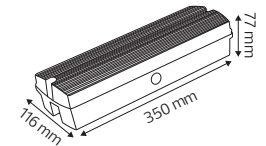

3444.00

KANU

084 043 0008

- 220-240V / 50-60Hz
- 6000K
- 280 lm
- 3.7V 2400mAh Rechargeable Ni-Cd Battery
- Average Life: 20,000 Hrs
- Selectable 2 Modes Available: Maintained & Non-Maintained
- Duration Time: 3 Hours
- Stickers included

Recessed+Surface Mounting Available

- EXIT & SAFETY
- RECHARGEABLE
- EMERGENCY
- AUTOMATIC LIGHT-UP

3190.00

HENRY

084 034 0005

- 220-240V / 50-60Hz
- 6400K
- 200 lm
- 3.6V 1000mAh Rechargeable Ni-Cd Battery
- Average Life: 30,000 Hrs
- Duration Time: 3 Hours
- Selectable 2 Modes Available: Maintained & Non-Maintained
- Stickers included

- LED LANTERN
- RECHARGEABLE
- EMERGENCY EXIT
- AUTOMATIC LIGHT-UP

MALDINI

- 220-240V / 50-60Hz
- Average Life: 30,000 Hrs
- Stickers included

- LED LANTERN
- RECHARGEABLE
- EMERGENCY EXIT
- AUTOMATIC LIGHT-UP

1514.00

1745.00

MALDINI-2

MALDINI-3

084-014-0002

084-014-0003

Power	: 13 W	16 W
Luminous Flux	: 330 lm	410 lm
Battery	: 2x4V 0.9Ah Sealed-Acid	2x4V 0.9Ah Sealed-Acid
Duration Time	: 3 Hours	3 Hours
Size (mm)	: A: 245 B: 75 C: 45	A: 325 B: 75 C: 45