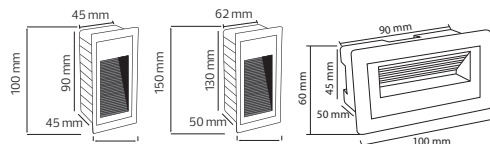

WHITE

BLACK

- 100-265V / 50-60Hz
- 58 lm
- 3000K
- Average Life: 30.000 Hrs

732.00

YOGA-V1

1221.00

YOGA-V2

732.00

YOGA-H1

079-033-0001

079-033-0002

079-034-0001