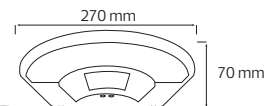

SUGA

- 85-265V / 50-60Hz
- 12W
- 4200K
- Average Life: 30.000 Hrs

BLACK

3292.00

SUGA-12/RO

3292.00

SUGA-12/RC

3292.00

SUGA-12/SO

3292.00

SUGA-12/SC

076-021-0012

076-019-0012

076-022-0012

076-020-0012

Luminous Flux

: 1000 lm

700 lm

900 lm

650 lm

LED GARDEN LAMP / LED HOUSE NUMBER LIGHT

3129.00

ARENA

076 033 0010

LED HOUSE NUMBER

- 100-240V / 50-60Hz
- 750 lm
- 4000K
- Works automatically at dark by photosensor detection.
- Number and letter stickers included (3x1...9, 2x0, 1xA,B,C,D)
- Average Life: 30.000 Hrs

3172.00

MAGMA-15

076 090 0015

WHITE

BLACK

- 170-265V 50-60Hz
- 4200K
- 1450 lm
- Time Delay: 10sec±3sec to 5min±1min (adjustable)
- Ambient Light: <3-2000LUX
- Average Life 25.000 Hrs