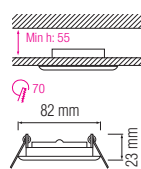

LAVANTA

CHROME 261.00

MAT CHROME 261.00

015 024 0050

BLACK 207.00

WHITE 207.00

GOLDEN 261.00

- Lamp holder not included
- Max. 10W LED