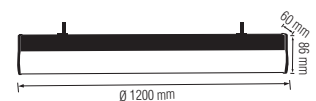

HOROZ ELECTRIC

LED Linear Suspension Light

4531.00

BELLINI3-45 3 CCT

019 080 1045

- 165-265V / 50-60Hz
- Average Life: 70.000 Hrs
- 3 CCT
- 5000 lm
- Surface mounting also available

CCT ADJUSTABLE

BLACK

WHITE

LED LINEAR SUSPENSION LIGHT

HOROZ ELECTRIC

LED Linear Suspension Light LED Suspension Light

5093.00

AVENUE 3 CCT

019 066 1040

- 170-265V / 50-60Hz
- Average Life: 70.000 Hrs
- 3 CCT
- 4200 lm
- Surface mounting also available

CCT ADJUSTABLE

BLACK

WHITE