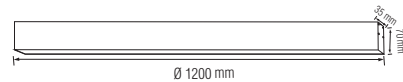

HOROZ ELECTRIC

LED Linear Suspension Light

4531.00

BELLINI3-45 3 CCT

019 080 1045

- 165-265V / 50-60Hz
- Average Life: 70.000 Hrs
- 3 CCT
- 5000 lm
- Surface mounting also available

CCT ADJUSTABLE

BLACK

WHITE

LED LINEAR SUSPENSION LIGHT

HOROZ ELECTRIC

LED Linear Suspension Light LED Suspension Light

5093.00

AVENUE 3 CCT

019 066 1040

- 170-265V / 50-60Hz
- Average Life: 70.000 Hrs
- 3 CCT
- 4200 lm
- Surface mounting also available

CCT ADJUSTABLE

BLACK

WHITE