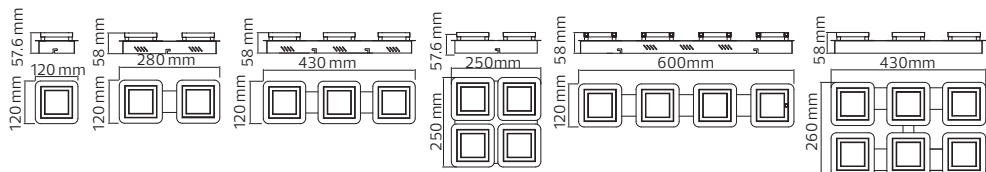

HOROZ ELECTRIC

LED Ceiling Lamp

HOROZ ELECTRIC

**LED Ceiling Lamp
Ceiling Lamp**

LED CEILING LAMP

LIKYA

- 220-240V / 50-60Hz
- 4000K
- Average Life: 30.000 Hrs

CHROME

2834.00	5038.00	6898.00	8493.00	8899.00	13456.00
LIKYA-1	LIKYA-2	LIKYA-3	LIKYA-4	LIKYA-5	LIKYA-6
036-007-0001	036-007-0002	036-007-0003	036-007-0004	036-007-0005	036-007-0006

Power	:	5W	2x5W	3x5W	4x5W	4x5W	6x5W
Luminous Flux	:	300 lm	2x300 lm	3x300 lm	4x300 lm	4x300 lm	6x300 lm