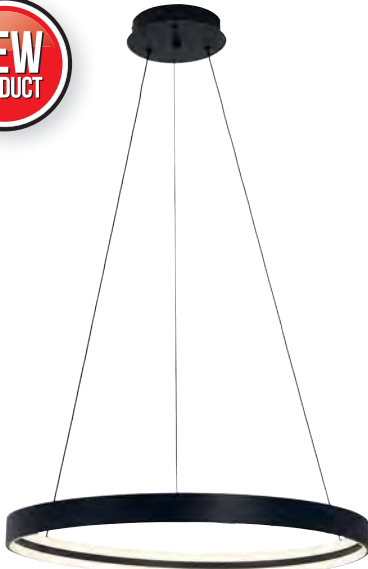

REGINA 3 CCT

- 175-265V / 50-60Hz
- Average Life: 30.000 Hrs
- 3 CCT