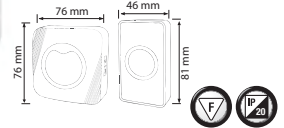

1039.00

ROLLAND-D

4.5V DC

086 007 0001

1160.00

ROLLAND-A

220V AC

086 007 0002

WHITE

ANTHRACITE

- Power Source: Emitter - 12V DC (Battery Included)
- Working frequency: 433MHz (open position)
- Distance: 100m
- Sound level: 80 db max
- Sound type: 36 songs optional

DOORBELL

1142.00

PLAY

086 005 0001

- Operation Voltage: 4.5V DC (3xAA1.5V) or 9-15V DC Adaptor
- Sensing Distance: 6 m
- Range: 110'
- Sound level: 80 db max
- Sound type: Ding Dong, Hello, Welcome + Alarm