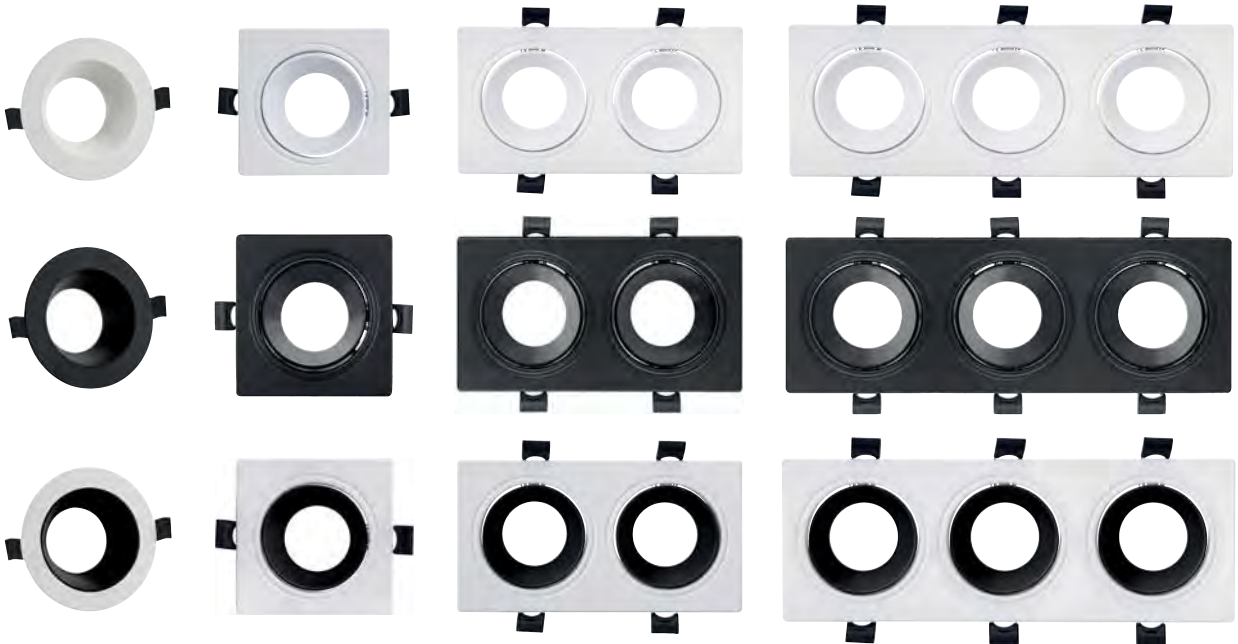

- Lamp holder not included
- Max. 10W LED

WHITE

BLACK

WHITE-BLACK

171.00

193.00

367.00

536.00