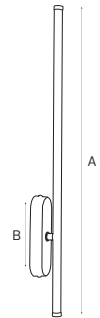

BLACK

- 85-240V / 50-60Hz
- 4200K
- Average Life: 30.000 Hrs