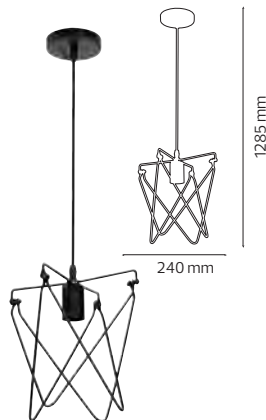

2679.00

KEPLER

021 011 0001