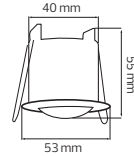

WHITE

BLACK

- Detection Range: 360°
- Detection Source: 110-240V/AC
- Power Frequency: 50/60Hz
- Rated Load For LED: Max. 200W
- Detection Distance: 6m Max (-24°C)
- Time Delay: 10 sec - 7 min. (Adjustable)
- Ambient Light: < 10LUX - Daylight (Adjustable)
- Installation Height: 2.2-4m
- Detection Motion Speed: 0.6-1.5m/s