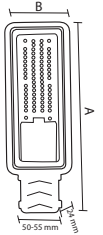

VEGAS

BLACK

- 100-265V / 50-60Hz
- Average Life: 20.000 Hrs
- 6400K