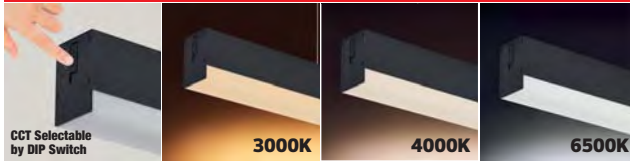

FORTUNE 3 CCT

- 170-265V / 50-60Hz
- Average Life: 70.000 Hrs
- 3 CCT
- 4200 lm
- Surface mounting also available

CCT ADJUSTABLE

BLACK

WHITE