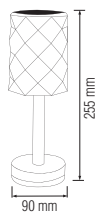

Long Press infinitely DIMMABLE