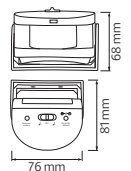

1039.00

ROLLAND-D

4.5V DC

086 007 0001

1160.00

ROLLAND-A

220V AC

086 007 0002

WHITE

ANTHRACITE

- Power Source: Emitter - 12V DC (Battery Included)
- Working frequency: 433MHz (open position)
- Distance: 100m
- Sound level: 80 db max
- Sound type: 36 songs optional

DOORBELL

1142.00

PLAY

086 005 0001

- Operation Voltage: 4.5V DC (3xAA1.5V) or 9-15V DC Adaptor
- Sensing Distance: 6 m
- Range: 110'
- Sound level: 80 db max
- Sound type: Ding Dong, Hello, Welcome + Alarm