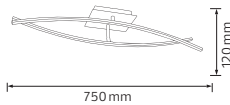

CHROME

- 180-240V / 50-60Hz
- Average Life: 30.000 Hrs
- 1211 lm
- 4000K