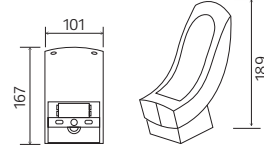

HOROZ ELECTRIC

LED Garden Lamp

4367.00

SUPERB

- 85-265V / 50-60Hz
- 4200K
- 555 lm
- Average Life: 30.000 Hrs

076 040 0015

BLACK