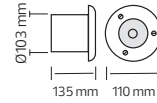

MAT CHROME

- 220-240V / 50-60Hz
- Max. 10W LED

AZUR

- 85-265V / 50-60Hz
- 4000K
- Average Life: 50.000 Hrs

MAT CHROME