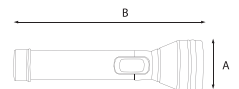

RECHARGEABLE

LED TORCH