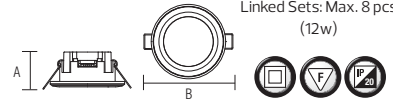

1124.00

2215.00

PARKER-5

PARKER-12

016-071-0005

016-071-0012

Power	: 5 W	12 W
Luminous Flux	: 350 lm	1000 lm
Cutting Diameter (mm)	: Ø68	Ø130
Sizes (mm)	: A: 40 B: 82	A: 38 B: 148