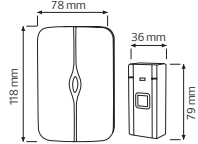

BLUE

ANTHRACITE

- Power Source: Emitter - 12V DC (Battery included)
- Working frequency: 433MHz
- Distance: 100m (open position)
- Sound level: 80 db max
- Sound type: 36 songs optional