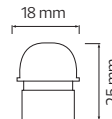

SMART

088 001 0005

WHITE

- Operation Voltage: 220-240V / 50-60Hz AC
- Rated Load: Max.1200W
- Detection Distance: 6m Max. (-24°C)
- Time-delay: 10s to 7 min (adjustable)
- Ambient Light: 10LUX / 2000LUX (choice)