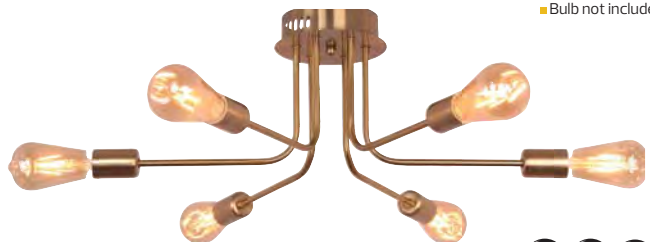

Power : 4xMax.18W LED E27 6xMax.18W LED E27

Pendant Lamp
Glass Pendant Lamp

PENDANT LAMP

MENDOZA-6

021 026 0006

BLACK 3654.00

GOLDEN 4926.00

- 220-240V/50-60Hz
- Max. 18W LED
- 6XE27
- Bulb not included