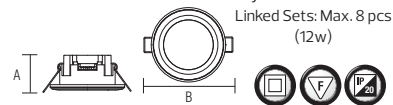

1124.00

2215.00

CARTER-5

CARTER-12

016-072-0005

016-072-0012

Power	: 5 W	12 W
Luminous Flux	: 350 lm	1000 lm
Cutting Diameter (mm)	: Ø68	Ø130
Sizes (mm)	: A: 35 B: 82	A: 33 B: 145