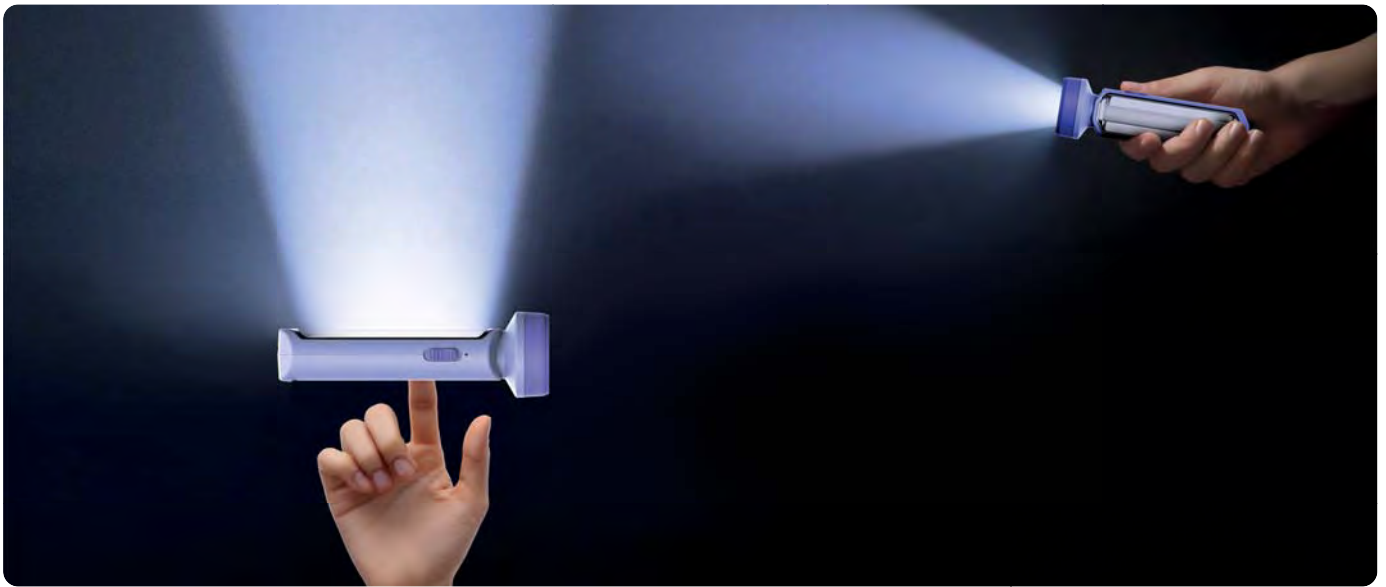

LED LANTERN

RECHARGEABLE

LED TORCH

LED TORCH

2465.00

LAMPARD

084 044 0005

- 5V DC USB / TYPE-C
- 3.7V 3600mAh Rechargeable Lithium Battery
- 200 lm (Strong) 65 lm (Weak)
- Charging Time: 6-8 Hours
- Average Life: 30.000 Hrs