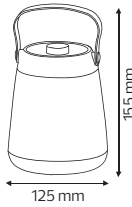

HOROZ ELECTRIC

LED Lantern / LED Solar Camping Light

1849.00

VERON

084 037 0015

CCT Adjustable

- 5V DC Micro USB
- 150 lm (3000K)
- 290 lm (4200K)
- 160 lm (6400K)
- 3.7v 1.8Ah Rechargeable Lithium Battery
- Duration Time: 6 Hours (3000K-6400K) 4 Hours (4200K)
- Average Life: 30.000 Hrs

LED LANTERN

RECHARGEABLE