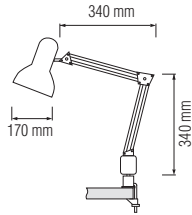

BLACK

WHITE

RED

- 220-240V / 50-60Hz
- Max.18W LED