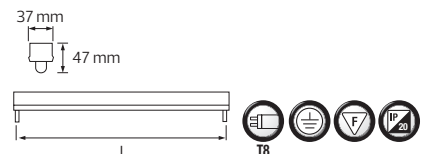

TUBOFIX

- 175-250V / 50-60Hz
- For 60/120 cm double side energized LED Tubes
- LED Tube not included

	229.00	308.00	294.00	392.00
	TUBOFIX-60	TUBOFIX-60D	TUBOFIX-120	TUBOFIX-120D
	061-001-0060	061-001-2060	061-001-0120	061-001-2120
Power	Max. 20W	Max. 2x20W	Max. 40W	Max. 2x40W
Lamp Holder	T8	2xT8	T8	2xT8
Length (mm)	L: 616	L: 616	L: 1226	L: 1226