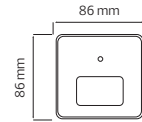

HOROZ ELECTRIC