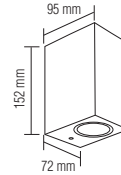

MAMBA-SQ

076 067 0001

BLACK

- 220-240V / 50-60Hz
- Max. 10W LED