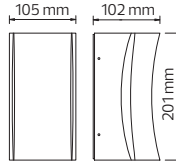

3734.00

SAFARI

075 020 0001