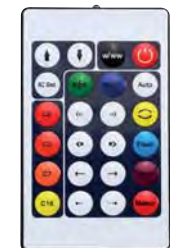

1146.00	2092.00
	FAIRY-10 RGB	FAIRY-20 RGB
	080-003-0010	080-003-0020
Power :	5W	3.5W
LED :	10 pcs/m, 39x39	10 pcs/m, 40x35
Sets Included :	1 Adapter, 1 Remote Controller 1 USB Controller	1 Adapter, 1 Remote Controller 1 USB Controller
Length :	10 m	20 m