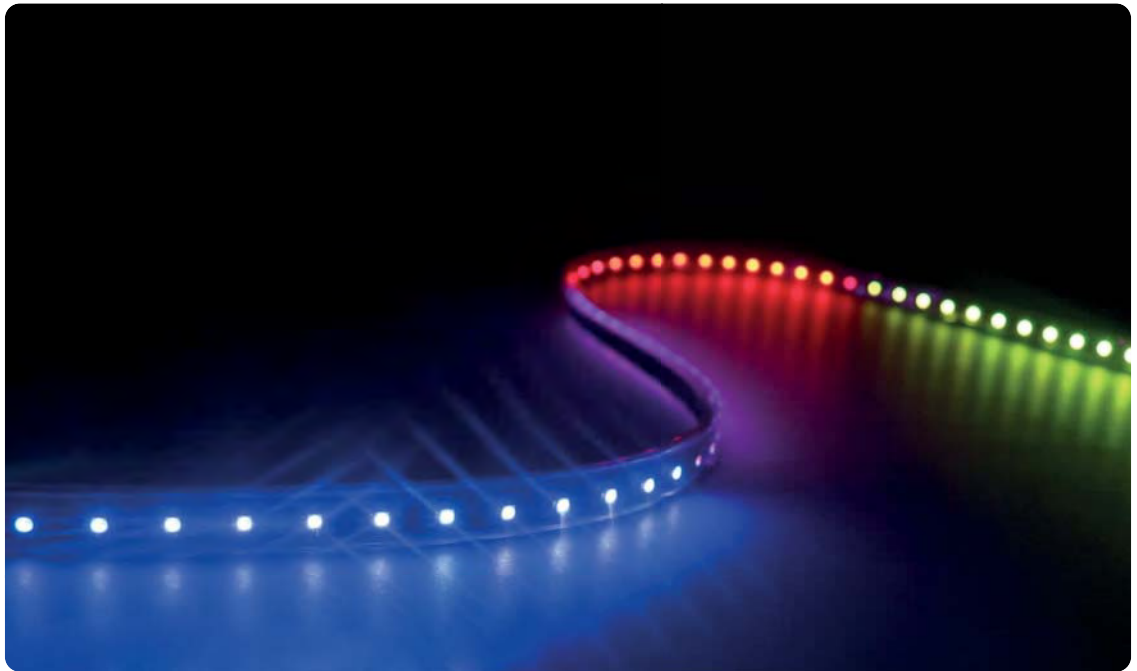

WATERPROOF

- 220-240V / 50-60Hz
- LED View Angle: 120°
- Average Life: 30.000 Hrs

220-240V

VOLGA		VOLGA / RGB		COLORADO		COLORADO / RGB		GANJ		GANJ / RGB