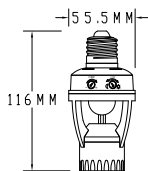

WHITE

- Detection Range: 360°
- Max. 60W LED
- Power Source: 220V/50-60Hz
- Power Frequency: 50/60Hz
- Rated Load: <60W
- Detection Distance: 6m max (-24°C)
- Time-Delay: 10Sec - 5Min. (adjustable)
- Light-control: <10LUX->2000LUX (adjustable)