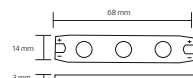

50.00

NELSON/RGB

081 024 0002