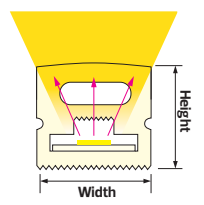

SURFACE PROFILE NEON LED