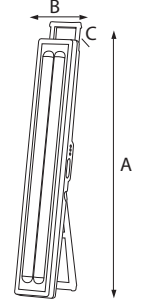

LED LANTERN

RECHARGEABLE

EMERGENCY

AUTOMATIC LIGHT-UP

EMERGENCY LED LANTERN / LED TORCH

TORRES

- 220V AC / 4.2V DC Adaptor
- 3.7V 1.2Ah Rechargeable Lithium Battery
- Charging Time: 4-6 Hours
- Average Life: 30.000 Hrs

968.00

1077.00

TORRES-1

TORRES-2

084-046-0001

084-046-0003

Power	: 1 W	3 W
Luminous Flux	: 80 lm	240 lm
Duration Time	: Strong Light: 4 Hours Weak Light: 16 Hours	Strong Light: 2.5 Hours Weak Light: 13.5 Hours
Sizes (mm)	: A: 40 B: 145	A: 50 B: 190