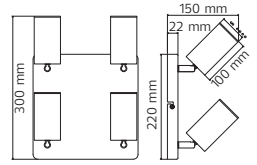

JOKER

- 220-240V / 50-60Hz
- Bulb not included
- Max. 10W LED

BLACK

WHITE

1164.00

JOKER-1

015-038-0001

2205.00

JOKER-2

015-038-0002

3086.00

JOKER-4

015-038-0004

2975.00

JOKER-3

015-038-0003

3776.00

JOKER-5

015-038-0005

3888.00

JOKER-6

015-038-0006

JOKER-1

JOKER-2

JOKER-3

JOKER-4

JOKER-5

JOKER-6