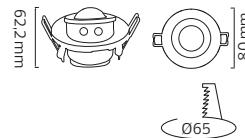

ROVER

088 001 0011

WHITE

- Detection Angle: 360°
- Detection Source: 220-240V/AC
- Power Frequency: 50/60Hz
- Rated Load: Max. 800W
- Detection Distance: 6m Max (-24°C)
- Time Delay: Min. 10sec ± 3sec Max. 15min ± 2min
- Ambient Light: <3-2000LUX (adjustable)
- Installation Height: 2.2-4m
- Detection Motion Speed: 0.6-1.5m/s