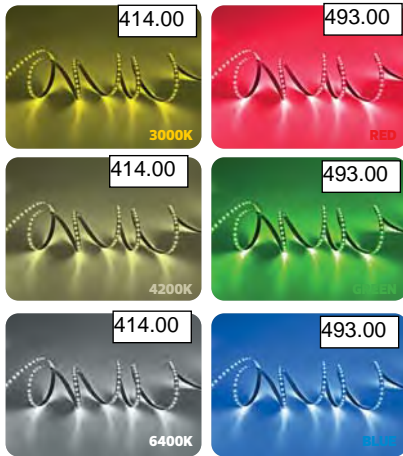

Average Life: 30.000 Hrs

120LED / m

12V DC

KARASU-12

KARASU-12/RGB

LED STRIP

	KARASU-12 081-039-0001	KARASU-12/RGB 081-039-0002
Power :	9 W/m	9 W/m
Luminous Flux :	840 lm/m	-
LED :	120 pcs/m, 28x35	120 pcs/m, 35x35
Width :	8 mm	10 mm

KARASU-12/3 CCT

081 039 1001

- 220-240V / 50-60Hz
- 9W/m
- 900 lm/m
- 28X35 SMD LED
- Average Life:30.000 Hrs

120LED / m

12V DC

CCT ADJUSTABLE