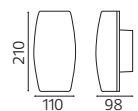

OPERA-10

- 85-265V / 50-60Hz
- 4200K
- 844 lm
- Average Life: 30.000 Hrs

BLACK

076 057 0010