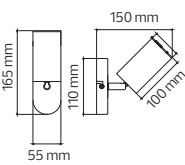

JOKER

- 220-240V / 50-60Hz
- Bulb not included
- Max. 10W LED

BLACK

WHITE

1164.00

JOKER-1

015-038-0001

2205.00

JOKER-2

015-038-0002

3086.00

JOKER-4

015-038-0004

2975.00

JOKER-3

015-038-0003

3776.00

JOKER-5

015-038-0005

3888.00

JOKER-6

015-038-0006

JOKER-1

JOKER-2

JOKER-3

JOKER-4

JOKER-5

JOKER-6