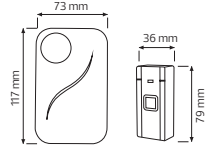

BLUE

ANTHRACITE

- Power Source: Emitter - 12V DC (Battery included)
- Working frequency: 433MHz
- Distance: 100m (open position)
- Sound level: 80 db max
- Sound type: 36 songs optional