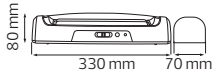

- 220-240V / 50-60Hz
- 560 lm
- 4V 3Ah Rechargeable Sealed-Acid Battery
- Duration Time:
  - Step 1: 1 Hour
  - Step 2: 2 Hours
- Average Life: 30.000 Hrs

1-OFF-2

EMERGENCY LED LANTERN / LED HEADLIGHT

MESSI

- 220-240V / 50-60Hz or 6V DC
- Average Life: 30.000 Hrs