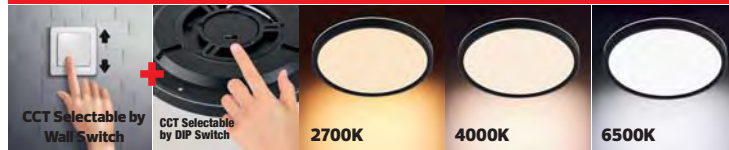

CCT ADJUSTABLE

- WHITE
- BLACK