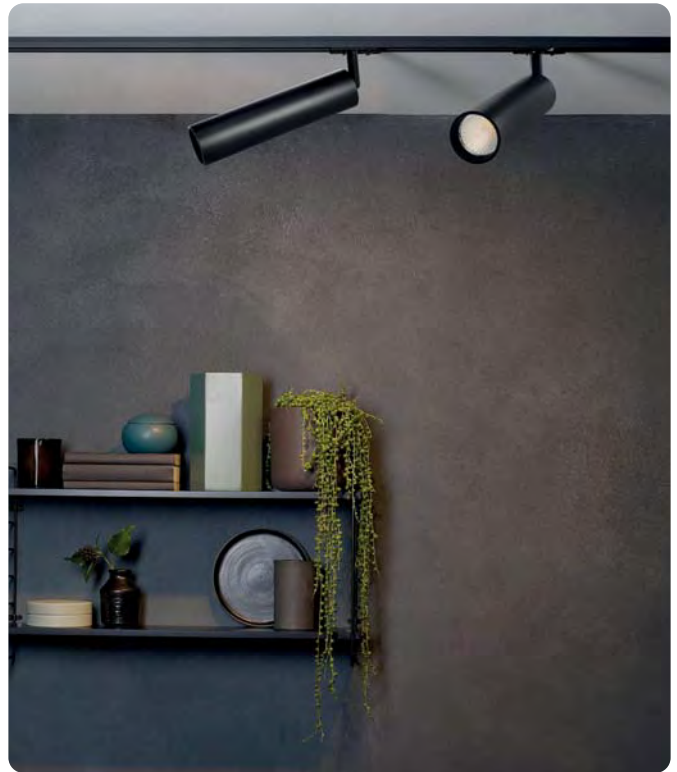

HOROZ ELECTRIC

Track Light

1106.00

LONDRA-G

115 005 0001

WHITE

BLACK

- 220-240V / 50-60Hz
- Max. 10W LED
- Bulb not included