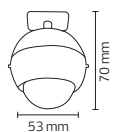

WHITE

BLACK

- Detection Range: 360°
- Detection Source: 110-240V/AC
- Power Frequency: 50/60Hz
- Rated Load For LED: Max. 60W
- Detection Distance: 8m Max (-24°C)
- Time Delay: 10 sec - 7 min. (Adjustable)
- Ambient Light: < 10LUX - Daylight (Adjustable)
- Installation Height: 2.2-4m
- Detection Motion Speed: 0.6-1.5m/s
- Detection Angle: Wall type 120° / Ceiling Type 360°