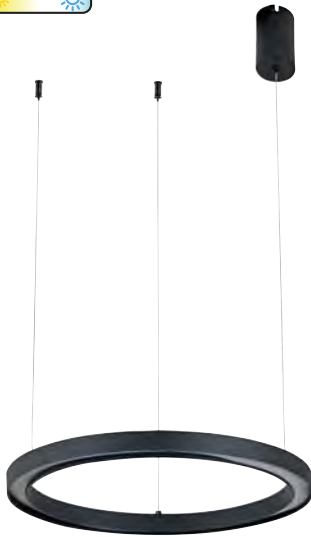

LED SUSPENSION LIGHT

GRANDE

- 180-240V / 50-60Hz
- Average Life: 30.000 Hrs
- 4000K

BLACK

ROSE GOLD

5873.00

8519.00

GRANDE-20