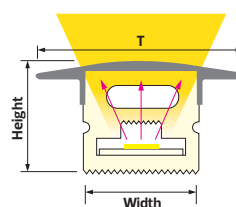

RECESSED PROFILE NEON LED