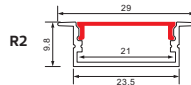

PROFILE

RECESSED TYPE

0.7mm

SILVER	588.00	894.00		752.00	1132.00		867.00	1310.00	
	PROFILE-R1	PROFILE-R1	PROFILE-BR1	PROFILE-R2	PROFILE-R2	PROFILE-BR2	PROFILE-R3	PROFILE-R3	PROFILE-BR3
	120-001-1001	120-001-0001	120-001-0011	120-001-1002	120-001-0002	120-001-0012	120-001-1003	120-001-0003	120-001-0013
Lenght	: 2 M	3 M	3 M	2 M	3 M	3 M	2 M	3 M	3 M
Body Color	: SILVER/BLACK	SILVER/BLACK	BLACK	SILVER/BLACK	SILVER/BLACK	BLACK	SILVER/BLACK	SILVER/BLACK	BLACK
CRNA	618.00	926.00	122.00	791.00	1181.00	191.00	906.00	1368.00	317.00