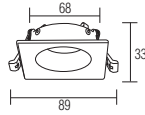

779.00

KAKTÜS-S

015-035-0001

LAVİNYA

- Lamp holder not included
- Max. 10W LED