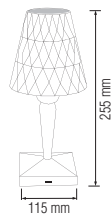

Long Press infinitely DIMMABLE