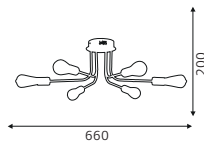

BLACK 3654.00

GOLDEN 4926.00

- 220-240V/50-60Hz
- Max. 18W LED
- 6XE27
- Bulb not included