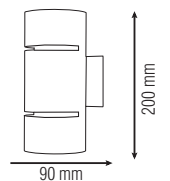

BLACK

- 85-265V / 50-60Hz
- 425 lm
- 4200K
- Average Life: 30.000 Hrs