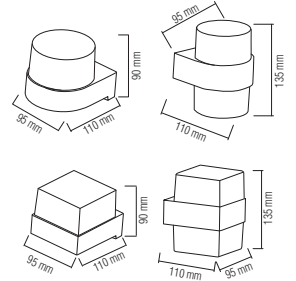

KING

- 85-265V / 50-60Hz
- 4200K
- Average Life: 30.000 Hrs

BLACK