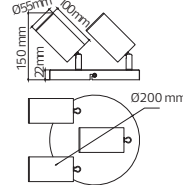

JOKER

- 220-240V / 50-60Hz
- Bulb not included
- Max. 10W LED

BLACK

WHITE

1164.00

JOKER-1

015-038-0001

2205.00

JOKER-2

015-038-0002

3086.00

JOKER-4

015-038-0004

2975.00

JOKER-3

015-038-0003

3776.00

JOKER-5

015-038-0005

3888.00

JOKER-6

015-038-0006

JOKER-1

JOKER-2

JOKER-3

JOKER-4

JOKER-5

JOKER-6