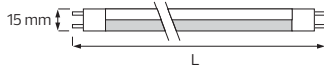

TUBE-5

	178.00	213.00	254.00	340.00
	TUBE-5	TUBE-5	TUBE-5	TUBE-5
	004-001-0008	004-001-0013	004-001-0021	004-001-0028
Power :	8 W	13 W	21 W	28 W
Luminous Flux :	400lm	1045lm	1660lm	2350lm
Length (mm) :	L: 300	L: 530	L: 860	L: 1160