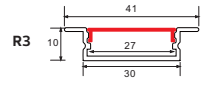

PROFILE

RECESSED TYPE

0.7mm

SILVER	588.00	894.00		752.00	1132.00		867.00	1310.00	
	PROFILE-R1	PROFILE-R1	PROFILE-BR1	PROFILE-R2	PROFILE-R2	PROFILE-BR2	PROFILE-R3	PROFILE-R3	PROFILE-BR3
	120-001-1001	120-001-0001	120-001-0011	120-001-1002	120-001-0002	120-001-0012	120-001-1003	120-001-0003	120-001-0013
Lenght	: 2 M	3 M	3 M	2 M	3 M	3 M	2 M	3 M	3 M
Body Color	: SILVER/BLACK	SILVER/BLACK	BLACK	SILVER/BLACK	SILVER/BLACK	BLACK	SILVER/BLACK	SILVER/BLACK	BLACK
CRNA	618.00	926.00	122.00	791.00	1181.00	191.00	906.00	1368.00	317.00