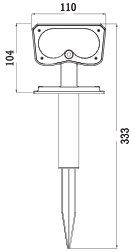

HOROZ ELECTRIC

LED Solar Wall&Ground lamp/LED Solar Lamp

2047.00

OZMO

- Li-ION Battery 3.7V 1200mAh
- 4000K
- 200 lm
- Run Time: High 6 Hrs /Low 12 Hrs
- High Brightness : 200 lm
- LOW Brightness : 50 lm
- Solar Panel 5V 1W 200mAh
- Average Life: 25.000 Hrs

078 015 0003