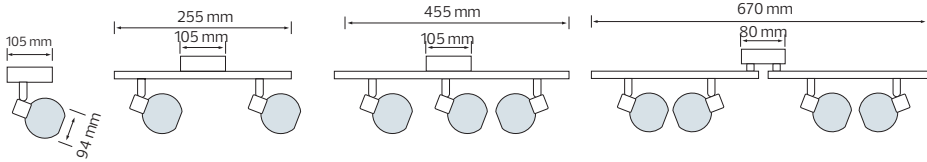

2034.00

4176.00

5866.00

6876.00

BODRUM-1	BODRUM-2	BODRUM-3	BODRUM-4
035-004-0001	035-004-0002	035-004-0003	035-004-0004

Power	:	Max.40W	Max.2x40W	Max.3x40W	Max.4x40W