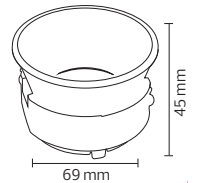

729.00

MODUL-9

016 076 0009

SUITABLE FOR MODULE FITTING CASES

BLACK

WHITE

- 100-265V / 50-60Hz
- Average Life: 40.000 Hrs
- 810 lm
- 4200K/6400K

MODUL-G

128 003 0001

- Max. 10W LED

78.00 **BLACK**

132.00 **GOLD**

78.00 **WHITE**

SUITABLE FOR MODULE FITTING CASES

SUITABLE FOR GU10 AND G5.3 LED BULBS

MODUL DOWNLIGHT FITTING