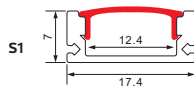

PROFILE

SURFACE TYPE

0.7mm