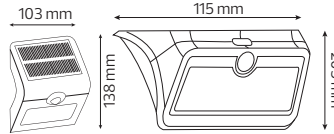

1943.00

2677.00

SIRIUS-1

SIRIUS-2

078-012-0001

078-012-0002

Power	: 1W	: 2W
Luminous Flux	: 140 lm (Strong) - 8 lm (Weak)	: 240 lm (Strong) - 12 lm (Weak)
Battery	: 1.2V 1200 mAh Li-ion	: 3.7V 2200 mAh Li-ion
Back Light	: Yes (Blue)	: No

- 4000K
- Solar Charging Time: 8-10 Hours
- Average Life: 50.000 Hrs

WITH PIR SENSOR

- 6400K
- 1.5 lm
- Average Life: 100.000 Hrs

VENÜS

MARS

NEPTUN

PLUTON

HALLEY

CRYSTAL