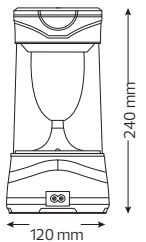

ROMARIO

084 022 0010

- 220-240V AC / 12V DC
- 360 lm
- 4V 1600mAh Rechargeable Sealed-Acid Battery
- Duration Time: 1 Hour for Strong Light 25 Hours for Weak Light
- Average Life: 30.000 Hrs

SOLAR

RECHARGEABLE