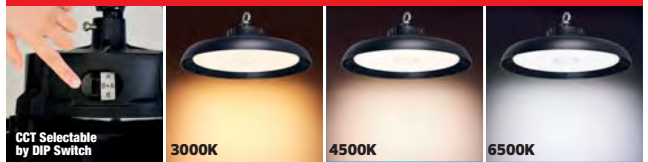

CCT ADJUSTABLE

7098.00

8573.00

10766.00

MYRA-100 3 CCT

MYRA-150 3 CCT

MYRA-200 3 CCT

063-011-0100

063-011-0150

063-011-0200

Power	: 100 W	150 W	200 W
Luminous Flux	: 15000 lm	22500 lm	30000 lm
Length (mm)	: A:52,96 B:4 C:265,1D:128,6 E:40 F:265,1G:113,4 H:148,4	A:54,7 B:96,4 C:290,4 D:128,6 E:40 F:290,4 G:116,1 H:151,1	A:60,96 B:4 C:347,2 D:128,6 E:40 F:347,2 G:129,4 H:156,9