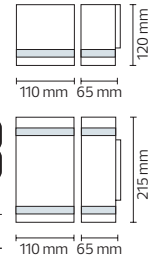

Power	: Max. 10W LED	Max. 2x10W LED	Max. 10W LED	Max. 2x10W LED
Lighting Direction	: Up	Up&Down	Up	Up&Down