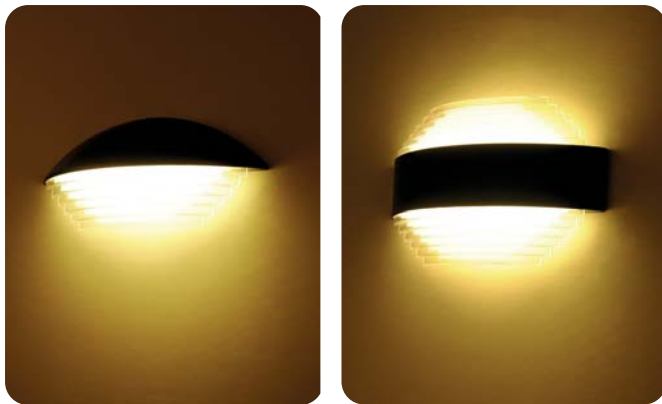

LED GARDEN LAMP

3094.00
HERMES-1

- 85-265V 50-60Hz
- 4200K
- 350 lm
- Average Life:30.000 Hrs

BLACK

076 084 0006

2700K 4200K 6400K

300 mm
83 mm
130 mm

6W SMD LED