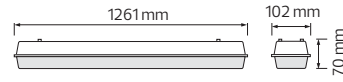

PROMASTER

- 175-250V / 50-60Hz
- Max. 2x40W
- For 120 cm double side energized LED Tubes
- LED Tube not included

057 003 2120