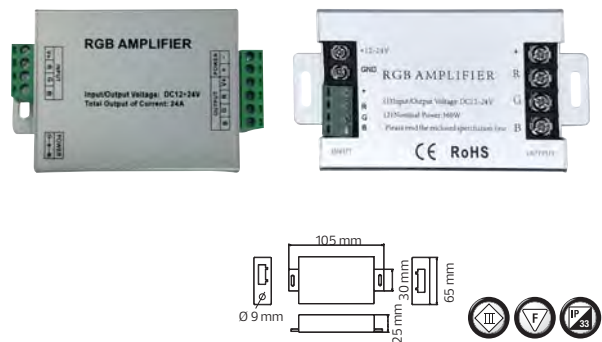

TOUCH

- Input Voltage: DC 12V - 24V
- Output Voltage: DC 12V - 24V
- 20s OFF delay
- Brightness %1-100
- 2 Brightness can be saved

	2755.00	2755.00
	TOUCH	TOUCH-RGB
	100-003-0288	100-004-0288
Color :	Single	16 million
Output Power :	144-288W	144-288W
Output Current :	4Ax3 Channel	4A/Each Color
35x28 LED Strips :	30 Meters with 60 Leds/Meter	30 Meters with 60 Leds/Meter
50x50 LED Strips :	10 Meters with 60 Leds/Meter	10 Meters with 60 Leds/Meter
Function :	5	12