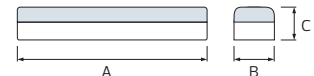

- LED LANTERN
- RECHARGEABLE
- EMERGENCY EXIT
- AUTOMATIC LIGHT-UP

MALDINI

- 220-240V / 50-60Hz
- Average Life: 30,000 Hrs
- Stickers included

- LED LANTERN
- RECHARGEABLE
- EMERGENCY EXIT
- AUTOMATIC LIGHT-UP