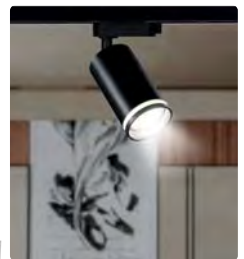

WHITE

BLACK

- 220-240V / 50-60Hz
- Max. 10W LED
- Bulb not included