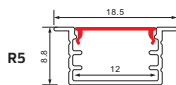

PROFILE

RECESSED TYPE

0.7mm

SILVER	405.00	622.00		1010.00	1529.00		2503.00	3753.00	
	PROFILE-R5	PROFILE-R5	PROFILE-BR5	PROFILE-R6	PROFILE-R6	PROFILE-BR6	PROFILE-R7	PROFILE-R7	PROFILE-BR7
	120-001-1005	120-001-0005	120-001-0015	120-001-1006	120-001-0006	120-001-0016	120-001-1007	120-001-0007	120-001-0017
Lenght	: 2 M	3 M	3 M	2 M	3 M	3 M	2 M	3 M	3 M
Body Color	: SILVER/BLACK	SILVER/BLACK	BLACK	SILVER/BLACK	SILVER/BLACK	BLACK	SILVER/BLACK	SILVER/BLACK	BLACK
CRNA	433.00	645.00	111.00	1068.00	1611.00	136.00	2625.00	3933.00	394.00

ALUMINIUM PROFILE