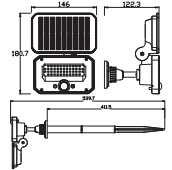

THREE MODES LIGHTING

WALL AND GROUND INSTALLATION APPARATUS AVAILABLE

3027.00

PANDA-10

068 023 0010

- 3.7V DC
- Average Life: 25.000 Hrs
- 6400K
- 800 lm
- Duration Time 3 Hrs
- Charging Time 4 Hrs
- 3.7V 2600mAh Lithium Battery

BLACK