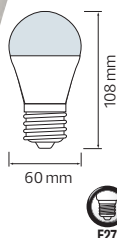

CCT ADJUSTABLE