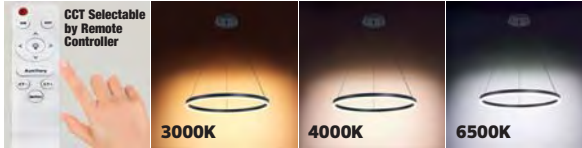

LED SUSPENSION LIGHT

HOROZ ELECTRIC

LED Suspension Light

HARVEY 3 CCT

- 175-265V / 50-60Hz
- Average Life: 30.000 Hrs
- 3 CCT

CCT ADJUSTABLE

- BLACK
- WHITE

3574.00	5920.00	8073.00	9878.00
HARVEY-35 3 CCT	HARVEY-53 3 CCT	HARVEY-70 3 CCT	HARVEY-88 3 CCT
019-083-0035	019-083-0053	019-083-0070	019-083-0088