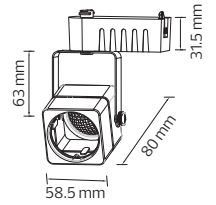

WHITE

BLACK

- 220-240V / 50-60Hz
- Max. 10W LED
- Bulb not included