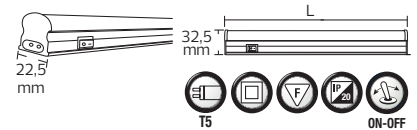

422.00	518.00	634.00	761.00
	SIGMA-4	SIGMA-7	SIGMA-10	SIGMA-14
	052-001-0030	052-001-0060	052-001-0090	052-001-0120
Power	4 W	7 W	10 W	14 W
Luminous Flux	254 lm	552 lm	846 lm	1100 lm
Length (mm)	L: 282	L: 546	L: 856	L: 1156