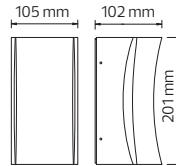

SERVI

076 009 0012