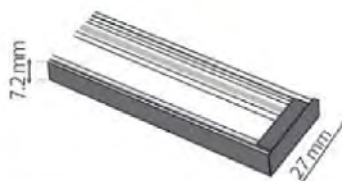

HOROZ ELECTRIC

LED Slim Magnetic Light System

LED SLIM MAGNETIC LIGHT SYSTEM

48VDC 2M   

RECESSED SLIM MAGNET RAIL
SLIM MAGNET-R2

129 106 0002

SURFACE SLIM MAGNET RAIL
SLIM MAGNET-S2

129 107 0002