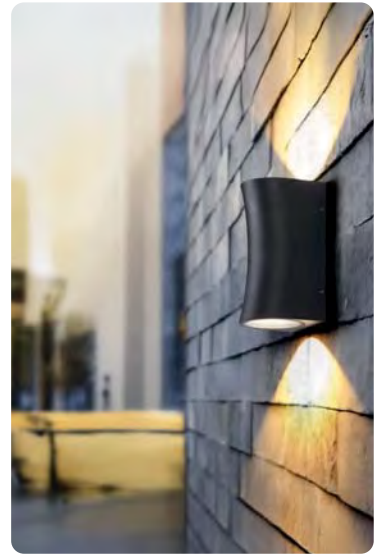

SERVI

076 009 0012

BLACK

WHITE

- 100-240V / 50-60Hz
- 4200K
- 750 lm
- Average Life: 30.000 Hrs

GARDEN LAMP/LED GARDEN LAMP

BLACK

- 220-240V / 50-60Hz
- 4100K
- Average Life: 30.000 Hrs
- Aluminium Body