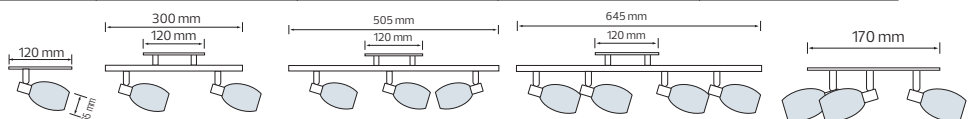

2103.00

4194.00

5685.00

7241.00

5510.00

MANAVGAT-1	MANAVGAT-2	MANAVGAT-3	MANAVGAT-4	MANAVGAT-5
035-003-0001	035-003-0002	035-003-0003	035-003-0004	035-003-0005

Power	:	Max.40W	Max.2x40W	Max.3x40W	Max.4x40W	Max.3x40W