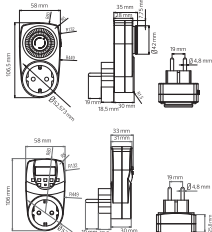

Type	108-001-0001	108-002-0001	108-003-0001
Type	Mechanical Daily	Digital Weekly	Mechanical Daily
On/Off Programs	24	20	48
Minimum Setting	30 Minutes	1Minute	15 Minutes
Power Reserve	No	Yes	Yes

POWER CONVERTER PLUG ADAPTER/WIRELESS LIGHTING CONTROLLER SWITCH/TIMER