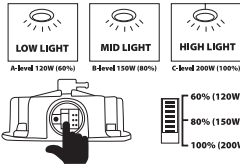

CCT ADJUSTABLE

DIP SWITCH POWER ADJUSTABLE IN 3 GEARS