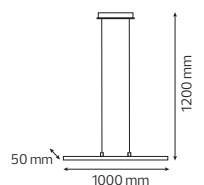

CHROME

- 180-240V / 50-60Hz
- Average Life: 30.000 Hrs
- 1800 lm
- 4000K