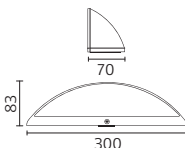

3734.00

SAFARI

075 020 0001

BLACK

- 220-240V / 50-60Hz
- Max. 2x10W LED
- Bulb not included
- Aluminium Body

4198.00

SERVI

076 009 0012

BLACK

WHITE

- 100-240V / 50-60Hz
- 4200K
- 750 lm
- Average Life: 30.000 Hrs

GARDEN LAMP/LED GARDEN LAMP

BLACK

- 220-240V / 50-60Hz
- 4100K
- Average Life: 30.000 Hrs
- Aluminium Body

SALKIM

ZAKKUM

MEŞE

ARDIÇ

2202.00

2866.00

3519.00

2781.00

SALKIM

ZAKKUM

MEŞE

ARDIÇ

076-008-0006

076-005-0006

076-004-0012

076-003-0006

Power	: 6 W	: 6W	: 12 W	: 5.5 W
Luminous Flux	: 180 lm	: 330 lm	: 650 lm	: 245 lm
LED Type	: COB	: SMD	: SMD	: POWER
IP	: 44	: 54	: 54	: 54
Lighting Direction	: Up&Down	: Down	: Up&Down	: Down