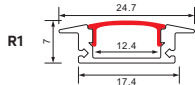

PROFILE

RECESSED TYPE

0.7mm

SILVER	588.00	894.00		752.00	1132.00		867.00	1310.00	
	PROFILE-R1	PROFILE-R1	PROFILE-BR1	PROFILE-R2	PROFILE-R2	PROFILE-BR2	PROFILE-R3	PROFILE-R3	PROFILE-BR3
	120-001-1001	120-001-0001	120-001-0011	120-001-1002	120-001-0002	120-001-0012	120-001-1003	120-001-0003	120-001-0013
Lenght	: 2 M	3 M	3 M	2 M	3 M	3 M	2 M	3 M	3 M
Body Color	: SILVER/BLACK	SILVER/BLACK	BLACK	SILVER/BLACK	SILVER/BLACK	BLACK	SILVER/BLACK	SILVER/BLACK	BLACK
CRNA	618.00	926.00	122.00	791.00	1181.00	191.00	906.00	1368.00	317.00