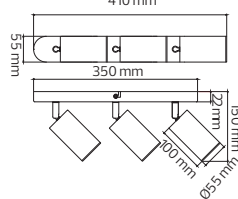

JOKER

- 220-240V / 50-60Hz
- Bulb not included
- Max. 10W LED

BLACK

WHITE

1164.00

JOKER-1

015-038-0001

2205.00

JOKER-2

015-038-0002

3086.00

JOKER-4

015-038-0004

2975.00

JOKER-3

015-038-0003

3776.00

JOKER-5

015-038-0005

3888.00

JOKER-6

015-038-0006

JOKER-1

JOKER-2

JOKER-3

JOKER-4

JOKER-5

JOKER-6