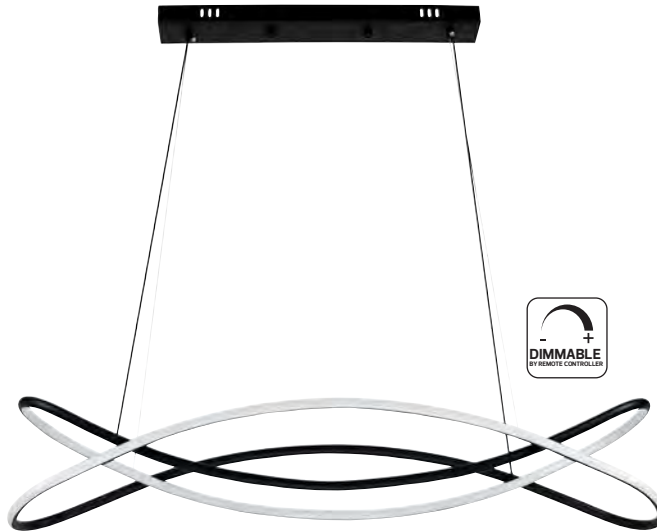

HOROZ ELECTRIC

LED Suspension Light

8102.00

MONARCH-100 3 CCT

- 160-265V / 50-60Hz
- Average Life: 30.000 Hrs
- 3 CCT
- 7000 lm

019 079 0100

DAYLIGHT 50W

COOL WHITE 100W

WARM WHITE 50W

CCT ADJUSTABLE

BLACK