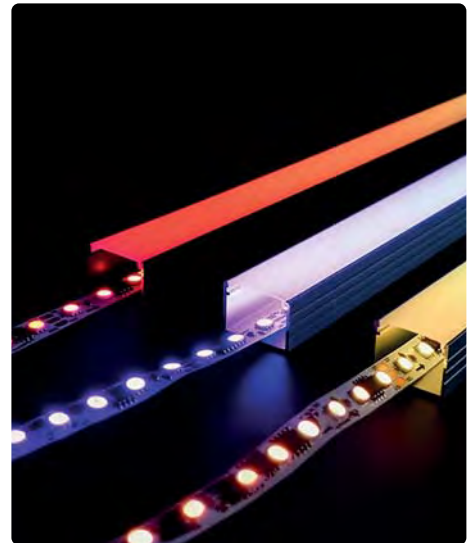

PROFILE

SURFACE TYPE

0.7mm

SILVER	748.00	1125.00		2150.00	3226.00	
	PROFILE-S4	PROFILE-S4	PROFILE-BS4	PROFILE-S5	PROFILE-S5	PROFILE-BS5
	120-002-1004	120-002-0004	120-002-0014	120-002-1005	120-002-0005	120-002-0015
Lenght	: 2M	3M	3M	2M	3M	3M
Body Color	: SILVER/BLACK	SILVER/BLACK	BLACK	SILVER/BLACK	SILVER/BLACK	BLACK
CRNA	783.00	1173.00	316.00	2259.00	3380.00	395.00