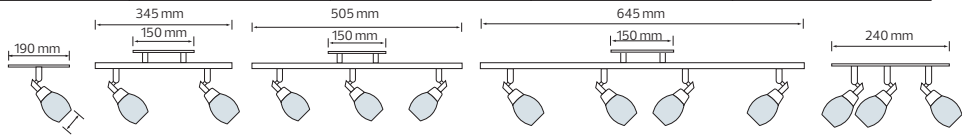

1723.00

3391.00

4790.00

6164.00

4541.00

KEMER-1	KEMER-2	KEMER-3	KEMER-4	KEMER-5
035-005-0001	035-005-0002	035-005-0003	035-005-0004	035-005-0005

Power	:	Max.40W	Max.2x40W	Max.3x40W	Max.4x40W	Max.3x40W