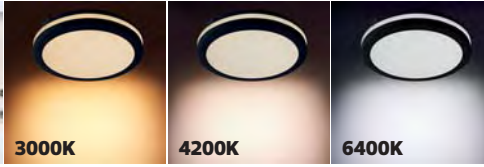

HOROZ ELECTRIC LED Surface Light

2683.00

SCARLETT-30 3 CCT

- 170-265V / 50-60Hz
- Average Life: 30.000 Hrs
- 2700 lm
- 3 CCT

016 070 1030

CCT ADJUSTABLE

CCT Selectable by DIP Switch