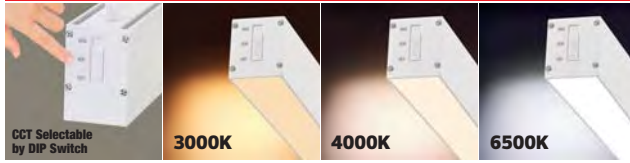

BLACK

WHITE

INNOVA 3 CCT

- 170-265V / 50-60Hz
- Average Life: 70.000 Hrs
- 3 CCT
- Surface mounting also available

CCT ADJUSTABLE

BLACK

WHITE

ALUMINIUM