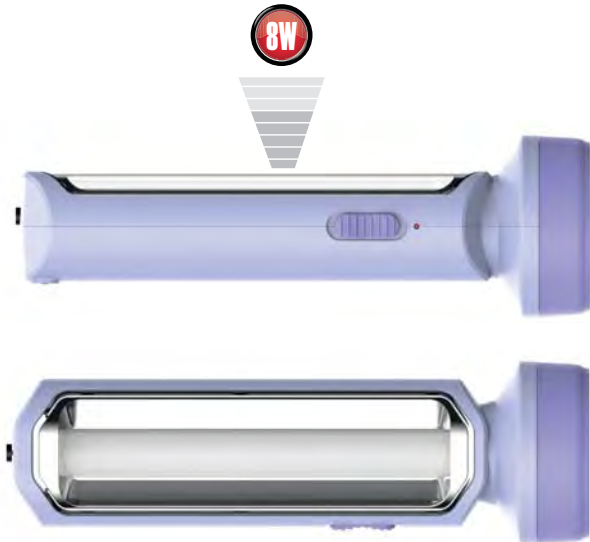

1251.00

WEAH

084 045 0011

- 220-240V / 50-60Hz
- 3W: 150 lm
- 8W: 230 lm
- 4V 1.6Ah Rechargeable Lead-Acid Battery
- Duration Time: Lantern : 1 Hour
  Torch: 2 Hours
- Average Life: 30.000 Hrs

LED LANTERN

RECHARGEABLE

LED TORCH