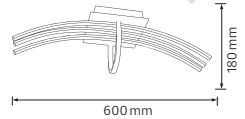

CHROME

- 180-240V / 50-60Hz
- Average Life: 30.000 Hrs
- 2059 lm
- 4000K