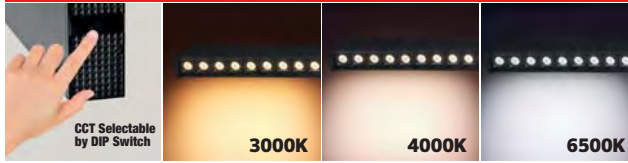

HOROZ ELECTRIC

LED Linear Suspension Light

4531.00

BELLINI3-45 3 CCT

019 080 1045

- 165-265V / 50-60Hz
- Average Life: 70.000 Hrs
- 3 CCT
- 5000 lm
- Surface mounting also available

CCT ADJUSTABLE

BLACK

WHITE