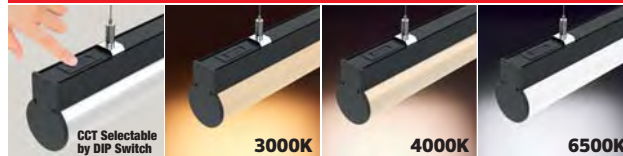

HOROZ ELECTRIC

LED Linear Suspension Light LED Suspension Light

5093.00

AVENUE 3 CCT

019 066 1040

- 170-265V / 50-60Hz
- Average Life: 70.000 Hrs
- 3 CCT
- 4200 lm
- Surface mounting also available

CCT ADJUSTABLE