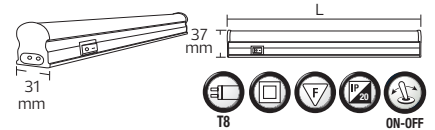

TUBOFIX

- 175-250V / 50-60Hz
- For 60/120 cm double side energized LED Tubes
- LED Tube not included

	229.00	308.00	294.00	392.00
	TUBOFIX-60	TUBOFIX-60D	TUBOFIX-120	TUBOFIX-120D
	061-001-0060	061-001-2060	061-001-0120	061-001-2120
Power	Max. 20W	Max. 2x20W	Max. 40W	Max. 2x40W
Lamp Holder	T8	2xT8	T8	2xT8
Length (mm)	L: 616	L: 616	L: 1226	L: 1226