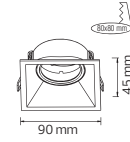

MEYAN

- Lamp holder not included
- Max. 10W LED

WHITE

BLACK

424.00

MEYAN-R

015-029-0001

468.00

MEYAN-S

015-030-0001

KARANFIL

- Lamp holder not included
- Max. 10W LED

WHITE

BLACK

399.00

KARANFIL-R

015-022-0050

399.00

KARANFIL-S

015-023-0050

RINGO

121 001 0001

297.00

297.00

381.00

381.00

RINGA

121 002 0001

203.00

203.00

279.00

279.00

BLACK

WHITE

GOLDEN

CHROME

- Frame Ring for KARANFIL-R