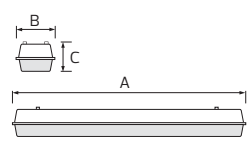

LED TUBE FIXTURE

2078.00

PROMASTER

- 175-250V / 50-60Hz
- Max. 2x40W
- For 120 cm double side energized LED Tubes
- LED Tube not included

057 003 2120

PROFIX

- 175-250V / 50-60Hz
- For 60/120 cm double side energized LED Tubes
- LED Tube not included

853.00   1073.00   1320.00   1594.00

PROFIX-60S	PROFIX-60D	PROFIX-120S	PROFIX-120D
057-001-1060	057-001-2060	057-001-1120	057-001-2120

Power	: Max. 2x18W	Max. 2x20W	Max. 40W	Max. 2x40W
Lamp Holder	: T8	2xT8	T8	2xT8
Sizes (mm)	: A: 670 B: 65 C: 65	A: 670 B: 88 C: 62	A: 1280 B: 65 C: 65	A: 1280 B: 88 C: 62