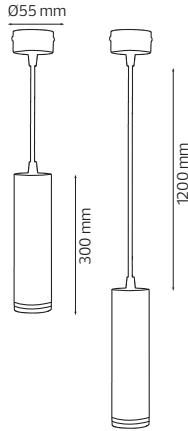

- 220-240V
- Max. 10W LED

PENDANT LAMP

HOROZ ELECTRIC

Track Light/ Spotlight

1037.00

VERONA

116 002 0001

WHITE