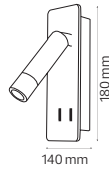

WHITE

BLACK

- 180-240V / 50-60Hz
- 700 lm
- 4200K
- Average Life: 20.000 Hrs