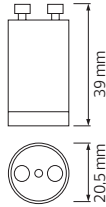

Starter

45.00

37.00

	S2	S10
220-240V SINGLE :	4-22W	4-65W
220-240V SERIES :	4-22W	-
110-130V SINGLE :	4-22W	-

416.00

TRANSFORMER-60

- 220-240V / 50-60Hz
- 12V AC

**Starter / Transformer
Adhesive Tape
Nail Cable Clip / Cable Tie
Coaxial Cable / Network Cable**

ADHESIVE TAPE 65.00

- WHITE
- YELLOW
- RED
- BLUE
- GREEN
- BLACK
- GREEN - YELLOW

72.00

■ 10 YARDS

127.00

138.00

■ 20 YARDS

NAIL CABLE CLIP

CIRCLE	NAIL
4 mm	1.7 x 15
5 mm	1.7 x 15
6 mm	1.7 x 17
7 mm	1.8 x 19
8 mm	1.9 x 21
9 mm	2.0 x 22
10 mm	2.05 x 25
12 mm	2.05 x 27
14 mm	2.4 x 32
16 mm	2.5 x 35
18 mm	2.5 x 37
22 mm	2.8 x 48

CABLE TIE

- 2,5*100
- 2,5*150
- 2,5*200
- 3,6*150
- 3,6*200
- 3,6*250
- 3,6*280
- 3,6*300
- 3,6*370
- 4,8*200
- 4,8*250
- 4,8*300
- 4,8*350
- 4,8*370
- 4,8*400
- 7,2*300
- 7,2*350
- 7,2*400
- 7,2*450
- 9*550
- 9*650
- 9*750
- 9*1020

RG6

33.00

COAXIAL CABLE
100m ROLL

6,8 PVC	64x0,12 AL. BRAIDING	AL. FOIL BONDED	4,8 FPE	1,02 CCS

UTP

■ NETWORK CABLE
305m ROLL

29.00

UTP Cat5e

37.00

UTP Cat6

STARTER / TRANSFORMER / ADHESIVE TAPE / NAIL CABLE CLIP / CABLE TIE / COAXIAL CABLE / NETWORK CABLE