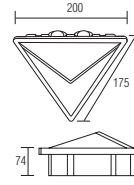

HOROZ ELECTRIC

LED Garden Lamp

1230.00

DRAGON

- 100-265V / 50-60Hz
- 4200K
- 1125 lm
- Average Life: 30.000 Hrs

076 060 0015