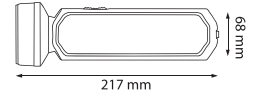

1251.00

WEAH

084 045 0011

- 220-240V / 50-60Hz
- 3W: 150 lm
- 8W: 230 lm
- 4V 1.6Ah Rechargeable Lead-Acid Battery
- Duration Time: Lantern : 1 Hour
  Torch: 2 Hours
- Average Life: 30.000 Hrs

LED LANTERN

RECHARGEABLE

LED TORCH