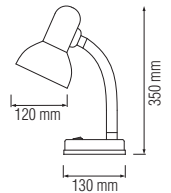

BLACK

WHITE

RED

BLUE

- 220-240V / 50-60Hz
- Max.18W LED