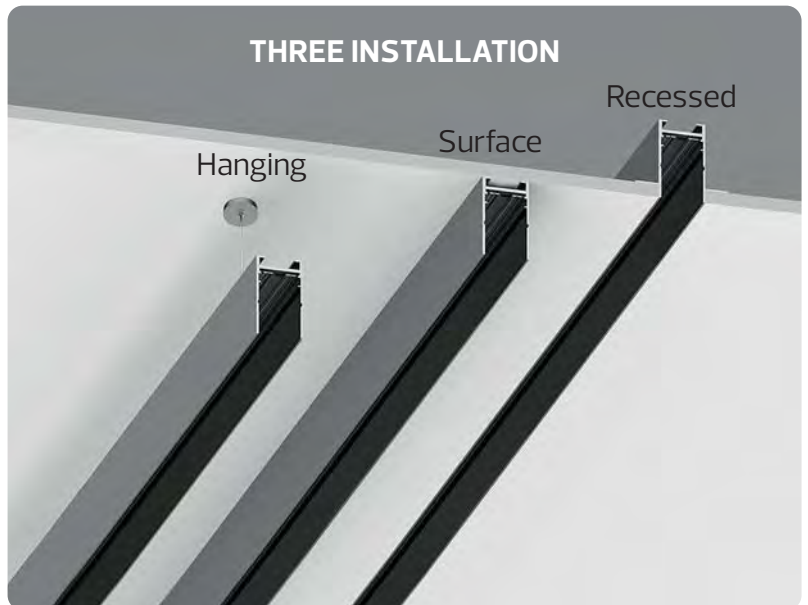

THREE INSTALLATION