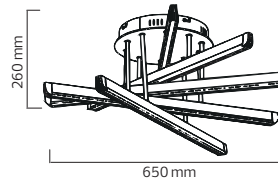

HOROZ ELECTRIC

LED Suspension Light

21569.00

FAUNA-84 3 CCT

- 175-265V / 50-60Hz
- Average Life: 30.000 Hrs
- 5880 lm
- 3 CCT

019 085 0084

DAYLIGHT 42W

COOL WHITE 84W

WARM WHITE 42W

CCT ADJUSTABLE

3000K

4000K

6500K

BLACK

WHITE

LED SUSPENSION LIGHT