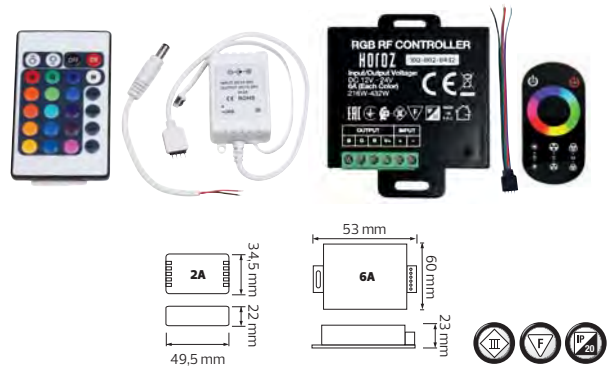

RGB CONTROLLER

	335.00	1504.00
	RGB Controller 2A	RGB Controller 6A
	100-001-0072	100-002-0432
Output Power :	72 W	216 W-432 W
Output Current :	2A/Each Color	6A/Each Color
Input Voltage :	DC 12V-DC 24V	DC 12V-DC 24V
Output Voltage :	DC 12V-DC 24V	DC 12V-DC 24V
35x28 RGB LED Strip :	15 Meters with 60 Leds/Meter	45 Meters with 60 Leds/Meter
50x50 RGB LED Strip :	5 Meters with 60 Leds/Meter	15 Meters with 60 Leds/Meter
Type :	IR	RF