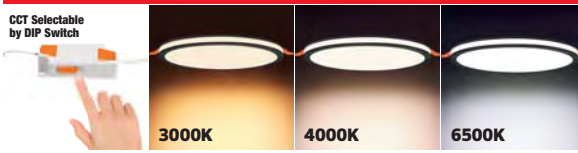

HOROZ

ELECTRIC

LED Downlight

PAULA 3 CCT

- 100-265V / 50-60Hz
- Average Life: 30.000 Hrs
- 3 CCT

CCT ADJUSTABLE

CCT Selectable by DIP Switch

WHITE

BLACK

ADJUSTABLE CUT HOLE