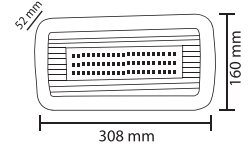

3444.00

KANU

084 043 0008

- 220-240V / 50-60Hz
- 6000K
- 280 lm
- 3.7V 2400mAh Rechargeable Ni-Cd Battery
- Average Life: 20,000 Hrs
- Selectable 2 Modes Available: Maintained & Non-Maintained
- Duration Time: 3 Hours
- Stickers included

Recessed+Surface Mounting Available

- EXIT & SAFETY
- RECHARGEABLE
- EMERGENCY
- AUTOMATIC LIGHT-UP

3190.00

HENRY

084 034 0005

- 220-240V / 50-60Hz
- 6400K
- 200 lm
- 3.6V 1000mAh Rechargeable Ni-Cd Battery
- Average Life: 30,000 Hrs
- Duration Time: 3 Hours
- Selectable 2 Modes Available: Maintained & Non-Maintained
- Stickers included

- LED LANTERN
- RECHARGEABLE
- EMERGENCY EXIT
- AUTOMATIC LIGHT-UP

MALDINI

- 220-240V / 50-60Hz
- Average Life: 30,000 Hrs
- Stickers included

- LED LANTERN
- RECHARGEABLE
- EMERGENCY EXIT
- AUTOMATIC LIGHT-UP

1514.00

1745.00

MALDINI-2

MALDINI-3

084-014-0002

084-014-0003

Power	: 13 W	16 W
Luminous Flux	: 330 lm	410 lm
Battery	: 2x4V 0.9Ah Sealed-Acid	2x4V 0.9Ah Sealed-Acid
Duration Time	: 3 Hours	3 Hours
Size (mm)	: A: 245 B: 75 C: 45	A: 325 B: 75 C: 45