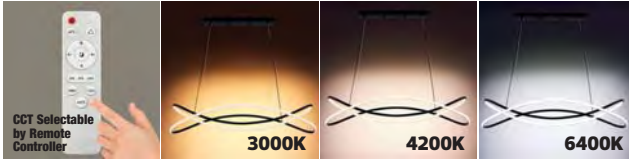

HOROZ ELECTRIC

LED Suspension Light

8102.00

MONARCH-100 3 CCT

- 160-265V / 50-60Hz
- Average Life: 30.000 Hrs
- 3 CCT
- 7000 lm

019 079 0100

DAYLIGHT 50W

COOL WHITE 100W

WARM WHITE 50W

CCT ADJUSTABLE

BLACK