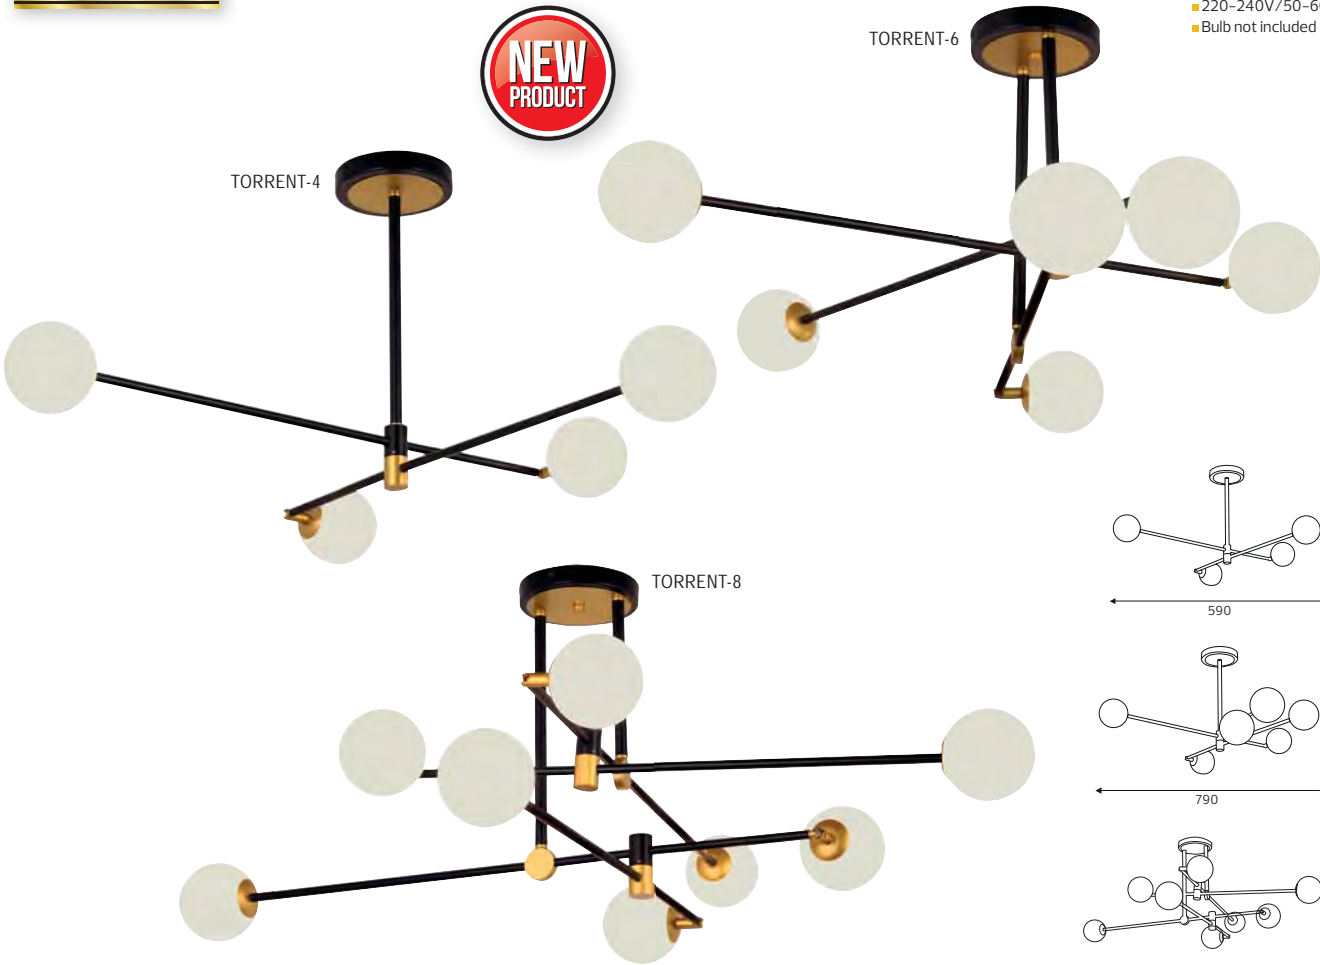

TORRENT

BLACK+GOLD

- 220-240V/50-60Hz
- Bulb not included