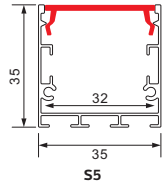

SILVER	748.00	1125.00		2150.00	3226.00	
	PROFILE-S4	PROFILE-S4	PROFILE-BS4	PROFILE-S5	PROFILE-S5	PROFILE-BS5
	120-002-1004	120-002-0004	120-002-0014	120-002-1005	120-002-0005	120-002-0015
Lenght	: 2M	3M	3M	2M	3M	3M
Body Color	: SILVER/BLACK	SILVER/BLACK	BLACK	SILVER/BLACK	SILVER/BLACK	BLACK
CRNA	783.00	1173.00	316.00	2259.00	3380.00	395.00