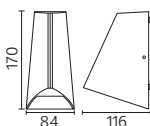

3734.00

SAFARI

075 020 0001

BLACK

- 220-240V / 50-60Hz
- Max. 2x10W LED
- Bulb not included
- Aluminium Body

4198.00

SERVI

076 009 0012

BLACK

WHITE

- 100-240V / 50-60Hz
- 4200K
- 750 lm
- Average Life: 30.000 Hrs

GARDEN LAMP/LED GARDEN LAMP

BLACK

- 220-240V / 50-60Hz
- 4100K
- Average Life: 30.000 Hrs
- Aluminium Body

SALKIM

ZAKKUM

MEŞE

ARDIÇ

2202.00

2866.00

3519.00

2781.00

SALKIM

ZAKKUM

MEŞE

ARDIÇ

076-008-0006

076-005-0006

076-004-0012

076-003-0006

Power	: 6 W	: 6W	: 12 W	: 5.5 W
Luminous Flux	: 180 lm	: 330 lm	: 650 lm	: 245 lm
LED Type	: COB	: SMD	: SMD	: POWER
IP	: 44	: 54	: 54	: 54
Lighting Direction	: Up&Down	: Down	: Up&Down	: Down