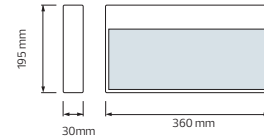

ZOFF

084 019 0001

- 220-240V / 50-60Hz
- 50 lm
- 1.2V 600mAh Rechargeable Ni-Cd Battery
- Average Life: 10,000 Hrs
- Duration Time: 90 minutes

- EXIT & SAFETY
- RECHARGEABLE
- EMERGENCY
- AUTOMATIC LIGHT-UP

3181.00

DURAKIT

084 048 0024

- 11.1V 4400 mAh Rechargeable lithium-ion battery
- All LED Luminaires
- Power Range Between 1W-60W
- Maintained & Non-Maintained Modes