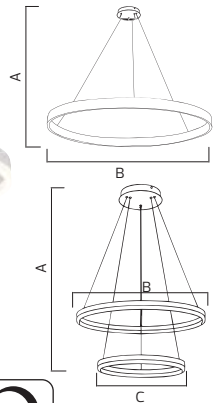

HOROZ ELECTRIC

LED Suspension Light

HARVEY 3 CCT

- 175-265V / 50-60Hz
- Average Life: 30.000 Hrs
- 3 CCT

CCT ADJUSTABLE

- BLACK
- WHITE

3574.00	5920.00	8073.00	9878.00
HARVEY-35 3 CCT	HARVEY-53 3 CCT	HARVEY-70 3 CCT	HARVEY-88 3 CCT
019-083-0035	019-083-0053	019-083-0070	019-083-0088

Power (4000K) :	35 W	53 W	70 W	88 W
Power (3000K) (6500K) :	18 W	26 W	35 W	44 W
Luminous Flux :	2450 lm	3710 lm	4900 lm	6160 lm
Sizes (mm) :	A:1000 B:400	A:1000 B:600	A:1000 B:800	A:1200 B:600 C:400

LED SUSPENSION LIGHT