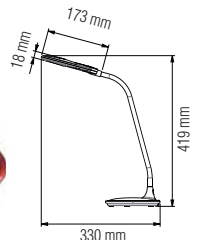

4461.00

IREM

049 011 0005

RED

WHITE

BLACK

- 100-240V / 50-60Hz
- 300 lm
- 4600K
- Average Life: 30.000 Hrs