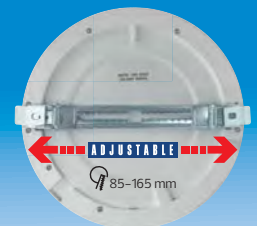

☀ Day&Night motion sensor mode

☾ Night motion sensor mode

Recessed

Surface Mounting

PIR Sensor

360°

Built-in Photocell & PIR Sensor

MATILDA 3 CCT

- 100-265V / 50-60Hz
- Average Life: 25.000 Hrs
- 3 CCT