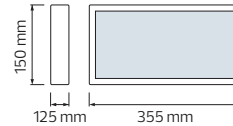

- EXIT & SAFETY
- RECHARGEABLE
- EMERGENCY
- AUTOMATIC LIGHT-UP