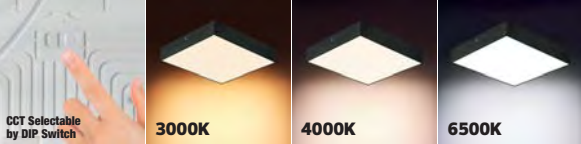

CCT ADJUSTABLE

BLACK

WHITE

- 160-265V / 50-60Hz
- Average Life: 30.000 Hrs
- 3 CCT

PLASTIC