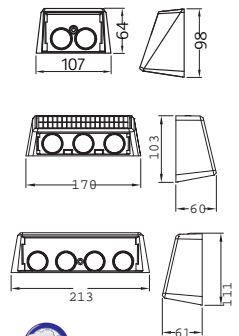

CCT ADJUSTABLE

1117.00

1414.00

1921.00

MALIBU-43 CCT

MALIBU-63 CCT

MALIBU-83 CCT

078-017-0004

078-017-0006

078-017-0008

Power	:	4 W	6 W	8 W
Luminous Flux	:	30 lm	50 lm	85 lm
Battery	:	3.2V 600mAh Lifepo4	3.2V 1200mAh Lifepo4	3.2V 1800mAh Lifepo4
Solar Power	:	4.5V/150mA	4.5V/400mA	4.5V/500mA