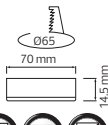

LUNA

- 220-220V / 50-60Hz
- Average Life: 20.000 Hrs
- 210 lm
- 4200K
- Recessed+Surface Mounting Available

016 041 0003

WHITE