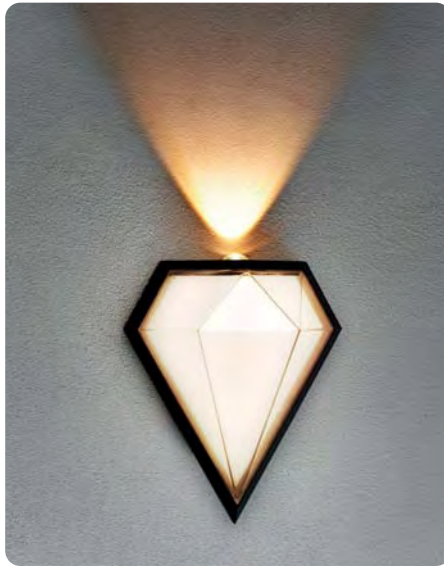

3227.00

CARAT

- 85-265V 50-60Hz
- 4200K
- 925 lm
- Average Life: 30.000 Hrs

BLACK

076 071 0012

LED GARDEN LAMP

1109.00

FACTOR-2

- 85-265V /50-60Hz
- 4200K
- 170 lm
- Average Life: 30.000 Hrs

BLACK

WHITE

076 075 0002