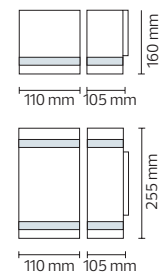

Power	: Max. 10W LED	Max. 2x10W LED	Max. 10W LED	Max. 2x10W LED
Lighting Direction	: Down	Up&Down	Down	Up&Down