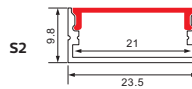

PROFILE

SURFACE TYPE

0.7mm