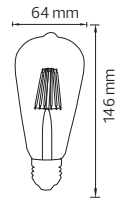

RUSTIC TUBE

- 220-240V / 50-60Hz
- Average Life: 20.000 Hrs
- 2200K