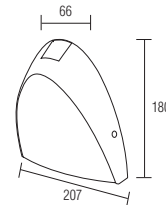

SEGMENT

- 100-265V / 50-60Hz
- 4200K
- 1800 lm
- Average Life: 30.000 Hrs

076 059 0024