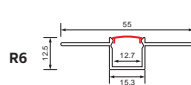

PROFILE

RECESSED TYPE

0.7mm

SILVER	405.00	622.00		1010.00	1529.00		2503.00	3753.00	
	PROFILE-R5	PROFILE-R5	PROFILE-BR5	PROFILE-R6	PROFILE-R6	PROFILE-BR6	PROFILE-R7	PROFILE-R7	PROFILE-BR7
	120-001-1005	120-001-0005	120-001-0015	120-001-1006	120-001-0006	120-001-0016	120-001-1007	120-001-0007	120-001-0017
Lenght	: 2 M	3 M	3 M	2 M	3 M	3 M	2 M	3 M	3 M
Body Color	: SILVER/BLACK	SILVER/BLACK	BLACK	SILVER/BLACK	SILVER/BLACK	BLACK	SILVER/BLACK	SILVER/BLACK	BLACK
CRNA	433.00	645.00	111.00	1068.00	1611.00	136.00	2625.00	3933.00	394.00

ALUMINIUM PROFILE