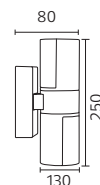

IMPERIAL-1

IMPERIAL-2

076-054-0007

076-054-0014

Power	: 7 W	: 2x7 W
Luminous Flux	: 630 lm	: 1260 lm
Lighting Direction	: Up	: Up&Down

HOROZ ELECTRIC

LED Garden Lamp

4367.00