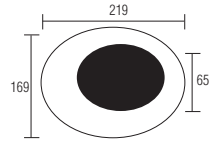

HOROSZ ELECTRIC

LED Garden Lamp

1349.00

CLEMENT

- 100-265V / 50-60Hz
- 4200K
- 1800 lm
- Average Life: 30.000 Hrs

076 062 0024

WHITE

BLACK