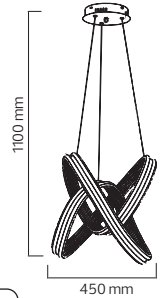

HOROZ ELECTRIC

LED Suspension Light

12213.00

JOLLY 3 CCT

- 175-265V / 50-60Hz
- Average Life: 30.000 Hrs
- 11760 lm
- 3 CCT

019 081 0168

DAYLIGHT **84W**

COOL WHITE **168W**

WARM WHITE **84W**

CCT ADJUSTABLE

CCT Selectable by Remote Controller

3000K Warm White	4000K Neutral White	6500K Daylight

- **BLACK**
- **WHITE**
- **CHAMPAGNE**

LED SUSPENSION LIGHT