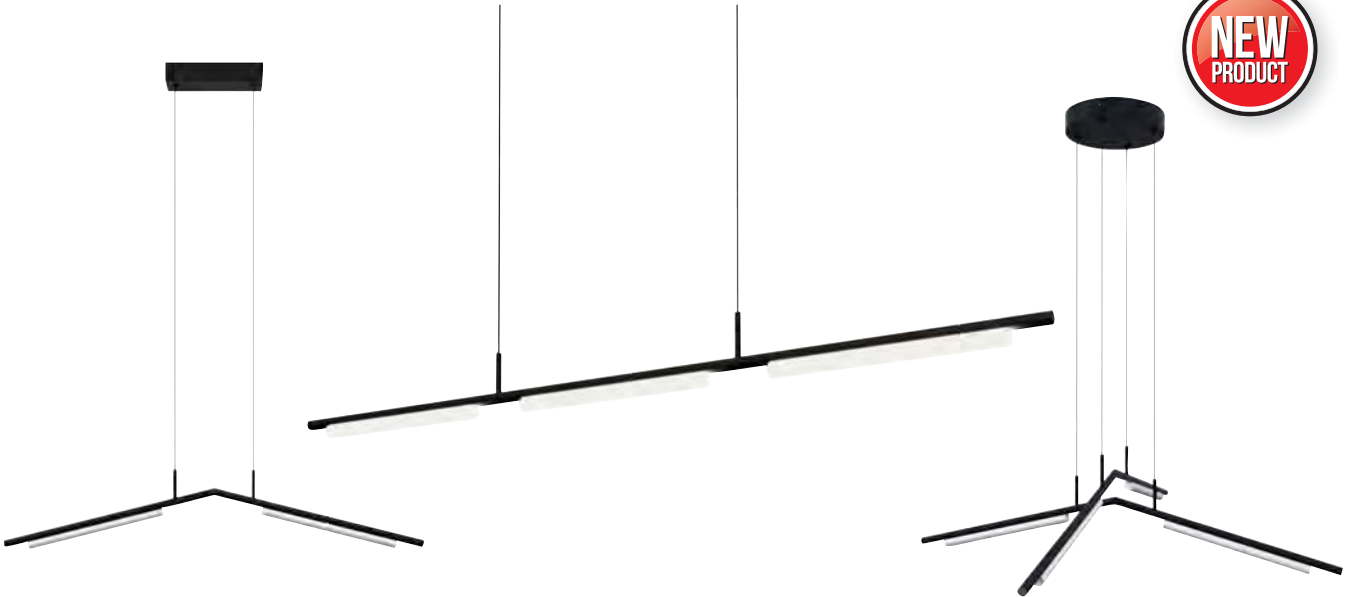

COOL WHITE 100W

WARM WHITE 50W

CCT ADJUSTABLE

BLACK

LED SUSPENSION LIGHT

EDMOND

- 175-265V / 50-60Hz
- Average Life: 30.000 Hrs
- 4000K

BLACK