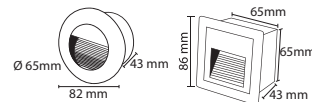

HOROZ ELECTRIC

LED Recessed Sensor Lamp / LED Inground & Recessed Lamp

1057.00

DIAMOND

- 180-265V / 50-60Hz
- 70 lm
- 4200K
- Average Life: 30.000 Hrs

WHITE

BLACK

079 026 0001

HOROZ ELECTRIC

LED Recessed Sensor Lamp LED Inground & Recessed Lamp Recessed Lamp

732.00

ICON-R

079 031 0003

732.00

ICON-S

079 032 0003

WHITE

BLACK

- 100-265V / 50-60Hz
- 58 lm
- 3000K
- Average Life: 30.000 Hrs

YOGA

WHITE

BLACK

- 100-265V / 50-60Hz
- 58 lm
- 3000K
- Average Life: 30.000 Hrs

732.00

YOGA-V1

1221.00

YOGA-V2

732.00

YOGA-H1

079-033-0001

079-033-0002

079-034-0001

Power	: 3 W	: 3 W	: 3 W
Luminous Flux	: 58 lm	: 58 lm	: 58 lm