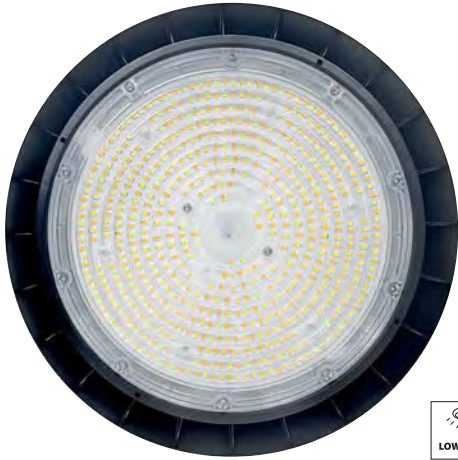

HOROZ ELECTRIC

LED Ufo High Bay Lamp

14355.00

MAGNUS-200 3 CCT

- 100-277V / 50-60Hz
- 30.000 lm
- Average Life: 50.000 Hrs
- 3 CCT
- 1-10V Dimmer

063 012 0200

CCT ADJUSTABLE

DIP SWITCH POWER ADJUSTABLE IN 3 GEARS

LED UFO HIGH BAY LAMP

MYRA 3 CCT

- 100-265V / 50-60Hz
- Average Life: 30.000 Hrs
- 3 CCT