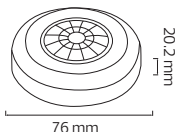

1094.00

MONDEO

088 001 0010

WHITE

- Detection Range: 360°
- Detection Source: 220-240V/AC
- Power Frequency: 50/60Hz
- Rated Load: Max. 400W
- Detection Distance: 8m Max (-24°C)
- Time Delay: Min. 10sec ± 3sec Max. 15min ± 2min
- Ambient Light: <3-2000LUX (adjustable)
- Installation Height: 2.2-4m
- Detection Motion Speed: 0.6-1.5m/s