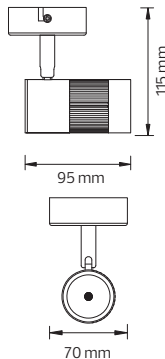

WHITE

BLACK

- 100-240V / 50-60Hz
- Average Life: 40.000 Hrs
- 500 lm
- 4200K
- Beam Angle: 53°