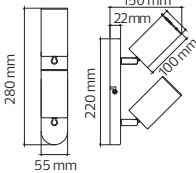

JOKER

- 220-240V / 50-60Hz
- Bulb not included
- Max. 10W LED

BLACK

WHITE

1164.00

JOKER-1

015-038-0001

2205.00

JOKER-2

015-038-0002

3086.00

JOKER-4

015-038-0004

2975.00

JOKER-3

015-038-0003

3776.00

JOKER-5

015-038-0005

3888.00

JOKER-6

015-038-0006

JOKER-1

JOKER-2

JOKER-3

JOKER-4

JOKER-5

JOKER-6