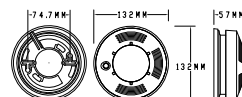

1094.00

MONDEO

088 001 0010

WHITE

- Detection Range: 360°
- Detection Source: 220-240V/AC
- Power Frequency: 50/60Hz
- Rated Load: Max. 400W
- Detection Distance: 8m Max (-24°C)
- Time Delay: Min. 10sec ± 3sec Max. 15min ± 2min
- Ambient Light: <3-2000LUX (adjustable)
- Installation Height: 2.2-4m
- Detection Motion Speed: 0.6-1.5m/s

1256.00

ROVER

088 001 0011

WHITE

- Detection Angle: 360°
- Detection Source: 220-240V/AC
- Power Frequency: 50/60Hz
- Rated Load: Max. 800W
- Detection Distance: 6m Max (-24°C)
- Time Delay: Min. 10sec ± 3sec Max. 15min ± 2min
- Ambient Light: <3-2000LUX (adjustable)
- Installation Height: 2.2-4m
- Detection Motion Speed: 0.6-1.5m/s

1570.00

POLO

088 001 0007

WHITE

- Operation Voltage: 220-240V / 50-60Hz
- Detection Distance: 1-8 m (radius) adjustable
- Time-delay: Min. 10 sec ± 3 sec Max. 12 min ± 1 min
- Ambient Light: < 3 - 2000Lux (adjustable)
- Rated Load: Max 1200W
- Detection Motion Speed: 0,6-1,5 m/s

1086.00

SMART

088 001 0005

WHITE

- Operation Voltage: 220-240V / 50-60Hz AC
- Rated Load: Max.1200W
- Detection Distance: 6m Max. (-24°C)
- Time-delay: 10s to 7 min (adjustable)
- Ambient Light: 10LUX / 2000LUX (choice)

CAMARO

088 006 0001

WHITE

- Detection Range: 360°
- Max. 60W LED
- Power Source: 220V/50-60Hz
- Power Frequency: 50/60Hz
- Rated Load: <60W
- Detection Distance: 6m max (-24°C)
- Time-Delay: 10Sec - 5Min. (adjustable)
- Light-control: <10LUX->2000LUX (adjustable)

AURIS

087 002 0001

WHITE