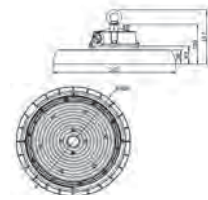

HOROZ ELECTRIC

LED Ufo High Bay Lamp

14355.00

MAGNUS-200 3 CCT

- 100-277V / 50-60Hz
- 30.000 lm
- Average Life: 50.000 Hrs
- 3 CCT
- 1-10V Dimmer

063 012 0200

CCT ADJUSTABLE

DIP SWITCH POWER ADJUSTABLE IN 3 GEARS