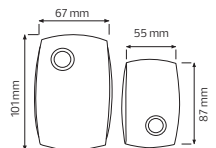

BLUE

ANTHRACITE

- Power Source: Emitter - 12V DC
- Working frequency: 433MHz
- Distance: 100m (open position)
- Sound level: 80 db max
- Sound type: 36 songs optional