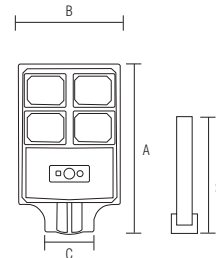

COMPACT PRO

- 3.2V DC
- Average Life: 50.000 Hrs
- 6400K
- Duration Time 12-15 Hours
- Charge&Discharge: >1500 times
- Charging Time: 4-6 Hours (Cloudy 1 day, Rainy 2 days)
- Installation Height: 2-3m

BLACK

POLE INCLUDED

2896.00

3426.00

3962.00

	074-010-1020	074-010-1030	074-010-1040
Power	20 W	30 W	40 W
Luminous Flux	150 lm	190 lm	400 lm
Battery	3.2V,3Ah Lithium Iron Phosphate	3.2V,3Ah Lithium Iron Phosphate	3.2V,3.6Ah Lithium Iron Phosphate
Solar Panel	Polycrystalline Silicon 5V/2W	Polycrystalline Silicon 5V/3W	Polycrystalline Silicon 5V/5W
Street Lamp Sizes (mm)	A:273 B:165 C:55	A:333 B:165 C:55	A:393 B:165 C:55

COMBAT

- 3.2V DC
- Average Life: 50.000 Hrs
- 6400K
- Duration Time 12-15 Hours
- Charge&Discharge: >1500 times
- Charging Time: 4-6 Hours (Cloudy 1 day, Rainy 2 days)
- Remote Control: 8-10m
- With 2x1.2m Pole

BLACK

10199.00

POLE

130 001 0001

■ Pole for Combat

7685.00

9334.00

12325.00

	COMBAT-150	COMBAT-200	COMBAT-250
	074-011-0150	074-011-0200	074-011-0250
Power	150 W	200 W	250 W
Luminous Flux	1400 lm	1700 lm	2400 lm
Battery	3x3.2V,10Ah Lithium Iron Phosphate	4x3.2V,15Ah Lithium Iron Phosphate	5x3.2V,20Ah Lithium Iron Phosphate
Solar Panel	Polycrystalline Silicon 6V/8W	Polycrystalline Silicon 6V/12W	Polycrystalline Silicon 6V/16W
Installation Height	3 Meters	3.5 Meters	4 Meters
Irradiation Area	30m²	60m²	90m²
Street Lamp Sizes (mm)	A: 415 B:127	A: 462 B:127	A: 510 B:127