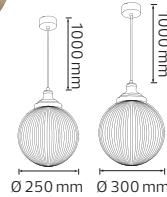

AMBER

TITANIUM

- 250V~/4A
- Max. 60W
- Glass