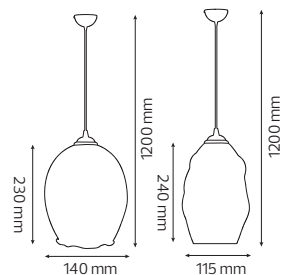

COPPER

CHROME

- 250V~/4A
- Max. 60W
- Glass