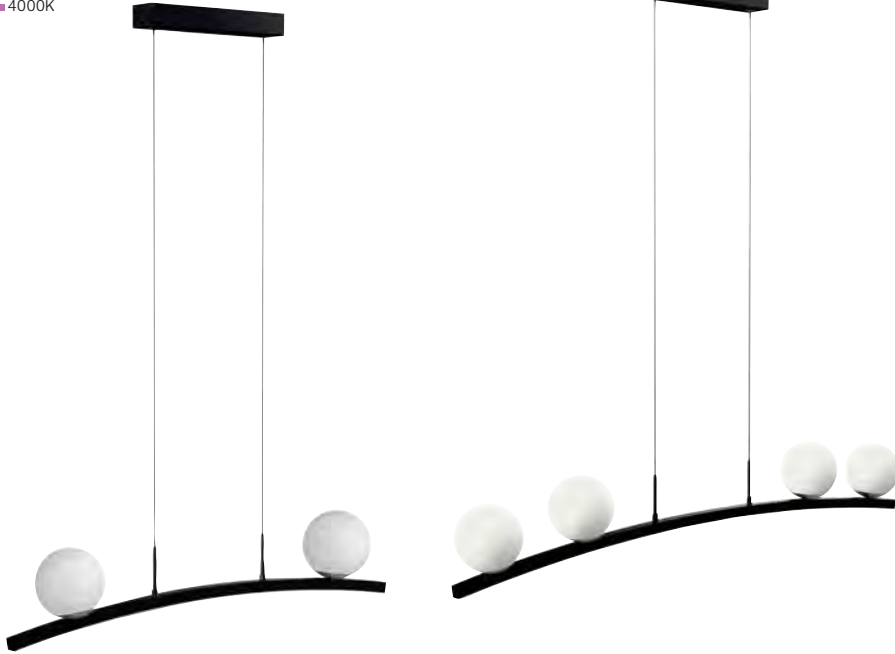

INVICTA

- 175-265V / 50-60Hz
- Average Life: 30.000 Hrs
- 4000K

BLACK