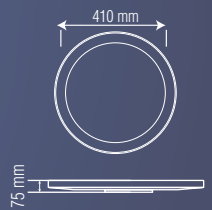

4017.00

TERRA 3 CCT

- 160-265V / 50-60Hz
- Average Life: 20.000 Hrs
- 2800 lm
- 3 CCT

027 022 0048

CCT ADJUSTABLE

CCT Selectable by Driver DIP Switch

3000K

4500K

6000K

WHITE

LED SENSOR DECORATIVE CEILING LAMP

4017.00

RAPSODY 3 CCT

- 160-265V / 50-60Hz
- Average Life: 20.000 Hrs
- 3720 lm
- 3 CCT

027 023 0048

CCT ADJUSTABLE

CCT Selectable by Driver DIP Switch

3000K

4500K

6000K

WHITE