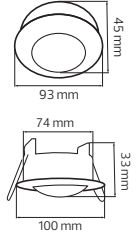

1167.00

MUSTANG-1

088 002 0001

Surface and Recessed installation available

WHITE

BLACK

- Operation Voltage: 110-240V / 50-60Hz
- Rated Load For LED: Max 300W
- Detection Distance: 6m Max. (-24°C)
- Time-delay: 10 sec - 7 min. (Adjustable)
- Ambient Light: < 10LUX - Daylight (Adjustable)

1229.00

MUSTANG-2

088 002 0002

Surface and Recessed installation available

WHITE

BLACK

- Operation Voltage: 110-240V / 50-60Hz
- Rated Load For LED: Max 300W
- Detection Distance: 6m Max. (-24°C)
- Time-delay: 10 sec - 7 min. (Adjustable)
- Ambient Light: < 10LUX - Daylight (Adjustable)

1051.00

DUSTER

088 003 0001

WHITE

BLACK

- Detection Range: 360°
- Detection Source: 110-240V/AC
- Power Frequency: 50/60Hz
- Rated Load For LED: Max. 200W
- Detection Distance: 6m Max (-24°C)
- Time Delay: 10 sec - 7 min. (Adjustable)
- Ambient Light: < 10LUX - Daylight (Adjustable)
- Installation Height: 2.2-4m
- Detection Motion Speed: 0.6-1.5m/s

863.00

SANDERO

088 004 0001

WHITE

BLACK

- Detection Range: 360°
- Detection Source: 110-240V/AC
- Power Frequency: 50/60Hz
- Rated Load For LED: Max. 60W
- Detection Distance: 4m-10m Max (-24°C)
- Time Delay: 10 sec - 7 min. (Adjustable)
- Ambient Light: < 10LUX - Daylight (Adjustable)
- Installation Height: 2.2-4m
- Detection Motion Speed: 0.6-1.5m/s
- Detection Angle: Wall type 120° / Ceiling Type 360°

868.00

NAVARA

088 005 0001

WHITE

BLACK

- Detection Range: 360°
- Detection Source: 110-240V/AC
- Power Frequency: 50/60Hz
- Rated Load For LED: Max. 60W
- Detection Distance: 8m Max (-24°C)
- Time Delay: 10 sec - 7 min. (Adjustable)
- Ambient Light: < 10LUX - Daylight (Adjustable)
- Installation Height: 2.2-4m
- Detection Motion Speed: 0.6-1.5m/s
- Detection Angle: Wall type 120° / Ceiling Type 360°