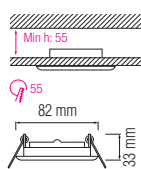

KAMELYA

CHROME 181.00

MAT CHROME 181.00

015 025 0050

BLACK 149.00

WHITE 149.00

GOLDEN 181.00

- Lamp holder not included
- Max. 10W LED