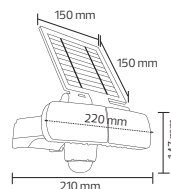

ARMOR-8

072 001 0008

- 3.7V DC
- 600 lm
- 6400K
- 2x1.5Ah Li-ion Battery
- Continuous Working Time: 1.5 Hrs
- Charging Time: 6-8 Hrs
- 5V 2.5W 500mA Polysilicon Solar Panel
- Average Life: 50.000 Hrs
- 180° (right-left) & 90° (up-down) rotatable Double Light Source
- 360° rotatable & 5 steps (30°-38°-45°-53°-60°) adjustable Solar Panel

BLACK