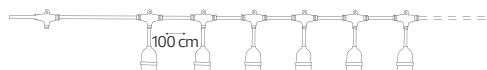

1994.00

2393.00

CARNAVAL-1

CARNAVAL-2

022-001-0001

022-001-0002

Watt (Linked Sets) :	Max. 750W	Max. 1500W
Cable :	2*0,75mm²	2*1,5mm²