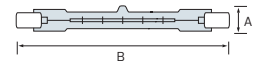

- 220-240V / 50-60Hz
- Average Life: 8.000 Hrs

TUBE-5

	178.00	213.00	254.00	340.00
	TUBE-5	TUBE-5	TUBE-5	TUBE-5
	004-001-0008	004-001-0013	004-001-0021	004-001-0028
Power :	8 W	13 W	21 W	28 W
Luminous Flux :	400lm	1045lm	1660lm	2350lm
Length (mm) :	L: 300	L: 530	L: 860	L: 1160

TUBE-8

	170.00	186.00	203.00	244.00
	TUBE-8	TUBE-8	TUBE-8	TUBE-8
	004-003-0010	004-003-0015	004-003-0018	004-003-0036
Power :	10 W	15 W	18 W	36 W
Luminous Flux :	360 lm	740 lm	975 lm	2400 lm
Length (mm) :	L: 347	L: 450	L: 600	L: 1200

- Average Life: 2.000 Hrs

	216.00	114.00	129.00
	GU10 CLOSED	JCDR OPEN	JCDR CLOSED
	220-240V/50-60 Hz	220-240V/50-60 Hz	220-240V/50-60 Hz
Power :	50 W	50 W	50 W
Luminous Flux :	340 lm	650 lm	550 lm
Lamp Holder :	GU10	GU5.3	GU5.3

Halogen Lamp

- Average Life: 2.000 Hrs

	120.00	126.00	165.00
	78 mm	118 mm	189 mm
	220-240V/50-60 Hz	220-240V/50-60 Hz	220-240V/50-60 Hz
Power :	150W	300 W / 500W	1000W
Luminous Flux :	2900 lm	4000 lm / 7500 lm	18000 lm
Sizes (mm) :	A: 10 B: 78	A: 13 B: 118	A: 13 B: 189

- Average Life: 2.000 Hrs

	48.00	88.00
	JC G4	JC G4 WHITE
	12V AC	12V AC
Power :	20 W	20 W
Luminous Flux :	250 lm	200 lm

- Average Life: 2.000 Hrs

	115.00	161.00	161.00
	G9 CLEAR	G9 WHITE	G9 FROST
	220-240V/50-60 Hz	220-240V/50-60 Hz	220-240V/50-60 Hz
Power :	25 W / 40W	40W	40W
Luminous Flux :	270 lm / 500 lm	500 lm	500 lm