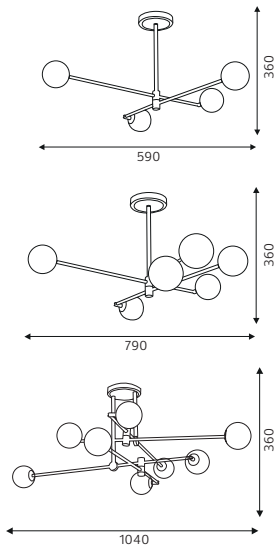

TORRENT

BLACK+GOLD

- 220-240V/50-60Hz
- Bulb not included