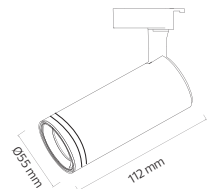

WHITE

BLACK

- 220-240V / 50-60Hz
- Max. 10W LED
- Bulb not included