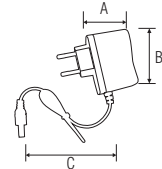

VITA

■ Input Voltage: AC 100-240V / 50-60Hz
■ Output Voltage: DC 12V

174.00	226.00	263.00	337.00
VITA-10	VITA-25	VITA-36	VITA-60
082-006-0001	082-006-0002	082-006-0003	082-006-0005

Power	10W	25W	36W	60W
Output Current	1A	2A	3A	5A
Sizes	A: 29 B: 73 C: 90	A: 32 B: 80 C: 93	A: 41 B: 65 C: 90	A: 47 B: 67 C: 105

VIPA

■ Input Voltage: AC 176-264V / 50-60Hz
■ Output Voltage: DC 12V

ULTRA SLIM CASE

335.00	369.00	531.00	645.00	741.00	862.00
VIPA-12	VIPA-24	VIPA-36	VIPA-48	VIPA-60	VIPA-72
082-002-0012	082-002-0024	082-002-0036	082-002-0048	082-002-0060	082-002-0072

Output Power	12 W	24 W	36 W	48 W	60 W	72 W
Output Current	1A	2A	3A	4A	5A	6A
28x35 SMD LED Strip	3m	5m	7m	8m	11m	14m
50x50 SMD LED Strip	1m	1.5m	2m	3m	4m	5m
Length (mm)	L: 120	L: 160	L: 220	L: 280	L: 310	L: 320

VESTA

■ Input Voltage: AC 176-264V / 50-60Hz
■ Output Voltage: DC 12V

WATERPROOF

852.00	1069.00	1262.00	1552.00	2030.00	2683.00	2946.00
VESTA-18	VESTA-25	VESTA-45	VESTA-60	VESTA-100	VESTA-150	VESTA-200
083-001-0018	083-001-0025	083-001-0045	083-001-0060	083-001-0100	083-001-0150	083-001-0200

Output Power	18 W	25 W	45 W	60 W	100 W	150 W	200 W
Output Current	1.5 A	2A	3.75 A	5A	8.5 A	12.5A	17A
Protection Class	II	II	II	II	I	I	I
28x35 SMD LED Strip	3.5m	5m	8m	12m	20m	30m	40m
50x50 SMD LED Strip	1.2m	1.7m	2.5m	4m	6.5m	10m	13m
1.5W LED Module Strip	12	16	30	40	66	100	133
Size (mm)	A: 186 B: 20 C: 20	A: 186 B: 20 C: 20	A: 307 B: 20 C: 20	A: 307 B: 20 C: 20	A: 220 B: 51 C: 32	A: 230 B: 65 C: 32	A: 252 B: 70 C: 45