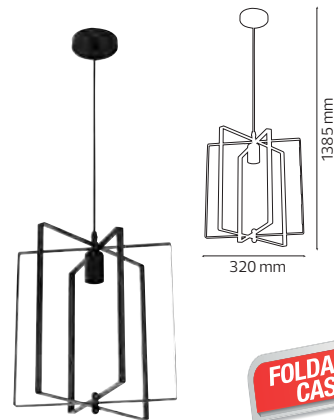

2791.00

NOBEL

021 013 0001