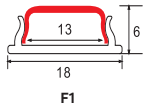

CORNER TYPE

FILEXIBLE TYPE