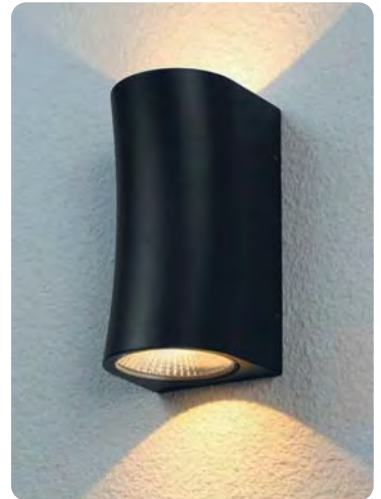

BLACK

- 220-240V / 50-60Hz
- Max. 2x10W LED
- Bulb not included
- Aluminium Body