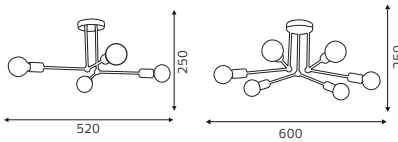

019 019 0045

CHROME

- 180-240V / 50-60Hz
- Average Life: 50.000 Hrs
- 3964 lm
- 4000K

LORENZO

- 220-240V/50-60Hz
- Bulb not included

BLACK

GOLDEN

3371.00	4832.00
LORENZO-4	LORENZO-6
021-025-0004	021-025-0006