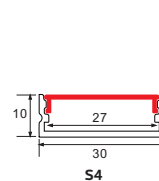

SILVER	748.00	1125.00		2150.00	3226.00	
	PROFILE-S4	PROFILE-S4	PROFILE-BS4	PROFILE-S5	PROFILE-S5	PROFILE-BS5
	120-002-1004	120-002-0004	120-002-0014	120-002-1005	120-002-0005	120-002-0015
Lenght	: 2M	3M	3M	2M	3M	3M
Body Color	: SILVER/BLACK	SILVER/BLACK	BLACK	SILVER/BLACK	SILVER/BLACK	BLACK
CRNA	783.00	1173.00	316.00	2259.00	3380.00	395.00