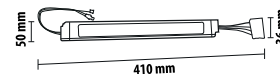

DURAKIT-U

084 049 0024

- 11.1V 4400 mAh Rechargeable lithium-ion battery
- Power Range Between 1W-60W
- Maintained & Non-Maintained Modes