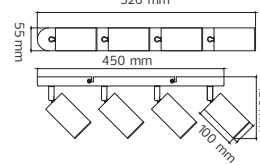

JOKER

- 220-240V / 50-60Hz
- Bulb not included
- Max. 10W LED

BLACK

WHITE

1164.00

JOKER-1

015-038-0001

2205.00

JOKER-2

015-038-0002

3086.00

JOKER-4

015-038-0004

2975.00

JOKER-3

015-038-0003

3776.00

JOKER-5

015-038-0005

3888.00

JOKER-6

015-038-0006

JOKER-1

JOKER-2

JOKER-3

JOKER-4

JOKER-5

JOKER-6