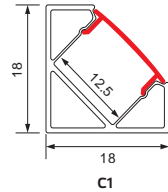

PROFILE

0.7mm

CORNER TYPE

FILEXIBLE TYPE