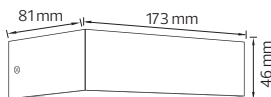

2334.00

ANDIZ

076 037 0009