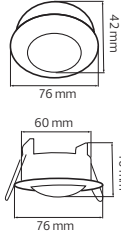

1167.00

MUSTANG-1

088 002 0001

Surface and Recessed installation available

WHITE

BLACK

- Operation Voltage: 110-240V / 50-60Hz
- Rated Load For LED: Max 300W
- Detection Distance: 6m Max. (-24°C)
- Time-delay: 10 sec - 7 min. (Adjustable)
- Ambient Light: < 10LUX - Daylight (Adjustable)

1229.00

MUSTANG-2

088 002 0002

Surface and Recessed installation available

WHITE

BLACK

- Operation Voltage: 110-240V / 50-60Hz
- Rated Load For LED: Max 300W
- Detection Distance: 6m Max. (-24°C)
- Time-delay: 10 sec - 7 min. (Adjustable)
- Ambient Light: < 10LUX - Daylight (Adjustable)

1051.00

DUSTER

088 003 0001

WHITE

BLACK

- Detection Range: 360°
- Detection Source: 110-240V/AC
- Power Frequency: 50/60Hz
- Rated Load For LED: Max. 200W
- Detection Distance: 6m Max (-24°C)
- Time Delay: 10 sec - 7 min. (Adjustable)
- Ambient Light: < 10LUX - Daylight (Adjustable)
- Installation Height: 2.2-4m
- Detection Motion Speed: 0.6-1.5m/s

863.00

SANDERO

088 004 0001

WHITE

BLACK

- Detection Range: 360°
- Detection Source: 110-240V/AC
- Power Frequency: 50/60Hz
- Rated Load For LED: Max. 60W
- Detection Distance: 4m-10m Max (-24°C)
- Time Delay: 10 sec - 7 min. (Adjustable)
- Ambient Light: < 10LUX - Daylight (Adjustable)
- Installation Height: 2.2-4m
- Detection Motion Speed: 0.6-1.5m/s
- Detection Angle: Wall type 120° / Ceiling Type 360°

868.00

NAVARA

088 005 0001

WHITE

BLACK

- Detection Range: 360°
- Detection Source: 110-240V/AC
- Power Frequency: 50/60Hz
- Rated Load For LED: Max. 60W
- Detection Distance: 8m Max (-24°C)
- Time Delay: 10 sec - 7 min. (Adjustable)
- Ambient Light: < 10LUX - Daylight (Adjustable)
- Installation Height: 2.2-4m
- Detection Motion Speed: 0.6-1.5m/s
- Detection Angle: Wall type 120° / Ceiling Type 360°