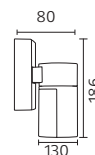

IMPERIAL-1

IMPERIAL-2

076-054-0007

076-054-0014

Power	: 7 W	: 2x7 W
Luminous Flux	: 630 lm	: 1260 lm
Lighting Direction	: Up	: Up&Down

HOROZ ELECTRIC

LED Garden Lamp

4367.00