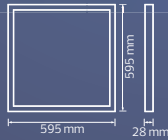

2632.00

ANDROMEDA 3 CCT

056 017 0050

CCT ADJUSTABLE

WHITE

- 170-265V / 50-60Hz
- Average Life: 25.000 Hrs
- 5000 lm
- 3 CCT

BACKLIGHT PANEL

Inside of Product

28 mm

3330.00

SUPERNOVA 3 CCT

056 018 0050

CCT ADJUSTABLE

WHITE

- 170-265V / 50-60Hz
- Average Life: 40.000 Hrs
- 5000 lm
- 3 CCT

Backside of Product

8 mm

LED PANE

HOROZ ELECTRIC

LED Panel/LED Backlight Panel LED Frame panel/Frame Drywall Kit