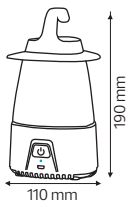

1649.00

CRESPO

084 036 0025

- 5V DC Micro USB
- 550/195/40 lm
- 3.7V 1.8Ah Rechargeable Lithium Battery
- Duration Time: 1.5-5-20 Hours
- Charging Time: 4-6 Hrs
- Average Life: 30.000 Hrs

LED LANTERN

RECHARGEABLE