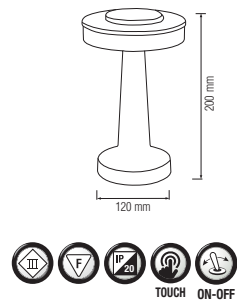

HOROZ ELECTRIC

LED Table Lamp

2012.00

MERIDA 3 CCT

- 100-240V AC/5VDC
- 120 lm
- Duration Time: 4-6 Hours
- Charging Time: 2-3 Hours
- Battery: 3.7V 1800mAh Li-ion
- Average Life: 20.000 Hrs

050 001 0001

- BLACK
- WHITE
- PINK
- GOLD
- LIGHT BLUE
- LIGHT GREEN

LED TABLE LAMP

HOROZ ELECTRIC

LED Table Lamp

1320.00

PRONTO 3 CCT

- 100-240V AC/5VDC
- 30 lm
- Duration Time: 3-4 Hours
- Charging Time: 2-3 Hours
- Battery: 3.7V 1800mAh Li-ion
- Average Life: 20.000 Hrs

050 002 0001

- GOLD
- SILVER
- ROSE GOLD