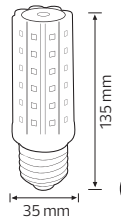

CORN-7

- 170-265V / 50-60Hz
- Average Life: 20.000 Hrs
- 760 lm
- 6400K