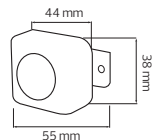

WHITE

BLACK

- Detection Range: 360°
- Detection Source: 110-240V/AC
- Power Frequency: 50/60Hz
- Rated Load For LED: Max. 60W
- Detection Distance: 4m-10m Max (-24°C)
- Time Delay: 10 sec - 7 min. (Adjustable)
- Ambient Light: < 10LUX - Daylight (Adjustable)
- Installation Height: 2.2-4m
- Detection Motion Speed: 0.6-1.5m/s
- Detection Angle: Wall type 120° / Ceiling Type 360°