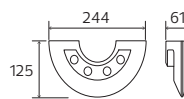

3734.00

SAFARI

075 020 0001

BLACK

- 220-240V / 50-60Hz
- Max. 2x10W LED
- Bulb not included
- Aluminium Body

4198.00

SERVI

076 009 0012

BLACK

WHITE

- 100-240V / 50-60Hz
- 4200K
- 750 lm
- Average Life: 30.000 Hrs

GARDEN LAMP/LED GARDEN LAMP

BLACK

- 220-240V / 50-60Hz
- 4100K
- Average Life: 30.000 Hrs
- Aluminium Body

SALKIM

ZAKKUM

MEŞE

ARDIÇ

2202.00

2866.00

3519.00

2781.00

SALKIM

ZAKKUM

MEŞE

ARDIÇ

076-008-0006

076-005-0006

076-004-0012

076-003-0006

Power	: 6 W	: 6W	: 12 W	: 5.5 W
Luminous Flux	: 180 lm	: 330 lm	: 650 lm	: 245 lm
LED Type	: COB	: SMD	: SMD	: POWER
IP	: 44	: 54	: 54	: 54
Lighting Direction	: Up&Down	: Down	: Up&Down	: Down