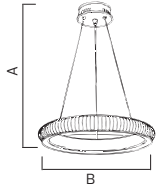

HOROZ ELECTRIC

LED Suspension Light

MORTAL 3 CCT

- 175-265V / 50-60Hz
- Average Life: 30.000 Hrs
- 3 CCT

CCT ADJUSTABLE

- **BLACK**
- **GOLD**

	8327.00	10045.00	16164.00
MORTAL-70 3 CCT			
MORTAL-80 3 CCT			
MORTAL-150 3 CCT			
	019-088-0070	019-088-0080	019-088-0150

Power (4000K)	: 70 W	80 W	150 W
Power (3000K) (6500K)	: 35 W	40 W	75 W
Luminous Flux	: 4900 lm	5600 lm	10500 lm
Sizes (mm)	: A:1000 B:450	A:1000 B:550	A:1100 B:560 C:450

LED SUSPENSION LIGHT