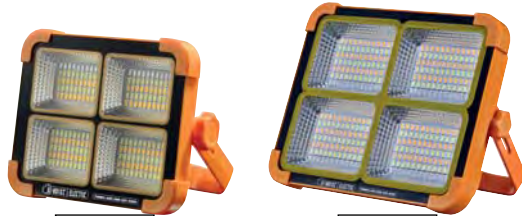

TURBO 3 CCT

- 3.7V DC
- Average Life: 25.000 Hrs
- 3000K-4200K-6400K

CCT ADJUSTABLE

CCT Selectable by DIP Switch

3000K

4500K

6000K

DIMMABLE