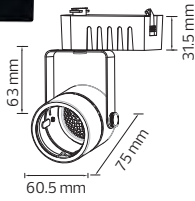

544.00

DAKAR

115 001 0001