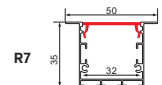

PROFILE

RECESSED TYPE

0.7mm

SILVER	405.00	622.00		1010.00	1529.00		2503.00	3753.00	
	PROFILE-R5	PROFILE-R5	PROFILE-BR5	PROFILE-R6	PROFILE-R6	PROFILE-BR6	PROFILE-R7	PROFILE-R7	PROFILE-BR7
	120-001-1005	120-001-0005	120-001-0015	120-001-1006	120-001-0006	120-001-0016	120-001-1007	120-001-0007	120-001-0017
Lenght	: 2 M	3 M	3 M	2 M	3 M	3 M	2 M	3 M	3 M
Body Color	: SILVER/BLACK	SILVER/BLACK	BLACK	SILVER/BLACK	SILVER/BLACK	BLACK	SILVER/BLACK	SILVER/BLACK	BLACK
CRNA	433.00	645.00	111.00	1068.00	1611.00	136.00	2625.00	3933.00	394.00

ALUMINIUM PROFILE