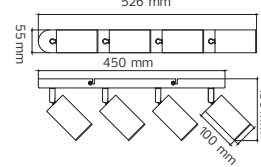

JOKER

- 220-240V / 50-60Hz
- Bulb not included
- Max. 10W LED

BLACK

WHITE

1164.00

JOKER-1

015-038-0001

2205.00

JOKER-2

015-038-0002

3086.00

JOKER-4

015-038-0004

2975.00

JOKER-3

015-038-0003

3776.00

JOKER-5

015-038-0005

3888.00

JOKER-6

015-038-0006

JOKER-1

JOKER-2

JOKER-3

JOKER-4

JOKER-5

JOKER-6