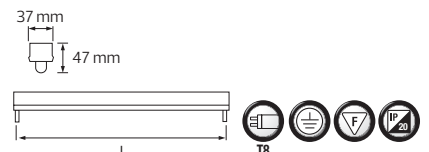

TUBOFIX

- 175-250V / 50-60Hz
- For 60/120 cm double side energized LED Tubes
- LED Tube not included

	229.00	308.00	294.00	392.00
	TUBOFIX-60	TUBOFIX-60D	TUBOFIX-120	TUBOFIX-120D
	061-001-0060	061-001-2060	061-001-0120	061-001-2120
Power	Max. 20W	Max. 2x20W	Max. 40W	Max. 2x40W
Lamp Holder	T8	2xT8	T8	2xT8
Length (mm)	L: 616	L: 616	L: 1226	L: 1226