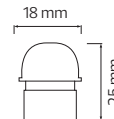

SMART

088 001 0005

WHITE

- Operation Voltage: 220-240V / 50-60Hz AC
- Rated Load: Max.1200W
- Detection Distance: 6m Max. (-24°C)
- Time-delay: 10s to 7 min (adjustable)
- Ambient Light: 10LUX / 2000LUX (choice)