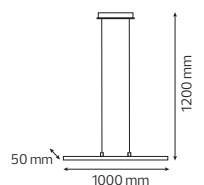

CHROME

- 180-240V/50-60Hz
- Average Life: 30.000 Hrs
- 1800 lm
- 4000K