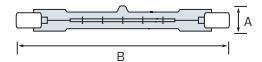

- 220-240V / 50-60Hz
- Average Life: 8.000 Hrs

TUBE-5

	196.00	234.00	280.00	374.00
	TUBE-5	TUBE-5	TUBE-5	TUBE-5
	004-001-0008	004-001-0013	004-001-0021	004-001-0028
Power :	8 W	13 W	21 W	28 W
Luminous Flux :	400lm	1045lm	1660lm	2350lm
Length (mm) :	L: 300	L: 530	L: 860	L: 1160

TUBE-8

	187.00	204.00	224.00	268.00
	TUBE-8	TUBE-8	TUBE-8	TUBE-8
	004-003-0010	004-003-0015	004-003-0018	004-003-0036
Power :	10 W	15 W	18 W	36 W
Luminous Flux :	360 lm	740 lm	975 lm	2400 lm
Length (mm) :	L: 347	L: 450	L: 600	L: 1200

- Average Life: 2.000 Hrs

	216.00	114.00	142.00
	GU10 CLOSED	JCDR OPEN	JCDR CLOSED
	220-240V/50-60Hz	220-240V/50-60Hz	220-240V/50-60Hz
Power :	50 W	50 W	50 W
Luminous Flux :	340 lm	650 lm	550 lm
Lamp Holder :	GU10	GU5.3	GU5.3

Halogen Lamp

- Average Life: 2.000 Hrs

	138.00	132.00	181.00
	78 mm	118 mm	189 mm
	220-240V/50-60Hz	220-240V/50-60Hz	220-240V/50-60Hz
Power :	150W	300 W / 500W	1000W
Luminous Flux :	2900 lm	4000 lm / 7500 lm	18000 lm
Sizes (mm) :	A: 10 B: 78	A: 13 B: 118	A: 13 B: 189

- Average Life: 2.000 Hrs

	53.00	97.00
	JC G4	JC G4 WHITE
	12V AC	12V AC
Power :	20 W	20 W
Luminous Flux :	250 lm	200 lm

- Average Life: 2.000 Hrs

	127.00	177.00	177.00
	G9 CLEAR	G9 WHITE	G9 FROST
	220-240V/50-60Hz	220-240V/50-60Hz	220-240V/50-60Hz
Power :	25 W / 40W	40W	40W
Luminous Flux :	270 lm / 500 lm	500 lm	500 lm