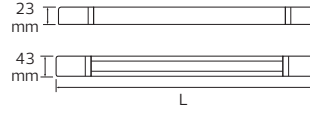

IRMAK

- 170-265V / 50-60Hz
- Average Life: 30.000 Hrs
- 6400K

	725.00	1160.00	1523.00
	IRMAK-18	IRMAK-36	IRMAK-45
	059-004-0018	059-004-0036	059-004-0045
Power	: 18 W	: 36 W	: 45 W
Luminous Flux	: 1440 lm	: 2880 lm	: 3600 lm
Length (mm)	: L: 650	: L: 1260	: L: 1560