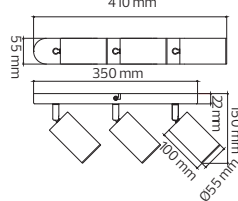

JOKER

- 220-240V / 50-60Hz
- Bulb not included
- Max. 10W LED

BLACK

WHITE

1164.00

JOKER-1

015-038-0001

2205.00

JOKER-2

015-038-0002

3086.00

JOKER-4

015-038-0004

2975.00

JOKER-3

015-038-0003

3776.00

JOKER-5

015-038-0005

3888.00

JOKER-6

015-038-0006

JOKER-1

JOKER-2

JOKER-3

JOKER-4

JOKER-5

JOKER-6