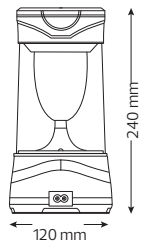

ROMARIO

084 022 0010

- 220-240V AC / 12V DC
- 360 lm
- 4V 1600mAh Rechargeable Sealed-Acid Battery
- Duration Time:
  - 1 Hour for Strong Light
  - 25 Hours for Weak Light
- Average Life: 30.000 Hrs

SOLAR

RECHARGEABLE