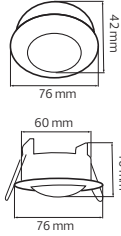

1167.00

MUSTANG-1

088 002 0001

WHITE

BLACK

- Operation Voltage: 110-240V / 50-60Hz
- Rated Load For LED: Max 300W
- Detection Distance: 6m Max. (-24°C)
- Time-delay: 10 sec - 7 min. (Adjustable)
- Ambient Light: < 10LUX - Daylight (Adjustable)