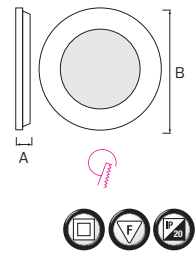

- 100-265V / 50-60Hz
- Average Life: 30.000 Hrs
- 3000K / 4200K / 6400K

CLARA

MARIA

	395.00	794.00	1037.00	459.00	837.00	1192.00
	CLARA-6	CLARA-12	CLARA-15	MARIA-6	MARIA-12	MARIA-15
	016-016-0006	016-016-0012	016-016-0015	016-015-0006	016-015-0012	016-015-0015
Power :	6 W	12 W	15 W	6 W	12 W	15 W
Luminous Flux :	480 lm	744 lm	1150 lm	480 lm	744 lm	1150 lm
Cutting Diameter (mm) :	Ø73	Ø125	Ø165	73X73	125X125	165X165
Sizes (mm) :	A: 96 B: 40	A: 160 B: 40	A: 200 B: 40	A: 96 B: 35	A: 160 B: 40	A: 198 B: 40

SLIM

- 100-265V / 50-60Hz
- Average Life: 50.000 Hrs
- 2700K / 4200K / 6400K

WHITE

	246.00	313.00	395.00	431.00	510.00	538.00	993.00
	SLIM-3	SLIM-6	SLIM-9	SLIM-12	SLIM-15	SLIM-18	SLIM-24
	056-003-0003	056-003-0006	056-003-0009	056-003-0012	056-003-0015	056-003-0018	056-003-0024
Power :	3 W	6 W	9 W	12 W	15 W	18 W	24 W
Luminous Flux :	110 lm	270 lm	540 lm	660 lm	900 lm	1170 lm	1632 lm
Cutting Diameter :	Ø70	Ø108	Ø132	Ø155	Ø176	Ø215	Ø279
Sizes (mm) :	A:14 B:83	A:14 B:118,5	A:14 B:146	A:14 B:168	A:14 B:190	A:14 B:221	A:14 B:297

SLIM/Sq

- 100-265V / 50-60Hz
- Average Life: 50.000 Hrs
- 2700K / 4200K / 6400K

WHITE

	308.00	380.00	459.00	498.00	578.00	638.00	1117.00
	SLIM / Sq-3	SLIM / Sq-6	SLIM / Sq-9	SLIM / Sq-12	SLIM / Sq-15	SLIM / Sq-18	SLIM / Sq-24
	056-005-0003	056-005-0006	056-005-0009	056-005-0012	056-005-0015	056-005-0018	056-005-0024
Power :	3 W	6 W	9 W	12 W	15 W	18 W	24 W
Luminous Flux :	110 lm	270 lm	540 lm	660 lm	900 lm	1170 lm	1632 lm
Cutting Size (mm) :	76x76	105x105	135x135	156x156	178x178	207x207	276x276
Sizes (mm) :	A:14 B:89	A:14 B:113,5	A:14 B:146	A:14 B:163	A:14 B:194,5	A:14 B:219,5	A:14 B:292