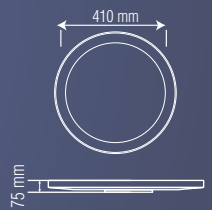

LED SENSOR DECORATIVE CEILING LAMP