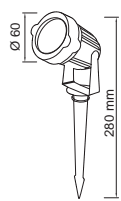

HOROSZ ELECTRIC

LED Garden Lamp / Garden Lamp

OPTIC

BLACK

- 85-265V / 50-60Hz
- AMBER/GREEN/6400K
- $YHUDJH / LIH

Suitable for floor installation

1185.00   1675.00   2258.00

OPTIC-7L   OPTIC-12L   OPTIC-15L

076-117-0007   076-117-0012   076-117-0015

Power	: 7W	12W	15W
Luminous Flux	: 490 lm	840 lm	1050 lm
Diameter (Ø)	: Ø 55	Ø 63	Ø 73
Sizes (mm)	: A: 268	A: 276	A: 286

LED GARDEN LAMP / GARDEN LAMP

C 428.00 X

BLACK

- 220-240V / 50-60Hz
- Max. 10W LED

075 021 0001

Suitable for floor installation

C 1039.00 S

BLACK

- 220-240V / 50-60Hz
- Max. 10W LED

075 022 0001

Suitable for floor installation

486.00

OPTIC-GX

BLACK

- 220-240V / 50-60Hz
- Max. 10W LED

075 022 1001

Suitable for floor installation