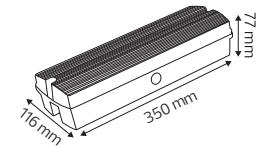

3444.00

KANU

084 043 0008

- 220-240V / 50-60Hz
- 6000K
- 280 lm
- 3.7V 2400mAh Rechargeable Ni-Cd Battery
- Average Life: 20,000 Hrs
- Selectable 2 Modes Available: Maintained & Non-Maintained
- Duration Time: 3 Hours
- Stickers included

Recessed+Surface Mounting Available

- EXIT & SAFETY
- RECHARGEABLE
- EMERGENCY
- AUTOMATIC LIGHT-UP

3190.00

HENRY

084 034 0005

- 220-240V / 50-60Hz
- 6400K
- 200 lm
- 3.6V 1000mAh Rechargeable Ni-Cd Battery
- Average Life: 30,000 Hrs
- Duration Time: 3 Hours
- Selectable 2 Modes Available: Maintained & Non-Maintained
- Stickers included

- LED LANTERN
- RECHARGEABLE
- EMERGENCY EXIT
- AUTOMATIC LIGHT-UP

MALDINI

- 220-240V / 50-60Hz
- Average Life: 30,000 Hrs
- Stickers included

- LED LANTERN
- RECHARGEABLE
- EMERGENCY EXIT
- AUTOMATIC LIGHT-UP

1500.00

1700.00

MALDINI-2

MALDINI-3

084-014-0002

084-014-0003

Power	: 13 W	16 W
Luminous Flux	: 330 lm	410 lm
Battery	: 2x4V 0.9Ah Sealed-Acid	2x4V 0.9Ah Sealed-Acid
Duration Time	: 3 Hours	3 Hours
Size (mm)	: A: 245 B: 75 C: 45	A: 325 B: 75 C: 45