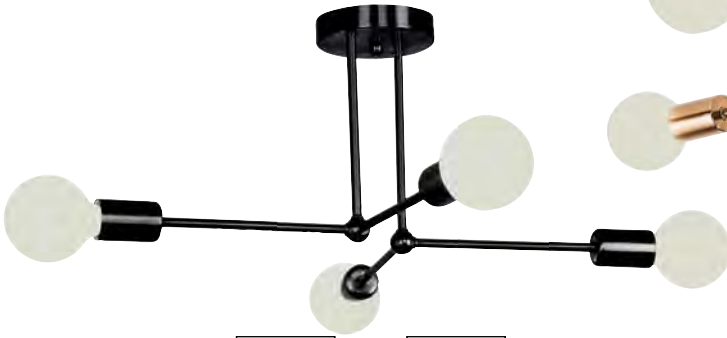

LORENZO

- 220-240V/50-60Hz
- Bulb not included

BLACK

GOLDEN