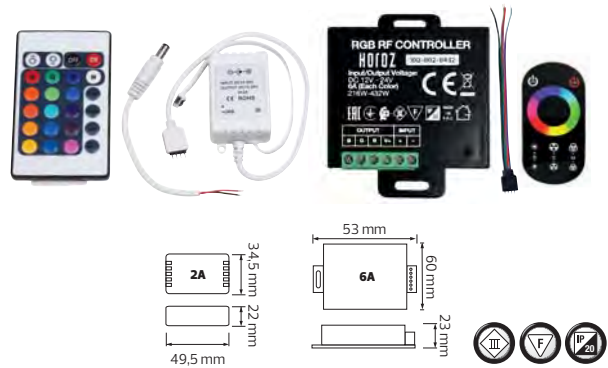

RGB CONTROLLER

	335.00	1504.00
	RGB Controller 2A	RGB Controller 6A
	100-001-0072	100-002-0432
Output Power :	72 W	216 W-432 W
Output Current :	2A/Each Color	6A/Each Color
Input Voltage :	DC 12V-DC 24V	DC 12V-DC 24V
Output Voltage :	DC 12V-DC 24V	DC 12V-DC 24V
35x28 RGB LED Strip :	15 Meters with 60 Leds/Meter	45 Meters with 60 Leds/Meter
50x50 RGB LED Strip :	5 Meters with 60 Leds/Meter	15 Meters with 60 Leds/Meter
Type :	IR	RF