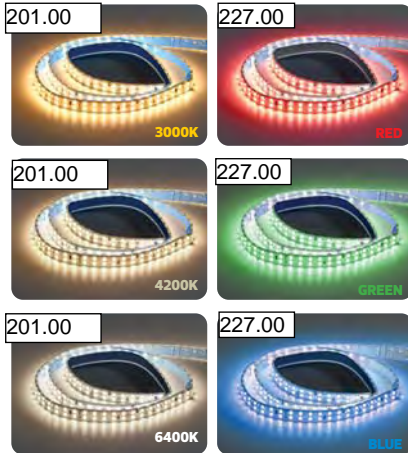

WATERPROOF

- 220-240V / 50-60Hz
- Average Life: 30.000 Hrs

Easy Connector

240LED / m

SAVA

SAVA/RGB

Can be cut each 10 cm

	SAVA	SAVA/RGB
	081-037-0001	081-037-0002
Power :	11W/m	11W/m
Luminous Flux :	1020 lm/m	-
LED :	240 pcs/m, 28x35	240 pcs/m, 35x35
Socket Sets :	5 sets/50 m Roll	5 sets/50 m Roll
Width :	10 mm	12 mm
Height :	3 mm	4 mm

220-240V

1028.00

SAVA 3 CCT

220-240V

Easy Connector

240LED / m

081 037 1001

- 220-240V / 50-60Hz
- 11W/m
- 1020 lm/m
- 28X35 SMD LED
- 50m Roll
- Average Life:30.000 Hrs

CCT ADJUSTABLE

Can be cut each 10 cm