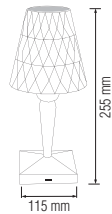

Long Press infinitely DIMMABLE