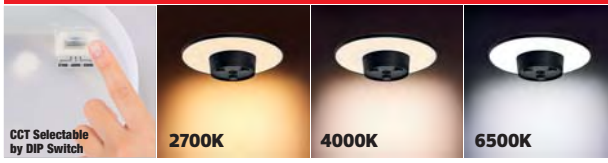

HOROZ ELECTRIC

LED Garden Lamp

VOLCANO 3 CCT

- 100-265V / 50-60Hz
- 3CCT
- Average Life: 25.000 Hrs

CCT ADJUSTABLE

BLACK

WHITE

1084.00