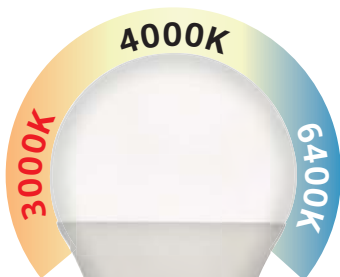

COMBO-10 3 CCT

001 073 0010

- 175-250V / 50-60Hz
- Average Life: 25.000 Hrs
- 940 lm
- 3 CCT (3000K-4000K-6400K)