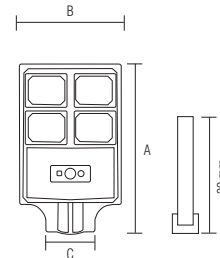

COMPACT PRO

- 3.2V DC
- Average Life: 50.000 Hrs
- 6400K
- Duration Time 12-15 Hours
- Charge&Discharge: >1500 times
- Charging Time: 4-6 Hours (Cloudy 1 day, Rainy 2 days)
- Installation Height: 2-3m

BLACK

POLE INCLUDED

2896.00

3426.00

3962.00

	074-010-1020	074-010-1030	074-010-1040
Power	20 W	30 W	40 W
Luminous Flux	150 lm	190 lm	400 lm
Battery	3.2V,3Ah Lithium Iron Phosphate	3.2V,3Ah Lithium Iron Phosphate	3.2V,3.6Ah Lithium Iron Phosphate
Solar Panel	Polycrystalline Silicon 5V/2W	Polycrystalline Silicon 5V/3W	Polycrystalline Silicon 5V/5W
Street Lamp Sizes (mm)	A:273 B:165 C:55	A:333 B:165 C:55	A:393 B:165 C:55

COMBAT

- 3.2V DC
- Average Life: 50.000 Hrs
- 6400K
- Duration Time 12-15 Hours
- Charge&Discharge: >1500 times
- Charging Time: 4-6 Hours (Cloudy 1 day, Rainy 2 days)
- Remote Control: 8-10m
- With 2x1.2m Pole

BLACK

10199.00

POLE

130 001 0001

Pole for Combat

7685.00

9334.00

12325.00

	COMBAT-150	COMBAT-200	COMBAT-250
Power	150 W	200 W	250 W
Luminous Flux	1400 lm	1700 lm	2400 lm
Battery	3x3.2V,10Ah Lithium Iron Phosphate	4x3.2V,15Ah Lithium Iron Phosphate	5x3.2V,20Ah Lithium Iron Phosphate
Solar Panel	Polycrystalline Silicon 6V/8W	Polycrystalline Silicon 6V/12W	Polycrystalline Silicon 6V/16W
Installation Height	3 Meters	3.5 Meters	4 Meters
Irradiation Area	30m²	60m²	90m²
Street Lamp Sizes (mm)	A: 415 B: 127	A: 462 B: 127	A: 510 B: 127