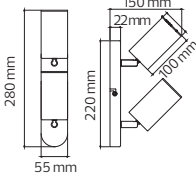

JOKER

- 220-240V / 50-60Hz
- Bulb not included
- Max. 10W LED

BLACK

WHITE

1164.00

JOKER-1

015-038-0001

2205.00

JOKER-2

015-038-0002

3086.00

JOKER-4

015-038-0004

2975.00

JOKER-3

015-038-0003

3776.00

JOKER-5

015-038-0005

3888.00

JOKER-6

015-038-0006

JOKER-1

JOKER-2

JOKER-3

JOKER-4

JOKER-5

JOKER-6