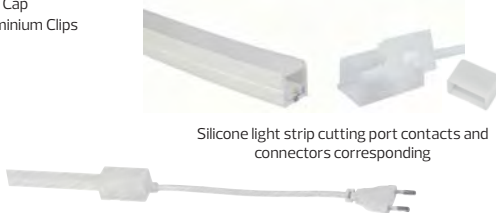

TUBOFLEX SOCKET SET

- 1 pcs Socket (220V-)
- 1 pcs End Cap
- 5 pcs Aluminium Clips

Silicone light strip cutting port contacts and connectors corresponding