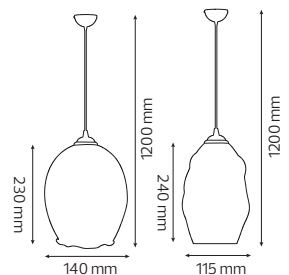

COPPER

CHROME

- 250V - / 4A
- Max. 60W
- Glass