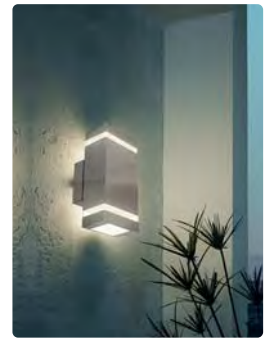

3252.00

5148.00

3252.00

5148.00

GARDENYA-1	GARDENYA-2	GARDENYA-3	GARDENYA-4
075-010-0001	075-010-0002	075-010-0003	075-010-0004

Power	: Max. 10W LED	Max. 2x10W LED	Max. 10W LED	Max. 2x10W LED
Lighting Direction	: Down	Up&Down	Down	Up&Down