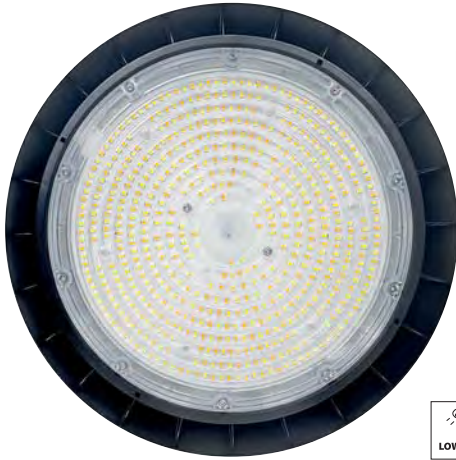

HOROZ ELECTRIC

LED Ufo High Bay Lamp

14355.00

MAGNUS-200 3 CCT

- 100-277V / 50-60Hz
- 30.000 lm
- Average Life: 50.000 Hrs
- 3 CCT
- 1-10V Dimmer

063 012 0200

CCT ADJUSTABLE

DIP SWITCH POWER ADJUSTABLE IN 3 GEARS

LED UFO HIGH BAY LAMP

MYRA 3 CCT

- 100-265V / 50-60Hz
- Average Life: 30.000 Hrs
- 3 CCT