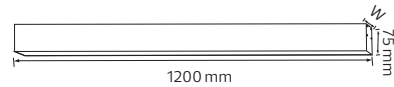

4821.00

5206.00

INNOVA3-40 3 CCT

INNOVA5-40 3 CCT

019-033-1040

019-034-1040

Power	: 40 W	40 W
Luminous Flux	: 4200 lm	4200 lm
Width (mm)	: 30 mm	50 mm
Colors	: BLACK	BLACK/WHITE