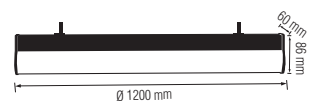

HOROZ ELECTRIC

LED Linear Suspension Light

4531.00

BELLINI3-45 3 CCT

019 080 1045

- 165-265V / 50-60Hz
- Average Life: 70.000 Hrs
- 3 CCT
- 5000 lm
- Surface mounting also available

CCT ADJUSTABLE

BLACK

WHITE

LED LINEAR SUSPENSION LIGHT

HOROZ ELECTRIC

LED Linear Suspension Light LED Suspension Light

5093.00

AVENUE 3 CCT

019 066 1040

- 170-265V / 50-60Hz
- Average Life: 70.000 Hrs
- 3 CCT
- 4200 lm
- Surface mounting also available

CCT ADJUSTABLE

BLACK

WHITE