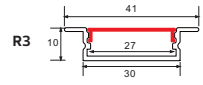

PROFILE

RECESSED TYPE

0.7mm

SILVER	588.00	894.00		752.00	1132.00		867.00	1310.00	
	PROFILE-R1	PROFILE-R1	PROFILE-BR1	PROFILE-R2	PROFILE-R2	PROFILE-BR2	PROFILE-R3	PROFILE-R3	PROFILE-BR3
	120-001-1001	120-001-0001	120-001-0011	120-001-1002	120-001-0002	120-001-0012	120-001-1003	120-001-0003	120-001-0013
Lenght	: 2 M	3 M	3 M	2 M	3 M	3 M	2 M	3 M	3 M
Body Color	: SILVER/BLACK	SILVER/BLACK	BLACK	SILVER/BLACK	SILVER/BLACK	BLACK	SILVER/BLACK	SILVER/BLACK	BLACK
CRNA	618.00	926.00	122.00	791.00	1181.00	191.00	906.00	1368.00	317.00