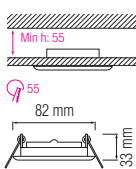

KAMELYA

CHROME 199.00

MAT CHROME 199.00

015 025 0050

BLACK 164.00

WHITE 164.00

GOLDEN 199.00

- Lamp holder not included
- Max. 10W LED