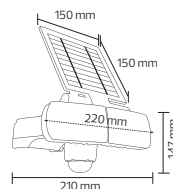

ARMOR-8

072 001 0008

- 3.7V DC
- 600 lm
- 6400K
- 2x1.5Ah Li-ion Battery
- Continuous Working Time: 1.5 Hrs
- Charging Time: 6-8 Hrs
- 5V 2.5W 500mA Polysilicon Solar Panel
- Average Life: 50.000 Hrs
- 180° (right-left) & 90° (up-down) rotatable Double Light Source
- 360° rotatable & 5 steps (30°-38°-45°-53°-60°) adjustable Solar Panel

BLACK