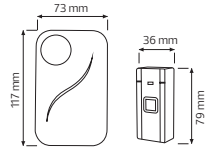

BLUE

ANTHRACITE

- Power Source: Emitter - 12V DC (Battery included)
- Working frequency: 433MHz
- Distance: 100m (open position)
- Sound level: 80 db max
- Sound type: 36 songs optional