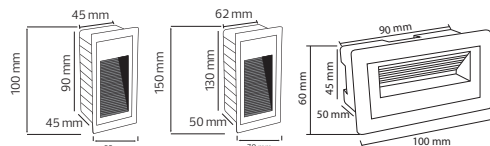

WHITE

BLACK

- 100-265V / 50-60Hz
- 58 lm
- 3000K
- Average Life: 30.000 Hrs

732.00

YOGA-V1

1221.00

YOGA-V2

732.00

YOGA-H1

079-033-0001

079-033-0002

079-034-0001