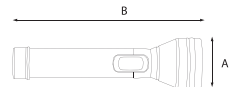

RECHARGEABLE

LED TORCH