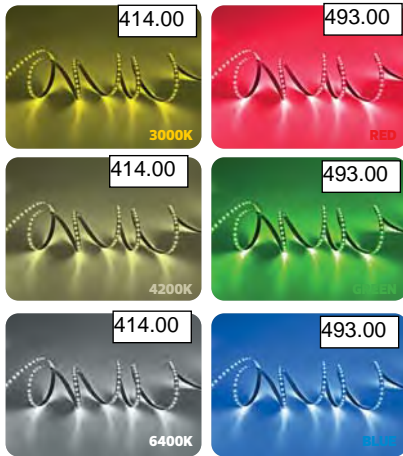

Average Life: 30.000 Hrs

120LED / m

12V DC

KARASU-12

KARASU-12/RGB

LED STRIP

	KARASU-12 081-039-0001	KARASU-12/RGB 081-039-0002
Power :	9 W/m	9 W/m
Luminous Flux :	840 lm/m	-
LED :	120 pcs/m, 28x35	120 pcs/m, 35x35
Width :	8 mm	10 mm

1429.00

KARASU-12/3 CCT

081 039 1001

- 220-240V / 50-60Hz
- 9W/m
- 900 lm/m
- 28X35 SMD LED
- Average Life:30.000 Hrs

120LED / m

12V DC

CCT ADJUSTABLE