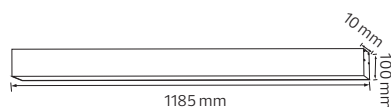

FORTUNE10-80

- 170-265V / 50-60Hz
- Average Life: 70.000 Hrs
- 4000K
- 8000 lm
- Surface mounting also available

BLACK

WHITE