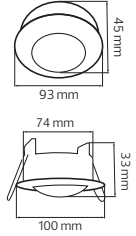

MUSTANG-2

088 002 0002

WHITE

BLACK

- Operation Voltage: 110-240V / 50-60Hz
- Rated Load For LED: Max 300W
- Detection Distance: 6m Max. (-24°C)
- Time-delay: 10 sec - 7 min. (Adjustable)
- Ambient Light: < 10LUX - Daylight (Adjustable)