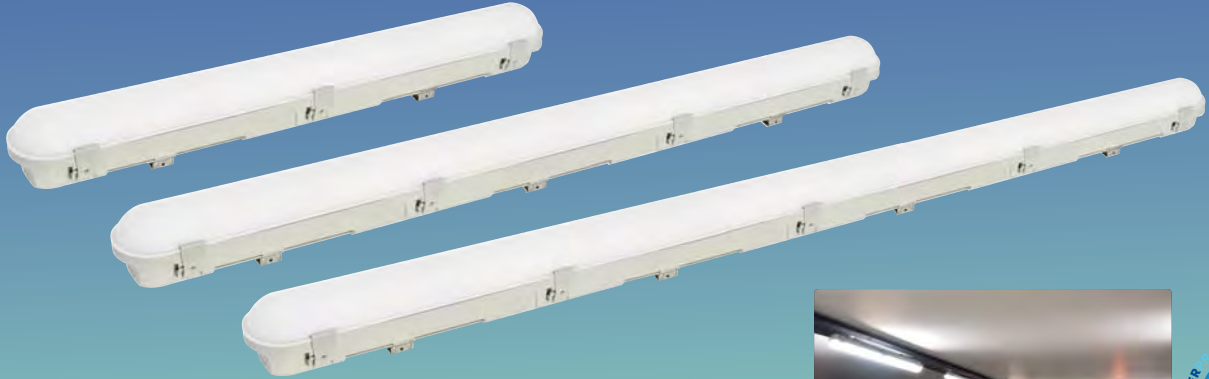

LED WATERPROOF LAMP

NAVIGATOR

- 170-265V / 50-60Hz
- Average Life: 40.000 Hrs
- 6400K

Linkable & Quick Connect

1758.00

2951.00

3716.00

NAVIGATOR-18