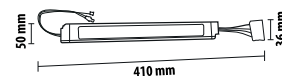

LED EMERGENCY EXIT LAMP/ EMERGENCY KIT

**HOROZ ELECTRIC**

Light Control Photosensor / Sensor

Light Control Photosensor

467.00

FLASH

089 001 0001

WHITE