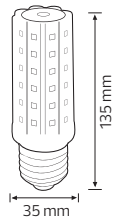

CORN-7

- 170-265V / 50-60Hz
- Average Life: 20.000 Hrs
- 760 lm
- 6400K