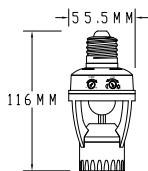

CAMARO

088 006 0001

WHITE

- Detection Range: 360°
- Max. 60W LED
- Power Source: 220V/50-60Hz
- Power Frequency: 50/60Hz
- Rated Load: <60W
- Detection Distance: 6m max (-24°C)
- Time-Delay: 10Sec - 5Min. (adjustable)
- Light-control: <10LUX->2000LUX (adjustable)