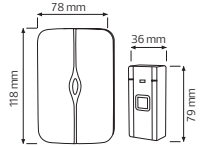

BLUE

ANTHRACITE

- Power Source: Emitter - 12V DC (Battery included)
- Working frequency: 433MHz
- Distance: 100m (open position)
- Sound level: 80 db max
- Sound type: 36 songs optional