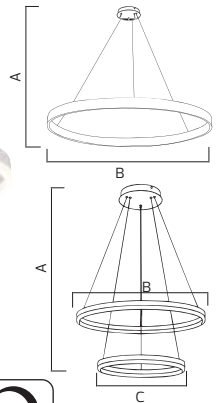

HOROZ ELECTRIC

LED Suspension Light

HARVEY 3 CCT

- 175-265V / 50-60Hz
- Average Life: 30.000 Hrs
- 3 CCT

- BLACK
- WHITE

3574.00	5920.00	8073.00	9878.00
HARVEY-35 3 CCT	HARVEY-53 3 CCT	HARVEY-70 3 CCT	HARVEY-88 3 CCT
019-083-0035	019-083-0053	019-083-0070	019-083-0088

Power (4000K) :	35 W	53 W	70 W	88 W
Power (3000K) (6500K) :	18 W	26 W	35 W	44 W
Luminous Flux :	2450 lm	3710 lm	4900 lm	6160 lm
Sizes (mm) :	A:1000 B:400	A:1000 B:600	A:1000 B:800	A:1200 B:600 C:400

LED SUSPENSION LIGHT