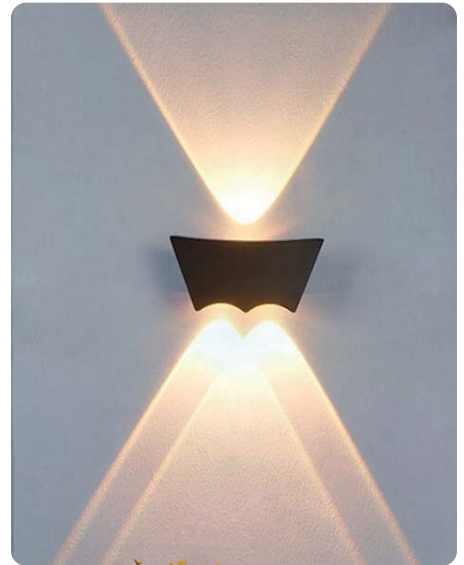

3227.00

CARAT

- 85-265V 50-60Hz
- 4200K
- 925 lm
- Average Life: 30.000 Hrs

BLACK

076 071 0012

LED GARDEN LAMP

1109.00

FACTOR-2

- 85-265V /50-60Hz
- 4200K
- 170 lm
- Average Life: 30.000 Hrs

BLACK

WHITE

076 075 0002