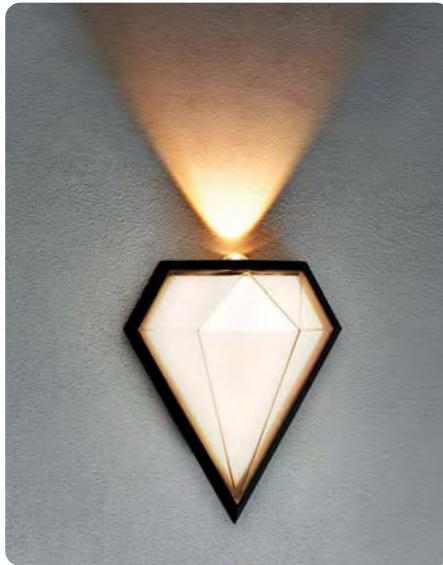

3227.00

CARAT

- 85-265V 50-60Hz
- 4200K
- 925 lm
- Average Life: 30.000 Hrs

BLACK

076 071 0012

LED GARDEN LAMP

1109.00

FACTOR-2

- 85-265V /50-60Hz
- 4200K
- 170 lm
- Average Life: 30.000 Hrs

BLACK

WHITE

076 075 0002