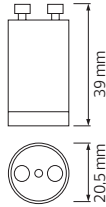

45.00

37.00

	S2	S10
220-240V SINGLE :	4-22W	4-65W
220-240V SERIES :	4-22W	-
110-130V SINGLE :	4-22W	-