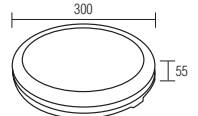

4200K

6400K

WHITE

BLACK

Linkable / Fast Connector

Release the bracket through push or pull the plastic button

ANDREA

- 170-265V / 50-60Hz
- Average Life: 25.000 Hrs
- 6400K