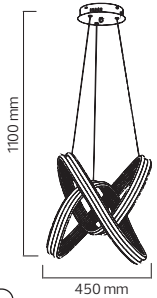

HOROZ ELECTRIC

LED Suspension Light

12213.00

JOLLY 3 CCT

- 175-265V / 50-60Hz
- Average Life: 30.000 Hrs
- 11760 lm
- 3 CCT

019 081 0168

DAYLIGHT **84W**

COOL WHITE **168W**

WARM WHITE **84W**

CCT ADJUSTABLE

CCT Selectable by Remote Controller

3000K Warm White	4000K Neutral White	6500K Daylight

- **BLACK**
- **WHITE**
- **CHAMPAGNE**

LED SUSPENSION LIGHT