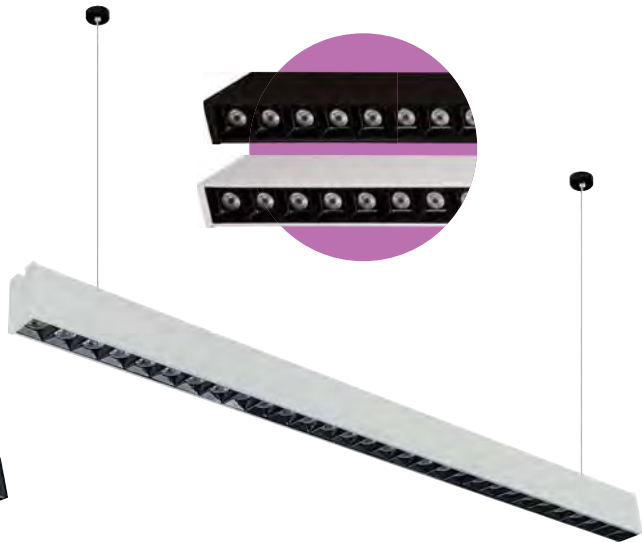

- 165-265V / 50-60Hz
- Average Life: 70.000 Hrs
- 3 CCT
- 5000 lm
- Surface mounting also available

CCT ADJUSTABLE

BLACK

WHITE

LED LINEAR SUSPENSION LIGHT

HOROZ ELECTRIC

LED Linear Suspension Light LED Suspension Light