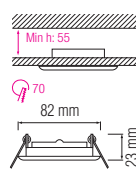

LAVANTA

CHROME 267.00

MAT CHROME 267.00

015 024 0050

BLACK 228.00

WHITE 228.00

GOLDEN 267.00

- Lamp holder not included
- Max. 10W LED