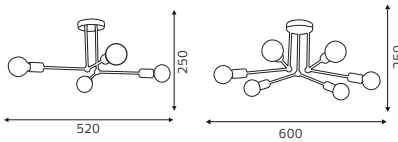

CHROME

- 180-240V / 50-60Hz
- Average Life: 50.000 Hrs
- 3964 lm
- 4000K

LORENZO

- 220-240V/50-60Hz
- Bulb not included

BLACK

GOLDEN

3371.00	4832.00
LORENZO-4	LORENZO-6
021-025-0004	021-025-0006

Power : 4xMax.18W LED E27 6xMax.18W LED E27