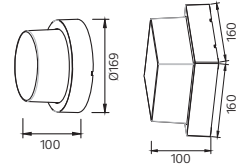

SUGA

- 85-265V / 50-60Hz
- 12W
- 4200K
- Average Life: 30.000 Hrs

BLACK