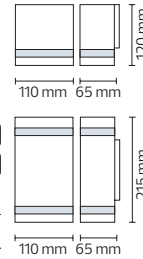

2193.00

2559.00

2193.00

2559.00

REGNUM-1	REGNUM-2	REGNUM-3	REGNUM-4
075-019-0001	075-019-0002	075-019-0003	075-019-0004

Power	: Max. 10W LED	Max. 2x10W LED	Max. 10W LED	Max. 2x10W LED
Lighting Direction	: Up	Up&Down	Up	Up&Down