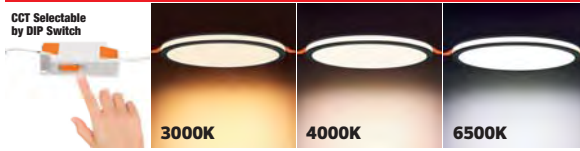

PAULA 3 CCT

- 100-265V / 50-60Hz
- Average Life: 30.000 Hrs
- 3 CCT

CCT ADJUSTABLE

CCT Selectable by DIP Switch

WHITE

BLACK

ADJUSTABLE CUT HOLE