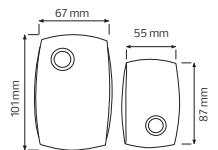

BLUE

ANTHRACITE

- Power Source: Emitter - 12V DC
- Working frequency: 433MHz
- Distance: 100m (open position)
- Sound level: 80 db max
- Sound type: 36 songs optional