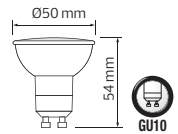

CONVEX

- 175-250V / 50-60Hz
- Average Life: 25.000 Hrs
- 3000K / 4200K / 6400K

163.00

181.00

CONVEX-8

CONVEX-10

001-064-0008

001-064-0010

Power	:	8 W	10 W
Luminous Flux	:	640 lm	800 lm