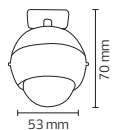

NAVARA

088 005 0001

WHITE

BLACK

- Detection Range: 360°
- Detection Source: 110-240V/AC
- Power Frequency: 50/60Hz
- Rated Load For LED: Max. 60W
- Detection Distance: 8m Max (-24°C)
- Time Delay: 10 sec - 7 min. (Adjustable)
- Ambient Light: < 10LUX - Daylight (Adjustable)
- Installation Height: 2.2-4m
- Detection Motion Speed: 0.6-1.5m/s
- Detection Angle: Wall type 120° / Ceiling Type 360°