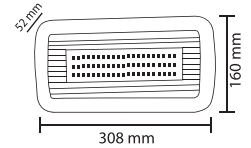

3444.00

KANU

084 043 0008

- 220-240V / 50-60Hz
- 6000K
- 280 lm
- 3.7V 2400mAh Rechargeable Ni-Cd Battery
- Average Life: 20,000 Hrs
- Selectable 2 Modes Available: Maintained & Non-Maintained
- Duration Time: 3 Hours
- Stickers included

Recessed+Surface Mounting Available

- EXIT & SAFETY
- RECHARGEABLE
- EMERGENCY
- AUTOMATIC LIGHT-UP

3190.00

HENRY

084 034 0005

- 220-240V / 50-60Hz
- 6400K
- 200 lm
- 3.6V 1000mAh Rechargeable Ni-Cd Battery
- Average Life: 30,000 Hrs
- Duration Time: 3 Hours
- Selectable 2 Modes Available: Maintained & Non-Maintained
- Stickers included

- LED LANTERN
- RECHARGEABLE
- EMERGENCY EXIT
- AUTOMATIC LIGHT-UP

MALDINI

- 220-240V / 50-60Hz
- Average Life: 30,000 Hrs
- Stickers included

- LED LANTERN
- RECHARGEABLE
- EMERGENCY EXIT
- AUTOMATIC LIGHT-UP

1500.00

1700.00

MALDINI-2

MALDINI-3

084-014-0002

084-014-0003

Power	: 13 W	16 W
Luminous Flux	: 330 lm	410 lm
Battery	: 2x4V 0.9Ah Sealed-Acid	2x4V 0.9Ah Sealed-Acid
Duration Time	: 3 Hours	3 Hours
Size (mm)	: A: 245 B: 75 C: 45	A: 325 B: 75 C: 45