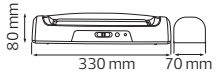

- 220-240V / 50-60Hz
- 560 lm
- 4V 3Ah Rechargeable Sealed-Acid Battery
- Duration Time:
  - Step 1: 1 Hour
  - Step 2: 2 Hours
- Average Life: 30.000 Hrs

1-OFF-2

EMERGENCY LED LANTERN / LED HEADLIGHT

MESSI

- 220-240V / 50-60Hz or 6V DC
- Average Life: 30.000 Hrs