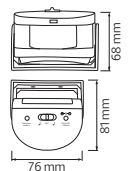

900.00

ROLLAND-D

4.5V DC

086 007 0001

1160.00

ROLLAND-A

220V AC

086 007 0002

WHITE

ANTHRACITE

- Power Source: Emitter - 12V DC (Battery Included)
- Working frequency: 433MHz
- Distance: 100m (open position)
- Sound level: 80 db max
- Sound type: 36 songs optional

DOORBELL

1142.00

PLAY

086 005 0001

- Operation Voltage: 4.5V DC (3xAA1.5V) or 9-15V DC Adaptor
- Sensing Distance: 6 m
- Range: 110'
- Sound level: 80 db max
- Sound type: Ding Dong, Hello, Welcome + Alarm