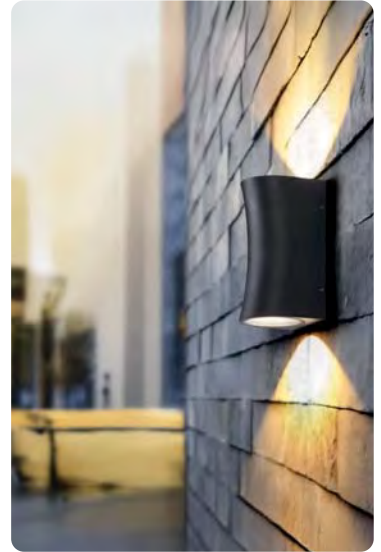

GARDEN LAMP/LED GARDEN LAMP

BLACK

- 220-240V / 50-60Hz
- 4100K
- Average Life: 30.000 Hrs
- Aluminium Body

SALKIM

ZAKKUM

MEŞE

ARDIÇ

2202.00