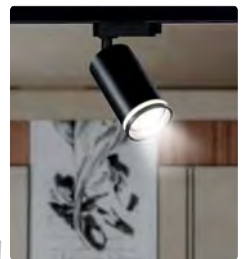

WHITE

BLACK

- 220-240V / 50-60Hz
- Max. 10W LED
- Bulb not included