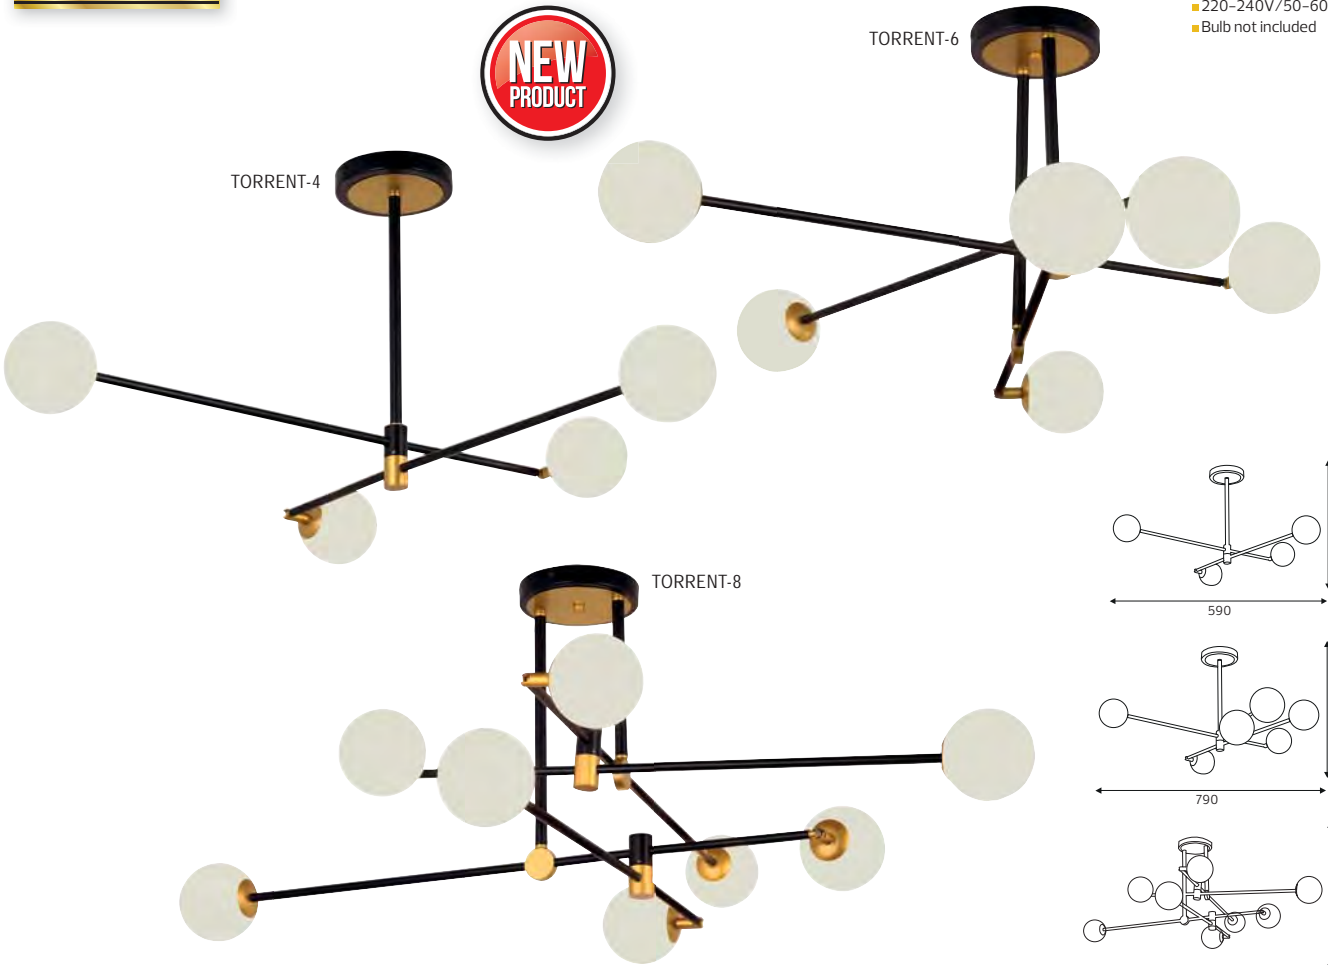

TORRENT

BLACK+GOLD

- 220-240V/50-60Hz
- Bulb not included