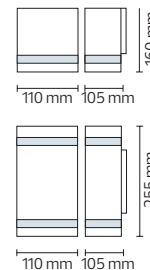

3252.00

5148.00

3252.00

5148.00

GARDENYA-1	GARDENYA-2	GARDENYA-3	GARDENYA-4
075-010-0001	075-010-0002	075-010-0003	075-010-0004

Power	: Max. 10W LED	Max. 2x10W LED	Max. 10W LED	Max. 2x10W LED
Lighting Direction	: Down	Up&Down	Down	Up&Down