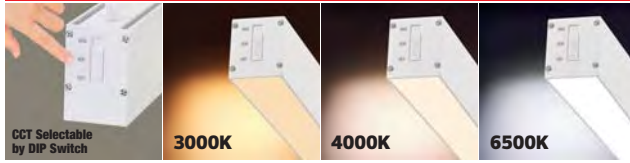

INNOVA 3 CCT

- 170-265V / 50-60Hz
- Average Life: 70.000 Hrs
- 3 CCT
- Surface mounting also available

CCT ADJUSTABLE

BLACK

WHITE

ALUMINIUM