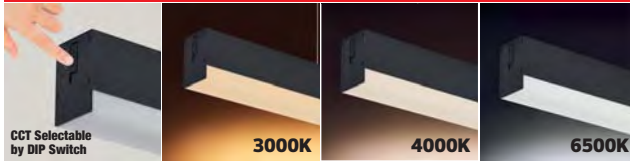

BLACK

WHITE

ALUMINIUM

FORTUNE 3 CCT

- 170-265V / 50-60Hz
- Average Life: 70.000 Hrs
- 3 CCT
- 4200 lm
- Surface mounting also available

CCT ADJUSTABLE

BLACK

WHITE