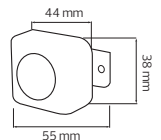

SANDERO

088 004 0001

WHITE

BLACK

- Detection Range: 360°
- Detection Source: 110-240V/AC
- Power Frequency: 50/60Hz
- Rated Load For LED: Max. 60W
- Detection Distance: 4m-10m Max (-24°C)
- Time Delay: 10 sec - 7 min. (Adjustable)
- Ambient Light: < 10LUX - Daylight (Adjustable)
- Installation Height: 2.2-4m
- Detection Motion Speed: 0.6-1.5m/s
- Detection Angle: Wall type 120° / Ceiling Type 360°