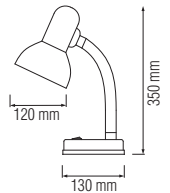

BLACK

WHITE

RED

BLUE

- 220-240V / 50-60Hz
- Max.18W LED