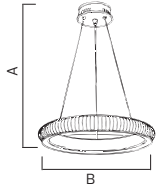

NEW PRODUCT

1200mm
100mm

12W SMD LED

2700K 4000K 6400K

MORTAL 3 CCT

- 175-265V / 50-60Hz
- Average Life: 30.000 Hrs
- 3 CCT

CCT ADJUSTABLE

- BLACK
- GOLD