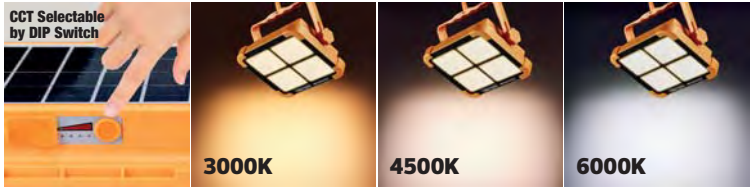

BLACK

LED SOLAR PROJECTOR/LED RECHARGEABLE PROJECTOR/LED SOLAR SECURITY LIGHT

TURBO 3 CCT

- 3.7V DC
- Average Life: 25.000 Hrs
- 3000K-4200K-6400K

CCT Selectable by DIP Switch

CCT ADJUSTABLE

2103.00

2864.00