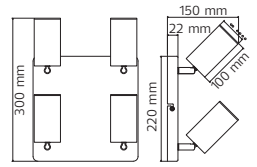

JOKER

- 220-240V / 50-60Hz
- Bulb not included
- Max. 10W LED

BLACK

WHITE

1164.00

JOKER-1

015-038-0001

2205.00

JOKER-2

015-038-0002

3086.00

JOKER-4

015-038-0004

2975.00

JOKER-3

015-038-0003

3776.00

JOKER-5

015-038-0005

3888.00

JOKER-6

015-038-0006

JOKER-1

JOKER-2

JOKER-3

JOKER-4

JOKER-5

JOKER-6