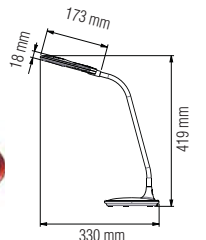

HOROZ ELECTRIC

LED Desk Lamp

2092.00

BESTE

- 100-240V AC
- 380 lm
- 4500K
- Average Life: 30.000 Hrs

049 037 0005

- **RED**
- **WHITE**
- **BLACK**

HOROZ ELECTRIC

LED Desk Lamp

7904.00

EBRU

049 010 0010

BLACK

WHITE

SILVER

- 100-240V / 50-60Hz
- 600 lm
- 3000K - 4500K - 6000K
- Average Life: 30.000 Hrs

4461.00

IREM

049 011 0005

RED

WHITE

BLACK

- 100-240V / 50-60Hz
- 300 lm
- 4600K
- Average Life: 30.000 Hrs