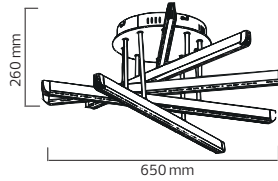

HOROZ ELECTRIC

LED Suspension Light

21569.00

FAUNA-84 3 CCT

- 175-265V / 50-60Hz
- Average Life: 30.000 Hrs
- 5880 lm
- 3 CCT

019 085 0084

DAYLIGHT 42W

COOL WHITE 84W

WARM WHITE 42W

CCT ADJUSTABLE

- BLACK
- WHITE

LED SUSPENSION LIGHT