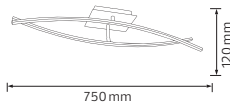

CHROME

- 180-240V/50-60Hz
- Average Life: 30.000 Hrs
- 1211 lm
- 4000K