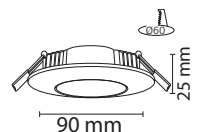

BLACK

WHITE