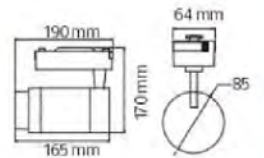

HORUZ ELECTRIC

LED Track Light

Z O O M A B L E

MONACO-30

- 100-240V / 50-60Hz
- Average Life: 40,000 Hrs
- 4200K
- 2250 lm
- Beam Angle 15°-60°

018 019 0030

ZOOMABLE

WHITE

BLACK

LONDRA

WHITE

BLACK

- 100-265V / 50-60Hz
- Average Life: 40,000 Hrs
- 4200K

1359.00

1439.00

LONDRA-12	LONDRA-15
018-029-0012	018-029-0015

Power	: 12W	15W
Luminous Flux	: 1080lm	1350lm
Sizes (mm)	: A:50 B:200	A:60 B:200

FARS

018 030 0026

BLACK

WHITE

- 185-265V / 50-60Hz
- Average Life: 20,000 Hrs
- 1700 lm
- 4200K

LED TRACK LIGHT