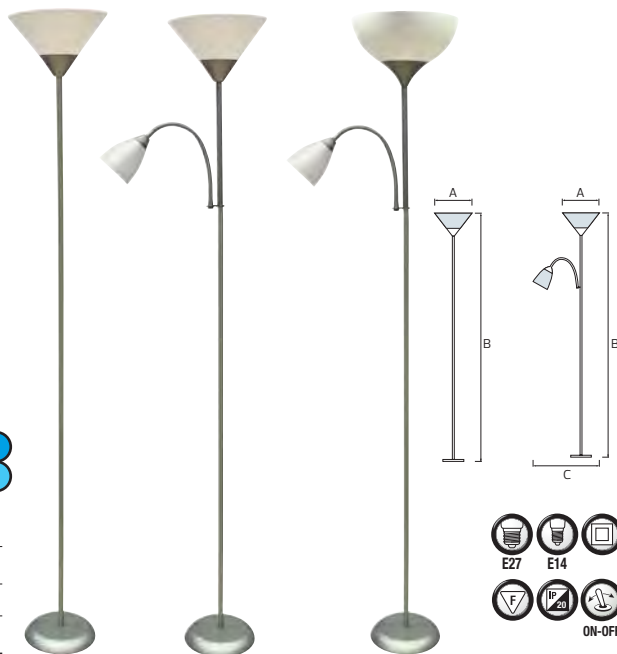

Power	: Max.18W LED	Max.18W LED (Mother) Max.10W LED (Baby)	Max.18W LED (Mother) Max.10W LED (Baby)
Lamp Holder	: E27	E27 (Mother)& E14 (Baby)	E27 (Mother)& E14 (Baby)
Color	: White	White	White
Sizes (mm)	: A: 250 B: 1800	A: 250 B: 1800 C: 500	A: 285 B: 1800 C: 500