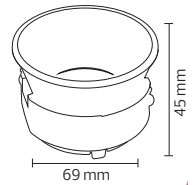

729.00

MODUL-9

016 076 0009

SUITABLE FOR MODULE FITTING CASES

BLACK

WHITE

- 100-265V / 50-60Hz
- Average Life: 40.000 Hrs
- 810 lm
- 4200K/6400K

MODUL-G

128 003 0001

- Max. 10W LED

78.00

BLACK

132.00

GOLD

78.00

WHITE

SUITABLE FOR MODULE FITTING CASES

SUITABLE FOR GU10 AND G5.3 LED BULBS

MODUL DOWNLIGHT FITTING