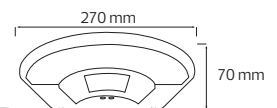

SUGA

- 85-265V / 50-60Hz
- 12W
- 4200K
- Average Life: 30.000 Hrs

BLACK

3292.00

SUGA-12/RO

3292.00

SUGA-12/RC

3292.00

SUGA-12/SO

3292.00

SUGA-12/SC

076-021-0012

076-019-0012

076-022-0012

076-020-0012

Luminous Flux

: 1000 lm

700 lm

900 lm

650 lm

LED GARDEN LAMP / LED HOUSE NUMBER LIGHT

3129.00

ARENA

076 033 0010

- 100-240V / 50-60Hz
- 750 lm
- 4000K
- Works automatically at dark by photosensor detection.
- Number and letter stickers included (3x1...9, 2x0, 1xA,B,C,D)
- Average Life: 30.000 Hrs

3172.00

MAGMA-15

076 090 0015

WHITE

BLACK

- 170-265V 50-60Hz
- 4200K
- 1450 lm
- Time Delay: 10sec±3sec to 5min±1min (adjustable)
- Ambient Light: <3-2000LUX
- Average Life 25.000 Hrs