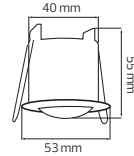

DUSTER

088 003 0001

WHITE

BLACK

- Detection Range: 360°
- Detection Source: 110-240V/AC
- Power Frequency: 50/60Hz
- Rated Load For LED: Max. 200W
- Detection Distance: 6m Max (-24°C)
- Time Delay: 10 sec - 7 min. (Adjustable)
- Ambient Light: < 10LUX - Daylight (Adjustable)
- Installation Height: 2.2-4m
- Detection Motion Speed: 0.6-1.5m/s