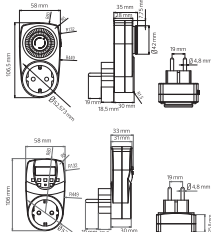

Type	108-001-0001	108-002-0001	108-003-0001
Type	Mechanical Daily	Digital Weekly	Mechanical Daily
On/Off Programs	24	20	48
Minimum Setting	30 Minutes	1Minute	15 Minutes
Power Reserve	No	Yes	Yes