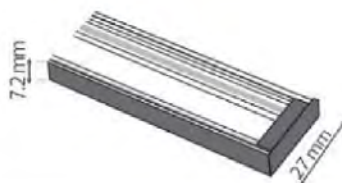

HOROZ ELECTRIC

LED Slim Magnetic Light System

LED SLIM MAGNETIC LIGHT SYSTEM

48VDC 2M

RECESSED SLIM MAGNET RAIL
SLIM MAGNET-R2

129 106 0002

Surface

SURFACE SLIM MAGNET RAIL
SLIM MAGNET-S2

129 107 0002

Recessed