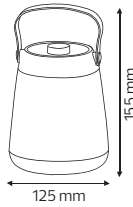

HOROZ ELECTRIC

LED Lantern / LED Solar Camping Light

1849.00

VERON

084 037 0015

CCT Adjustable

- 5V DC Micro USB
- 150 lm (3000K)
- 290 lm (4200K)
- 160 lm (6400K)
- 3.7v 1.8Ah Rechargeable Lithium Battery
- Duration Time:
  - 6 Hours (3000K-6400K)
  - 4 Hours (4200K)
- Average Life: 30.000 Hrs

LED LANTERN

RECHARGEABLE