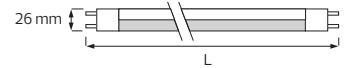

- Average Life: 2.000 Hrs

	216.00	114.00	142.00
	GU10 CLOSED	JCDR OPEN	JCDR CLOSED
	220-240V/50-60Hz	220-240V/50-60Hz	220-240V/50-60Hz
Power :	50 W	50 W	50 W
Luminous Flux :	340 lm	650 lm	550 lm
Lamp Holder :	GU10	GU5.3	GU5.3