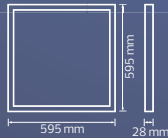

HOROZ ELECTRIC LED Panel

2632.00

ANDROMEDA 3 CCT

056 017 0050

CCT ADJUSTABLE

WHITE

- 170-265V / 50-60Hz
- Average Life: 25.000 Hrs
- 5000 lm
- 3 CCT

Inside of Product

28 mm

3300.00

SUPERNOVA 3 CCT

056 018 0050

CCT ADJUSTABLE

WHITE

- 170-265V / 50-60Hz
- Average Life: 40.000 Hrs
- 5000 lm
- 3 CCT

8 mm

LED PANE

HOROZ ELECTRIC

LED Panel/LED Backlight Panel
LED Frame panel/Frame
Drywall Kit