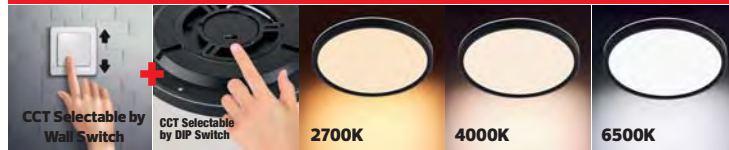

CCT ADJUSTABLE

WHITE

BLACK