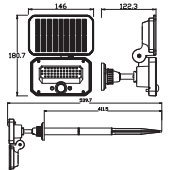

THREE MODES LIGHTING

WALL AND GROUND INSTALLATION APPARATUS AVAILABLE

3027.00

PANDA-10

068 023 0010

- 3.7V DC
- Average Life: 25.000 Hrs
- 6400K
- 800 lm
- Duration Time 3 Hrs
- Charging Time 4 Hrs
- 3.7V 2600mAh Lithium Battery

BLACK