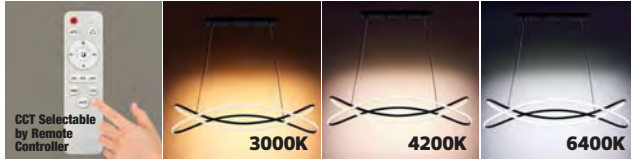

HOROZ ELECTRIC

LED Suspension Light

8102.00

MONARCH-100 3 CCT

- 160-265V / 50-60Hz
- Average Life: 30.000 Hrs
- 3 CCT
- 7000 lm

019 079 0100

DAYLIGHT 50W

COOL WHITE 100W

WARM WHITE 50W

CCT ADJUSTABLE

BLACK