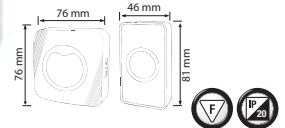

900.00

ROLLAND-D

4.5V DC

086 007 0001

1160.00

ROLLAND-A

220V AC

086 007 0002

WHITE

ANTHRACITE

- Power Source: Emitter - 12V DC (Battery Included)
- Working frequency: 433MHz
- Distance: 100m (open position)
- Sound level: 80 db max
- Sound type: 36 songs optional

DOORBELL

1142.00

PLAY

086 005 0001

- Operation Voltage: 4.5V DC (3xAA1.5V) or 9-15V DC Adaptor
- Sensing Distance: 6 m
- Range: 110'
- Sound level: 80 db max
- Sound type: Ding Dong, Hello, Welcome + Alarm