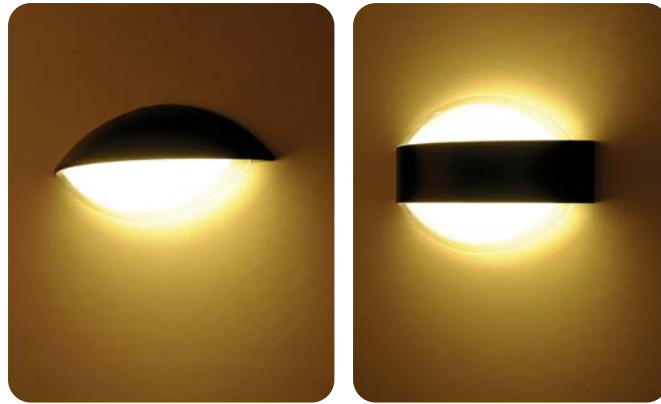

3094.00
SPARTA-1

- 85-265V 50-60Hz
- 4200K
- 350 lm
- Average Life:30.000 Hrs

BLACK

076 085 0006

2700K 4200K 6400K

300 mm
85 mm
130 mm

6W SMD LED

IP54

4567.00
SPARTA-2

- 85-265V 50-60Hz
- 4200K
- 610 lm
- Average Life:30.000 Hrs

BLACK

076 085 0012

2700K 4200K 6400K

300 mm
85 mm
190 mm

12W SMD LED

IP54

LED GARDEN LAMP

3094.00
HERMES-1

- 85-265V 50-60Hz
- 4200K
- 350 lm
- Average Life:30.000 Hrs

BLACK

076 084 0006

2700K 4200K 6400K

300 mm
83 mm
130 mm

6W SMD LED

IP54

4567.00
HERMES-2

- 85-265V 50-60Hz
- 4200K
- 637 lm
- Average Life:30.000 Hrs

BLACK

076 084 0012

2700K 4200K 6400K

300 mm
85 mm
190 mm

12W SMD LED

IP54