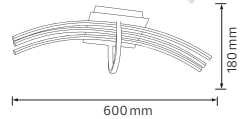

CHROME

- 180-240V/50-60Hz
- Average Life: 30.000 Hrs
- 2059 lm
- 4000K