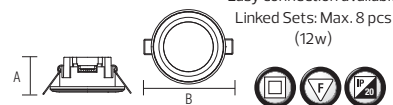

1124.00

2215.00

CARTER-5

CARTER-12

016-072-0005

016-072-0012

Power	: 5 W	12 W
Luminous Flux	: 350 lm	1000 lm
Cutting Diameter (mm)	: Ø68	Ø130
Sizes (mm)	: A: 35 B: 82	A: 33 B: 145