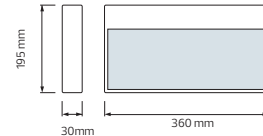

ZOFF

084 019 0001

- 220-240V / 50-60Hz
- 50 lm
- 1.2V 600mAh Rechargeable Ni-Cd Battery
- Average Life: 10,000 Hrs
- Duration Time: 90 minutes

- EXIT & SAFETY
- RECHARGEABLE
- EMERGENCY
- AUTOMATIC LIGHT-UP

3181.00

DURAKIT

084 048 0024

- 11.1V 4400 mAh Rechargeable lithium-ion battery
- All LED Luminaires
- Power Range Between 1W-60W
- Maintained & Non-Maintained Modes