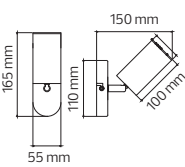

JOKER

- 220-240V / 50-60Hz
- Bulb not included
- Max. 10W LED

BLACK

WHITE

1164.00

JOKER-1

015-038-0001

2205.00

JOKER-2

015-038-0002

3086.00

JOKER-4

015-038-0004

2975.00

JOKER-3

015-038-0003

3776.00

JOKER-5

015-038-0005

3888.00

JOKER-6

015-038-0006

JOKER-1

JOKER-2

JOKER-3

JOKER-4

JOKER-5

JOKER-6