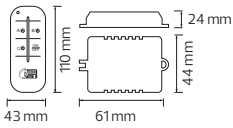

Wireless Lighting Controller Switch

900.00

CONTROLLER-1

105-001-0001

1 Channel