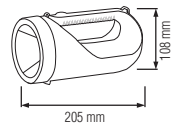

LAMPARD

084 044 0005

- 5V DC USB / TYPE-C
- 3.7V 3600mAh Rechargeable Lithium Battery
- 200 lm (Strong) 65 lm (Weak)
- Charging Time: 6-8 Hours
- Average Life: 30.000 Hrs

LED TORCH

RECHARGEABLE