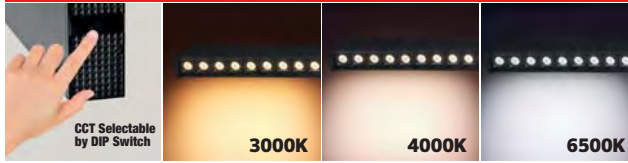

- 165-265V / 50-60Hz
- Average Life: 70.000 Hrs
- 3 CCT
- 5000 lm
- Surface mounting also available

CCT ADJUSTABLE

BLACK

WHITE

LED LINEAR SUSPENSION LIGHT

HOROZ ELECTRIC

LED Linear Suspension Light LED Suspension Light