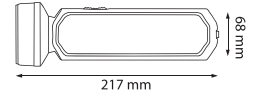

1251.00

WEAH

084 045 0011

- 220-240V / 50-60Hz
- 3W: 150 lm
- 8W: 230 lm
- 4V 1.6Ah Rechargeable Lead-Acid Battery
- Duration Time: Lantern : 1 Hour Torch: 2 Hours
- Average Life: 30.000 Hrs

LED LANTERN

RECHARGEABLE

LED TORCH