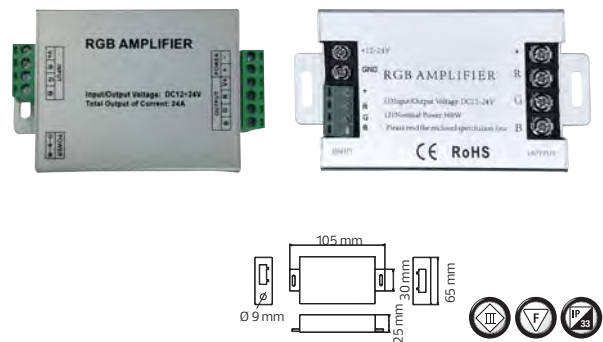

AMPLIFIER

- Input Voltage: DC 12V - 24V
- Output Voltage: DC 12V - 24V

	1142.00	1160.00
	AMPLIFIER-12A	AMPLIFIER-30A
	101-001-0144	101-001-0360
Output Power :	144 W	360 W
Output Current :	4A/Each Color	10A/Each Color
35x28 RGB LED Strip :	30 Meters with 60 Leds/Meter	75 Meters with 60 Leds/Meter
50x50 RGB LED Strip :	10 Meters with 60 Leds/Meter	25 Meters with 60 Leds/Meter