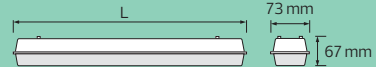

NAVIGATOR

- 170-265V / 50-60Hz
- Average Life: 40.000 Hrs
- 6400K

Linkable & Quick Connect

1758.00

2951.00

3716.00

NAVIGATOR-18

NAVIGATOR-36

NAVIGATOR-45

059-011-0018

059-011-0036

059-011-0045

Power	: 18 W	36 W	45 W
Luminous Flux	: 1800 lm	3600 lm	4500 lm
Max Connectable Units	: 16 PCS	8 PCS	6 PCS
Length (mm)	: L: 600	L: 1200	L: 1500

NAVIGATOR/XL

- 170-265V / 50-60Hz
- Average Life: 40.000 Hrs
- 6400K

Linkable & Quick Connect

2103.00

3190.00

4430.00

NAVIGATOR/XL-24

NAVIGATOR/XL-48

NAVIGATOR/XL-60

059-011-2024

059-011-2048

059-011-2060

Power	: 24 W	48 W	60 W
Luminous Flux	: 2400 lm	4800 lm	6000 lm
Max Connectable Units	: 12 PCS	6 PCS	5 PCS
Length (mm)	: L: 600	L: 1200	L: 1500