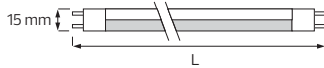

TUBE-5

	196.00	234.00	280.00	374.00
	TUBE-5	TUBE-5	TUBE-5	TUBE-5
	004-001-0008	004-001-0013	004-001-0021	004-001-0028
Power :	8 W	13 W	21 W	28 W
Luminous Flux :	400lm	1045lm	1660lm	2350lm
Length (mm) :	L: 300	L: 530	L: 860	L: 1160