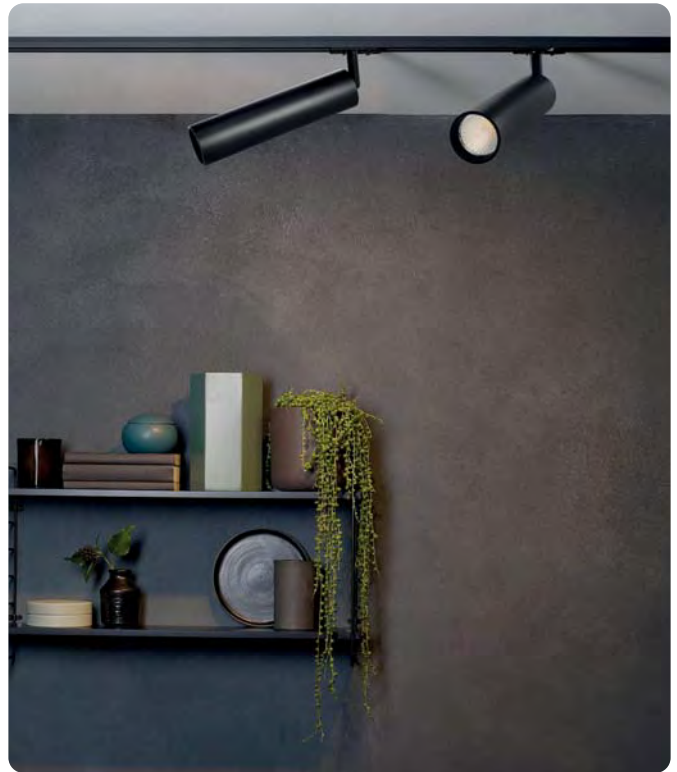

1106.00

LONDRA-G

115 005 0001

WHITE

BLACK

- 220-240V / 50-60Hz
- Max. 10W LED
- Bulb not included

HOROZ ELECTRIC

Track Light