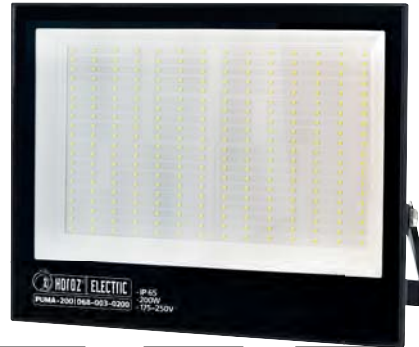

PUMA

- 175-250V / 50-60Hz
- Average Life: 20.000 Hrs

BLACK