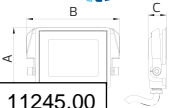

PARDUS

- 100-265V / 50-60Hz
- Average Life: 30.000 Hrs

BLACK