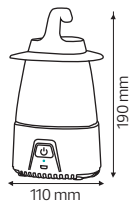

1649.00

CRESPO

084 036 0025

- 5V DC Micro USB
- 550/195/40 lm
- 3.7V 1.8Ah Rechargeable Lithium Battery
- Duration Time: 1.5-5-20 Hours
- Charging Time: 4-6 Hrs
- Average Life: 30.000 Hrs

LED LANTERN

RECHARGEABLE