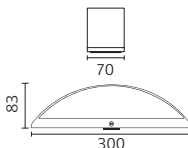

3734.00

SAFARI

075 020 0001

BLACK

- 220-240V / 50-60Hz
- Max. 2x10W LED
- Bulb not included
- Aluminium Body

4198.00

SERVI

076 009 0012

BLACK

WHITE

- 100-240V / 50-60Hz
- 4200K
- 750 lm
- Average Life: 30.000 Hrs

GARDEN LAMP/LED GARDEN LAMP

BLACK

- 220-240V / 50-60Hz
- 4100K
- Average Life: 30.000 Hrs
- Aluminium Body

SALKIM

ZAKKUM

MEŞE

ARDIÇ

2202.00

2866.00

3519.00

2781.00

SALKIM

ZAKKUM

MEŞE

ARDIÇ

076-008-0006

076-005-0006

076-004-0012

076-003-0006

Power	: 6 W	: 6W	: 12 W	: 5.5 W
Luminous Flux	: 180 lm	: 330 lm	: 650 lm	: 245 lm
LED Type	: COB	: SMD	: SMD	: POWER
IP	: 44	: 54	: 54	: 54
Lighting Direction	: Up&Down	: Down	: Up&Down	: Down