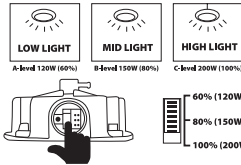

CCT ADJUSTABLE

DIP SWITCH POWER ADJUSTABLE IN 3 GEARS