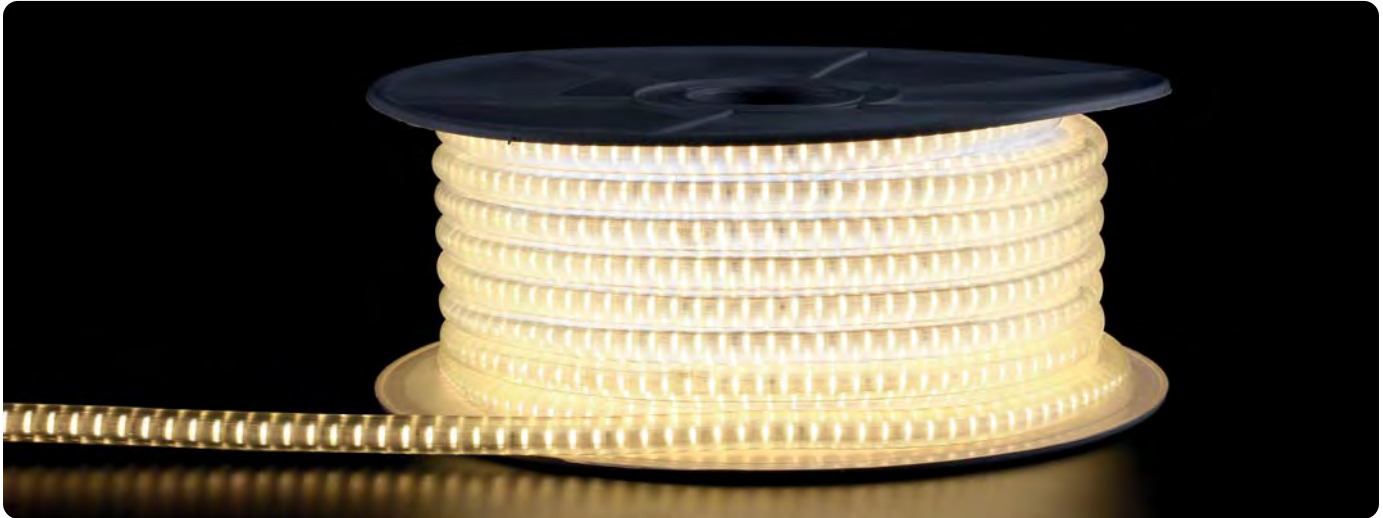

447.00

NEVA

081 026 0001

- 220V
- Average Life: 30.000 Hrs

220-240V

447.00

NEVA

081-026-0001

Power	: 10 W/m
Luminous Flux	: 50000 lm / 164ft.
LED	: 240 pcs/m, 28x35, Single Chips, Single Row
Socket Sets	: 5 sets/100 m Roll
Width	: 11.3 mm
Height	: 10 mm

WATERPROOF LED STRIP

472.00

AVON

081 025 0001

- 220-240V
- Average Life: 30.000 Hrs

220-240V

472.00

AVON

081-025-0001

Power	: 13 W/m
Luminous Flux	: 1300lm/m 164ft.
LED	: 240 pcs/m, 28x35, Single Chips, Single Row
Socket Sets	: 5 sets/50 m Roll
Diameter Ø	: 14 mm