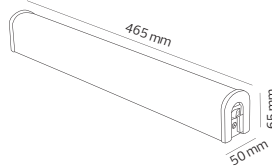

HOROZ ELECTRIC

LED Picture & Mirror Lamp

2393.00

TOYGAR-12

040 013 0012

CHROME

- 100-250V / 50-60Hz
- Average Life: 30.000 Hrs
- 1100 lm
- 4200K