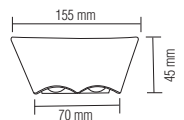

1829.00

BAT-6

- 85-265V 50-60Hz
- 4200K
- 335 lm
- Average Life: 30.000 Hrs

BLACK

076 072 0006