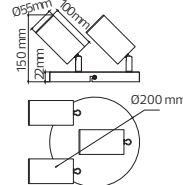

JOKER

- 220-240V / 50-60Hz
- Bulb not included
- Max. 10W LED

BLACK

WHITE

1164.00

JOKER-1

015-038-0001

2205.00

JOKER-2

015-038-0002

3086.00

JOKER-4

015-038-0004

2975.00

JOKER-3

015-038-0003

3776.00

JOKER-5

015-038-0005

3888.00

JOKER-6

015-038-0006

JOKER-1

JOKER-2

JOKER-3

JOKER-4

JOKER-5

JOKER-6