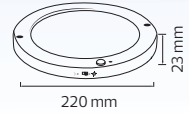

MAF 2103.00 CCT

- 100-265V / 50-60Hz
- Average Life: 25.000 Hrs
- 1530 lm
- 3 CCT

016 060 1018

CCT ADJUSTABLE

- WHITE
- BLACK

- ☀ Day & Night motion sensor mode
- ☾ Night motion sensor mode

Built-in Photocell & PIR Sensor

LED SENSOR DOWNLIGHT/LED DOWNLIGHT

MATILDA 3 CCT

- 100-265V / 50-60Hz
- Average Life: 25.000 Hrs
- 3 CCT

CCT ADJUSTABLE

- WHITE
- BLACK

1124.00	1396.00
MATILDA-12 3 CCT	MATILDA-18 3 CCT
016-090-0012	016-090-0018

Power	: 12 W	18 W
Luminous Flux	: 1200 lm	1800 lm
Cutting Diameter (mm)	: 60-130	60-180
Sizes (mm)	: A: 170 B: 18	A: 220 B: 18