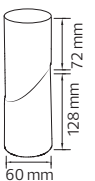

MIAMI

- 220-240V / 50-60Hz
- Max. 10W LED
- Bulb not included

WHITE

BLACK

015 033 0001