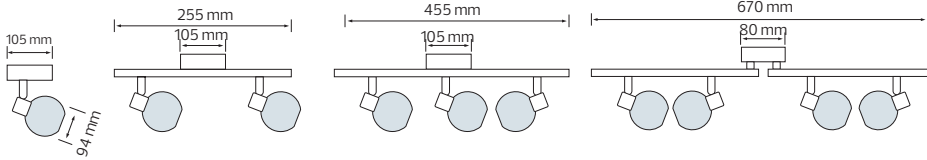

2034.00

4176.00

5866.00

6876.00

BODRUM-1	BODRUM-2	BODRUM-3	BODRUM-4
035-004-0001	035-004-0002	035-004-0003	035-004-0004

Power	:	Max.40W	Max.2x40W	Max.3x40W	Max.4x40W