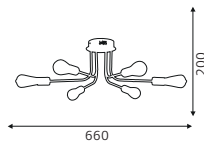

BLACK 4019.00

GOLDEN 5491.00

- 220-240V/50-60Hz
- Max. 18W LED
- 6XE27
- Bulb not included