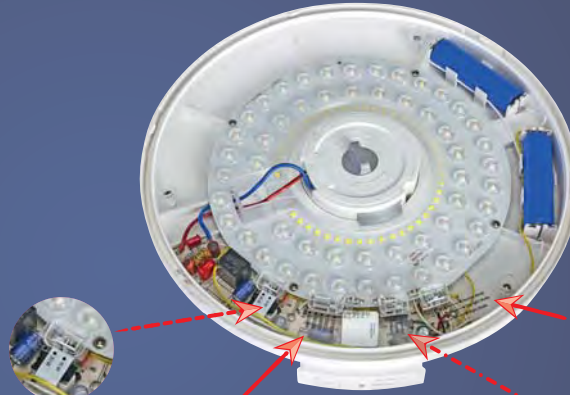

WHITE

Radar Sensor

Emergency Lighting