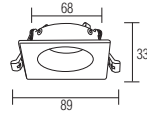

779.00

KAKTÜS-S

015-035-0001

LAVİNYA

- Lamp holder not included
- Max. 10W LED