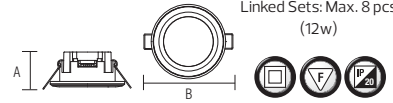

Power	: 5 W	12 W
Luminous Flux	: 350 lm	1000 lm
Cutting Diameter (mm)	: Ø68	Ø130
Sizes (mm)	: A: 40 B: 82	A: 38 B: 148

LED DOWNLIGHT

- 170-265V / 50-60Hz
- Average Life: 30.000 Hrs
- 4200K

DOUBLE SPRING CLAMP CONNECTOR