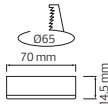

440.00

LUNA

- 220-220V / 50-60Hz
- Average Life: 20.000 Hrs
- 210 lm
- 4200K
- Recessed+Surface Mounting Available

016 041 0003

WHITE